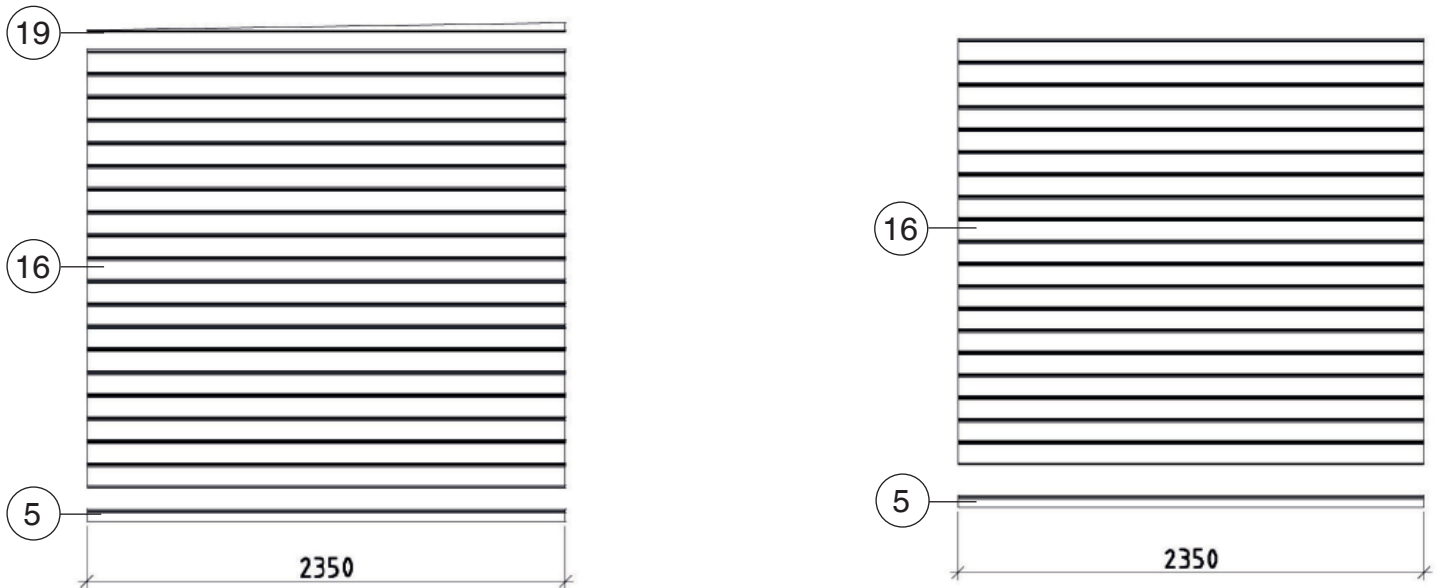

Art.-Nr.:213.2424.4X001

Pos.	Artikelnummer.	Abmessung in mm	Stück
5	G122.01.0005	28/63/2350	2
6	G122.01.0103	28/63/1385	1
7	G122.01.0104	28/63/1413	1
8	R002.0035.0105	28/63/1325	1
9	R002.0035.0195	28/121/195	32
11	R002.0035.0228	28/121/228	4
12	R002.0035.0243	28/121/228	4
13	R002.0035.1325	28/121/1325	2
14	R002.0035.1385	28/121/1385	14
15	R002.0035.1413	28/121/1413	14
16	R002.0035.2350	28/121/2350	42
17	G213.01.0003	28/121/1385	1
18	G213.01.0007	28/121/1413	1
19	G213.01.0001	28/54/2350	2
20	G122.01.0077	28/54/2350	1