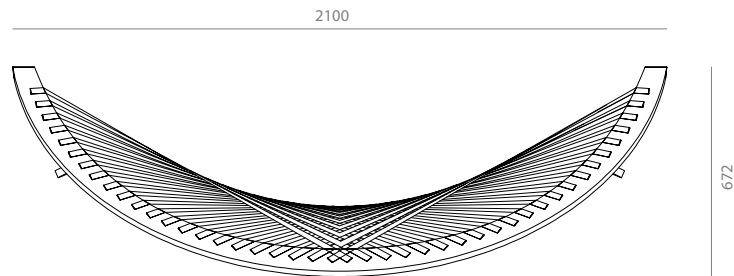

## Description:

“Panama Banana” is an outdoor furniture that could be used as a hammock and as football goal. The design piece is made of water resistance plywood, coated by two layers of transparent varnishing and polyester ropes that give an open texture, so when you lie down, the wind can go through and you feel more refreshed. Because of its light weight it can be easily moved, so switching the functions between hammock and modern football goal is really easy - just turn it around 90 degrees. Finally, when you want to pack it away, you simply remove the support details and it folds flat.