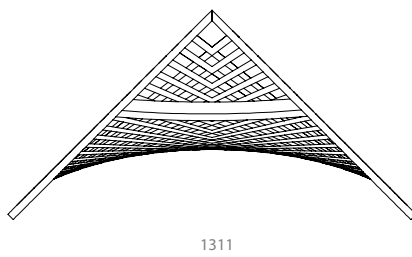

## Description:

“Panama Banana” is an outdoor furniture that could be used as a hammock and as football goal. The design piece is made of water resistance plywood, coated by two layers of transparent varnishing and polyester ropes that give an open texture, so when you lie down, the wind can go through and you feel more refreshed. Because of its light weight it can be easily moved, so switching the functions between hammock and modern football goal is really easy - just turn it around 90 degrees. Finally, when you want to pack it away, you simply remove the support details and it folds flat.