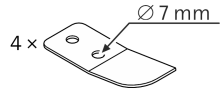

Befestigung Kupfersockel Fastening Copper Pedestal

2. (optional)

COB0007