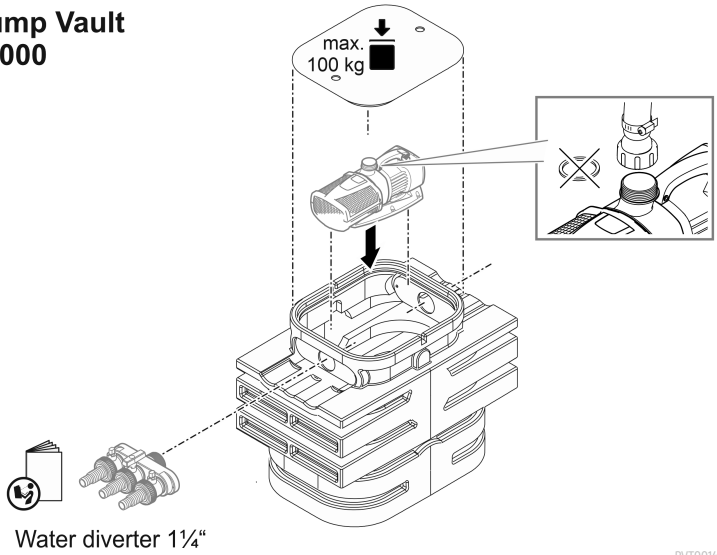

Pump Vault 20000

PVT0014