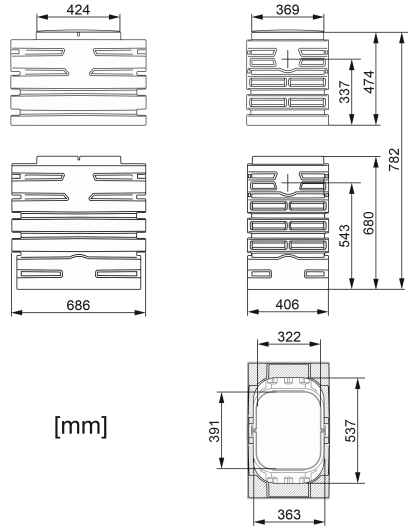

### Pump Vault 20000

[mm]

### Pump Vault 60000 + Extension

[mm]

PVT0013