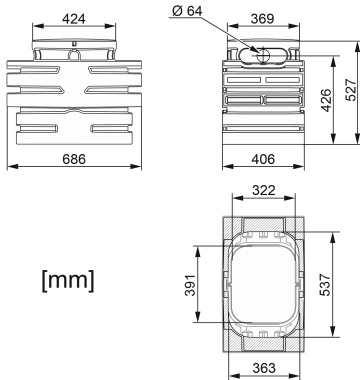

### Pump Vault 20000

[mm]

### Pump Vault 60000 + Extension

[mm]

PVT0013