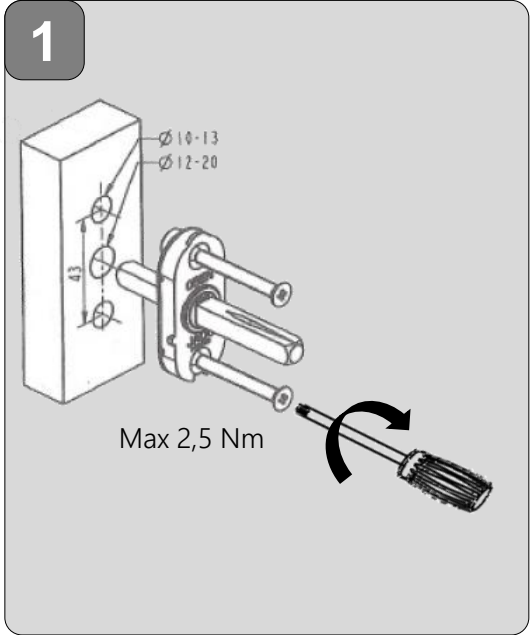

MONTAGEANLEITUNG FENSTEROLIVE MOUNTING INSTRUCTIONS WINDOW HANDLE

022240000

MONTAGEANLEITUNG FENSTEROLIVE MOUNTING INSTRUCTIONS WINDOW HANDLE

022240000