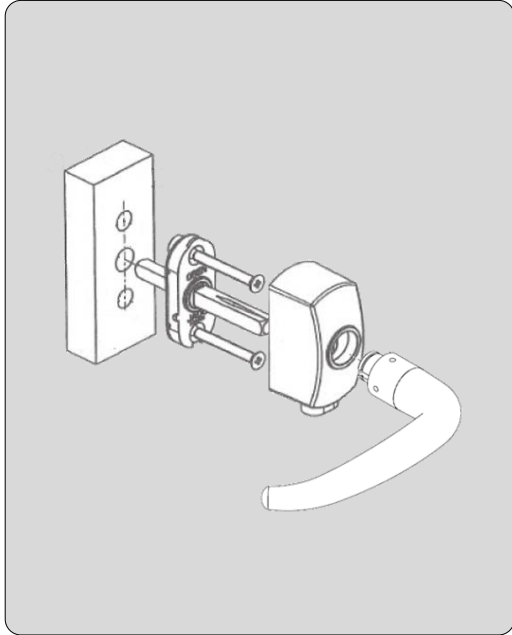

MONTAGEANLEITUNG FENSTEROLIVE MOUNTING INSTRUCTIONS WINDOW HANDLE

022240000

MONTAGEANLEITUNG FENSTEROLIVE MOUNTING INSTRUCTIONS WINDOW HANDLE

022240000