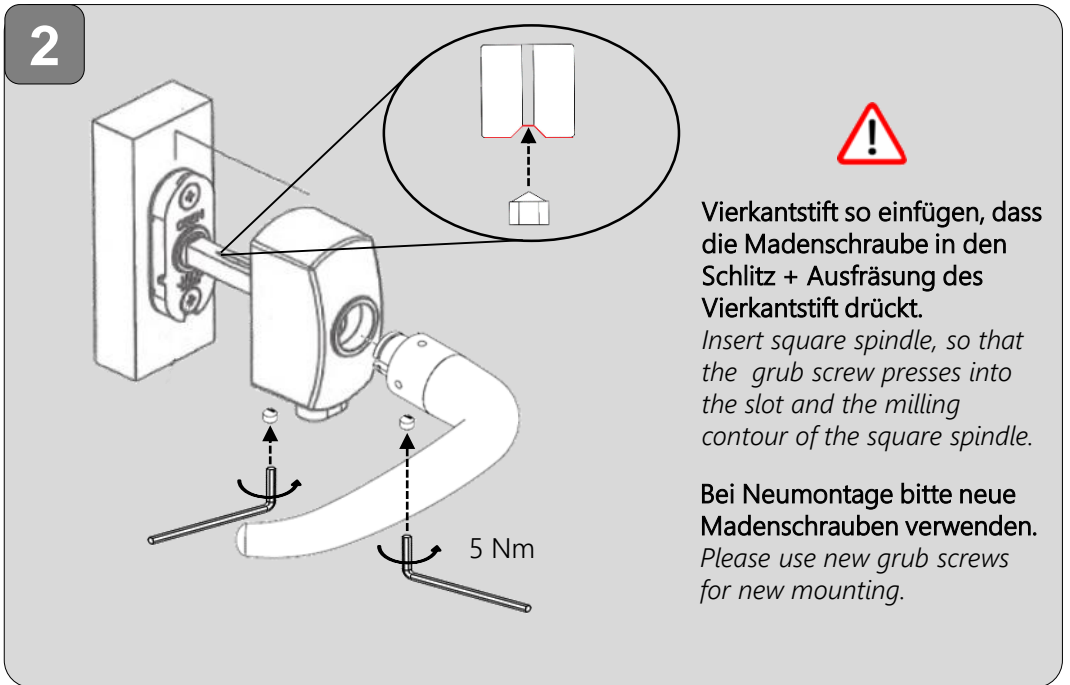

MONTAGEANLEITUNG FENSTEROLIVE MOUNTING INSTRUCTIONS WINDOW HANDLE

022240000

MONTAGEANLEITUNG FENSTEROLIVE MOUNTING INSTRUCTIONS WINDOW HANDLE

022240000