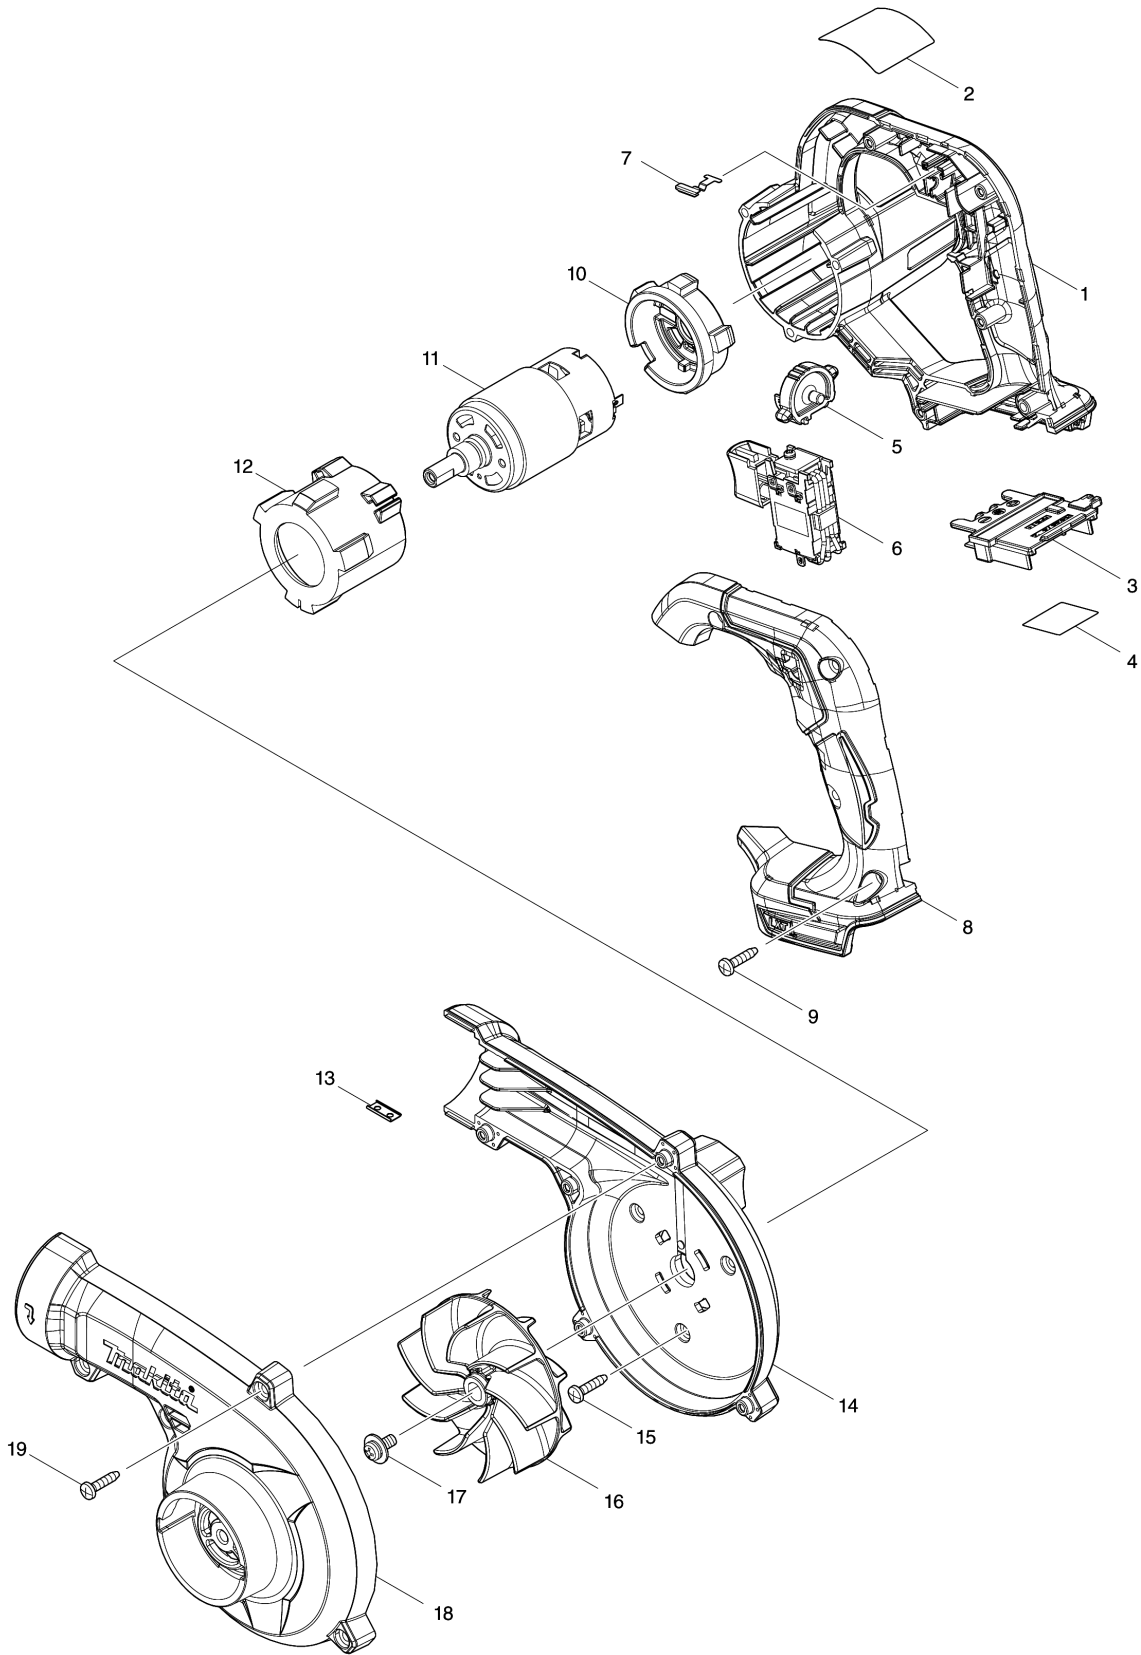

Model No.DUB186 CORDLESS BLOWER

Model No.DUB186 CORDLESS BLOWER

Position	Artikel-Nr.	Beschreibung	I/C	Stk.	New/Old	Opt. 1	Opt. 2	Hinweis
001	183P63-8	MOTOR HOUSING SET		1				
D10		INC. 8						
002	856X46-6	DUB186 NAME PLATE		1				
003	643874-2	TERMINAL		1				
004	856X53-9	DUB186 SERIAL NO. LABEL		1				
005	412573-5	DIAL		1				
006	632P93-1	SWITCH UNIT		1				
007	232620-4	LEAF SPRING		1				
008	183P63-8	MOTOR HOUSING SET		1				
D10		INC. 1						
009	266326-2	TAPPING SCREW 4X18		5				
010	422589-2	MOTOR RUBBER RING B		1				
011	629484-9	DC MOTOR		1				
012	422588-4	MOTOR RUBBER RING A		1				
013	345998-7	SET PLATE		1				
014	140U56-8	FAN HOUSING COMPLETE		1				
C10	8012T7-9	CAUTION LABEL		1				
015	266326-2	TAPPING SCREW 4X18		3				
016	240210-9	FAN 85		1				
017	265B25-5	PAN HEAD SCREW M5X12 WITH WG		1				
018	412572-7	FAN COVER		1				
019	266326-2	TAPPING SCREW 4X18		5				
A02	191G09-6	GARDEN NOZZLE ASSEMBLY SET		1				
C10	412574-3	JOINT		1				
E01	807950-8	SOUND 95DB LABEL		1				

Please order the parts with part number.

Print Date 11/3/2020