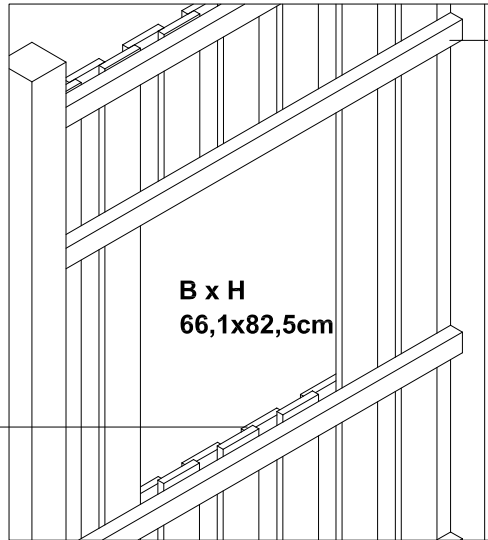

UH57/76-216
 2x BH3,8/5,8-141
 2x A100-220S, l=66,1cm

6x C104-0030, 30mm
 4x C105-0030, 30mm
 4x C105-0080, 80mm
 4x C105-0100, 100mm

BH1,6/12-220

4x C105-0040

40mm

B x H
 66,1x82,5cm

BH3,8/5,8-141

2x C105-0080

80mm

A100-220S, l=66,1cm

+

je 3x C104-0030

30mm

4x C105-0100

100mm

4x C105-0030

30mm

A100-220S, l=66,1cm

+

je 3x C104-0030

30mm