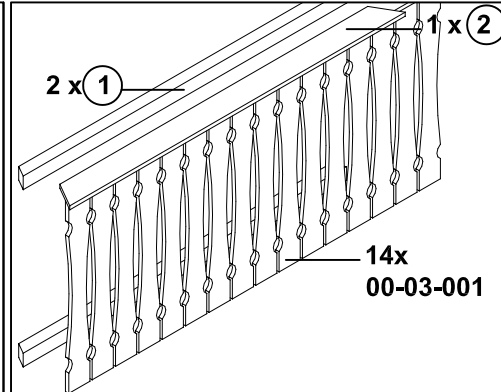

Brüstung mit Balkenschalung für Pavillon "Nice"

Parapet with ceiling boards for pavillion "Nice"

210350 (Gr. 2)

210367 (Gr. 3)

210374 (Gr. 4)

86 x C105-0040

4 x B100

94 x C105-0040

4 x B100

108 x C105-0040

4 x B100