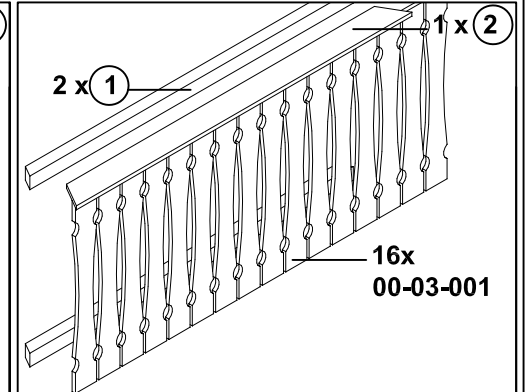

Brüstung mit Balkenschalung für Pavillon "Nice"

Parapet with ceiling boards for pavillion "Nice"

210350 (Gr. 2)

210367 (Gr. 3)

210374 (Gr. 4)

86 x C105-0040

4 x B100

94 x C105-0040

4 x B100

108 x C105-0040

4 x B100