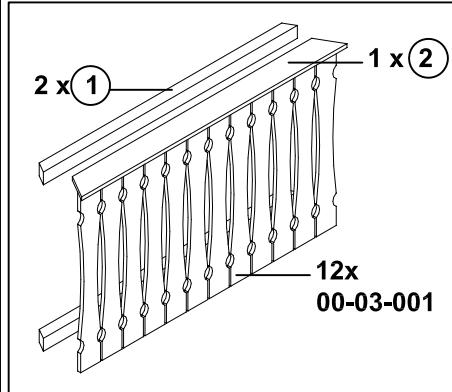

Brüstung mit Balkenschalung für Pavillon "Nice"

Parapet with ceiling boards for pavillion "Nice"

210350 (Gr. 2)

210367 (Gr. 3)

210374 (Gr. 4)

86 x C105-0040

4 x B100

94 x C105-0040

4 x B100

108 x C105-0040

4 x B100