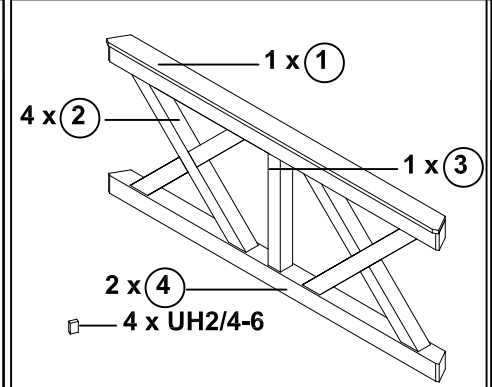

Brüstung aus Andreaskreuzen für Pavillon "Nice"

Parapet with St Andrew's cross design for pavillion "Nice"

29061 1 (Gr. 2)

29062 8 (Gr. 3)

29063 5 (Gr. 4)

12 x C105-132 
16 x C105-0050 

12 x C105-132 
18 x C105-0050 

12 x C105-132 
18 x C105-0050 