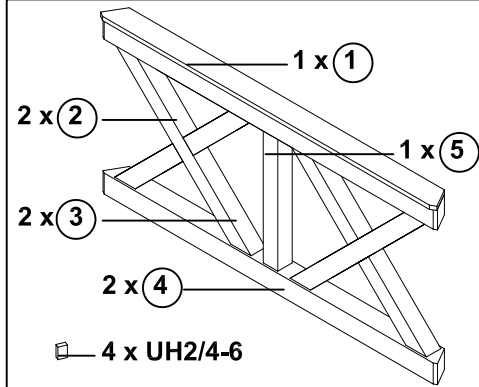

Brüstung aus Andreaskreuzen für Pavillon "Nice"

Parapet with St Andrew's cross design for pavillion "Nice"

29061 1 (Gr. 2)

29062 8 (Gr. 3)

29063 5 (Gr. 4)

12 x C105-132 
16 x C105-0050 

12 x C105-132 
18 x C105-0050 

12 x C105-132 
18 x C105-0050 