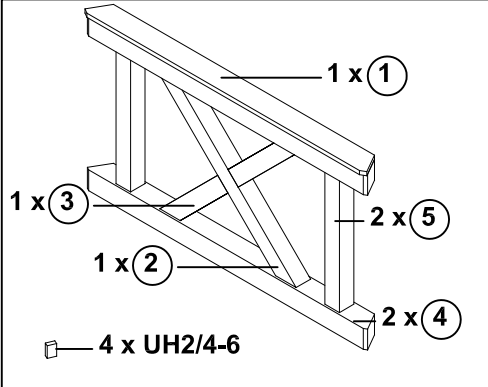

Brüstung aus Andreaskreuzen für Pavillon "Nice"

Parapet with St Andrew's cross design for pavillion "Nice"

29061 1 (Gr. 2)

29062 8 (Gr. 3)

29063 5 (Gr. 4)

12 x C105-132 
16 x C105-0050 

12 x C105-132 
18 x C105-0050 

12 x C105-132 
18 x C105-0050 