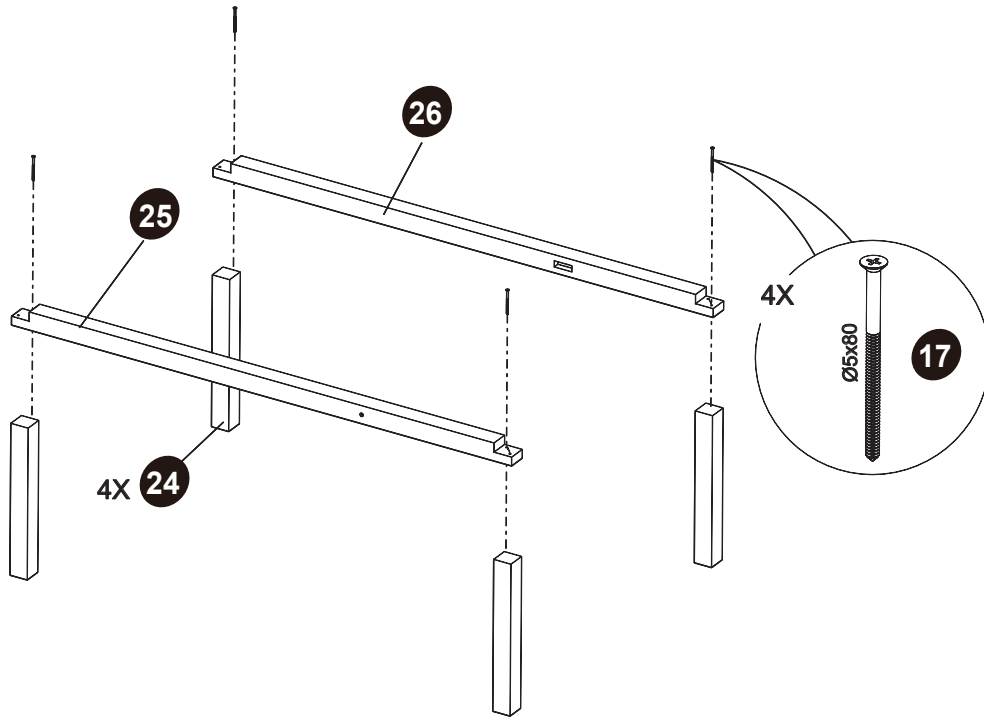

Playhouse

EXIT Loft 100/300/500/700

1

2