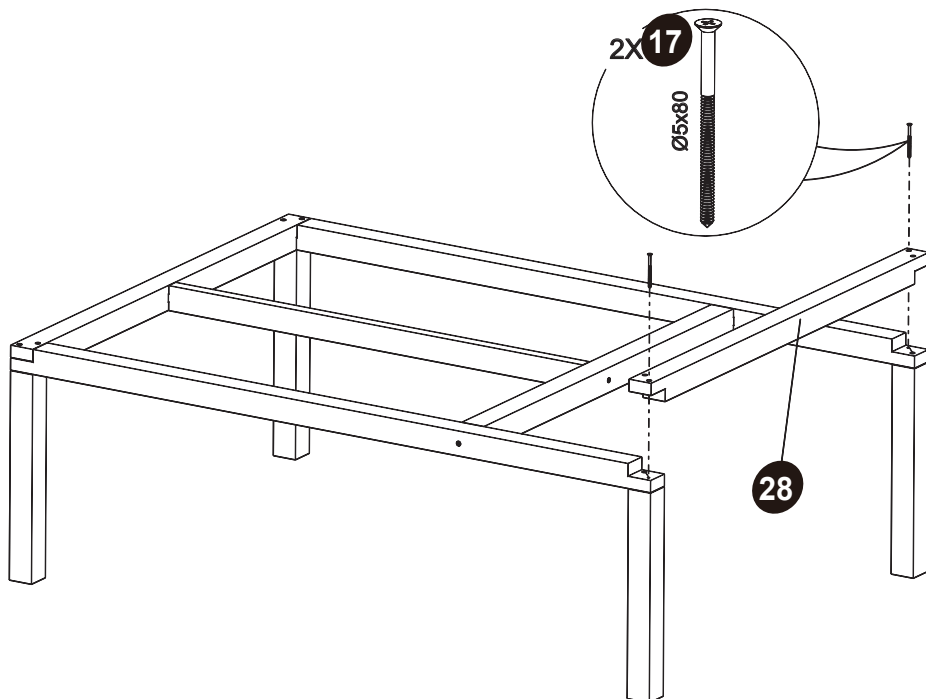

Playhouse

EXIT Loft 100/300/500/700

3

4