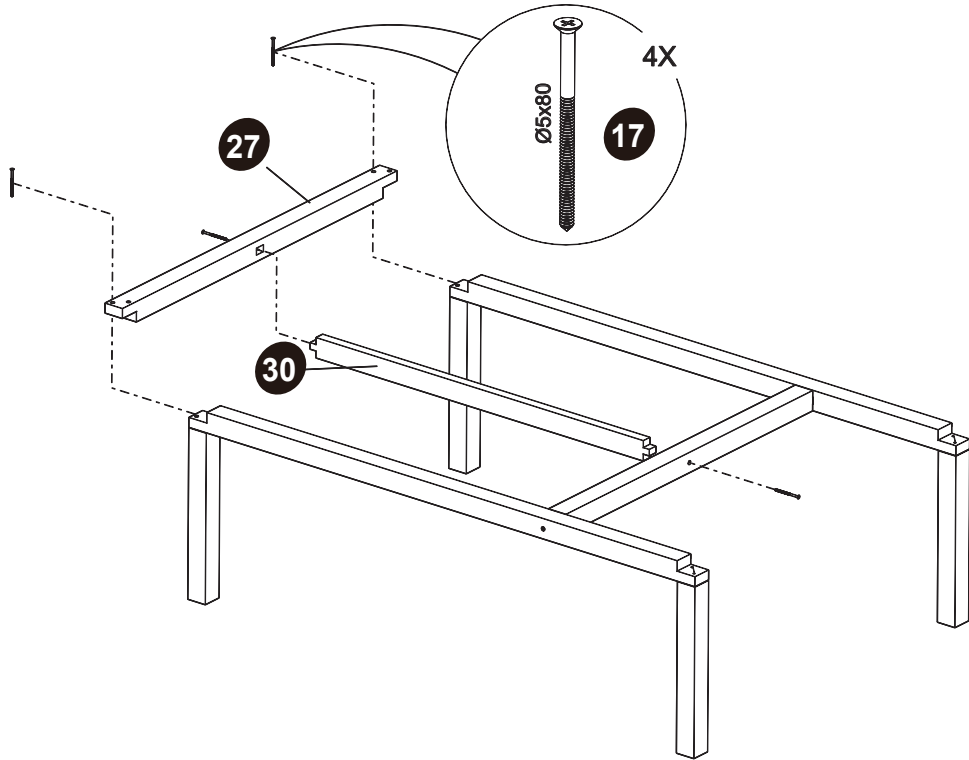

Playhouse

EXIT Loft 100/300/500/700

3

4