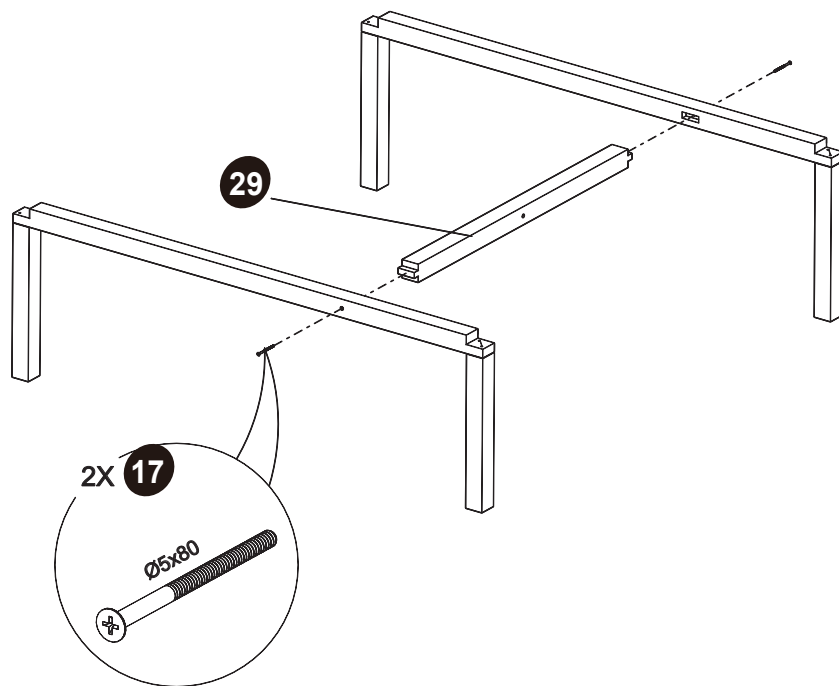

EXIT Loft 500/550 slide | 68.20.22.00 | Box 7

37

68.20.22.00 | 1X

*
BOX REFERENCE: XX.XX.X
PRODUCTION ID: XXX XXX

1

2

Playhouse

EXIT Loft 100/300/500/700

3

4

5

6

Playhouse

EXIT Loft 100/300/500/700

7

8