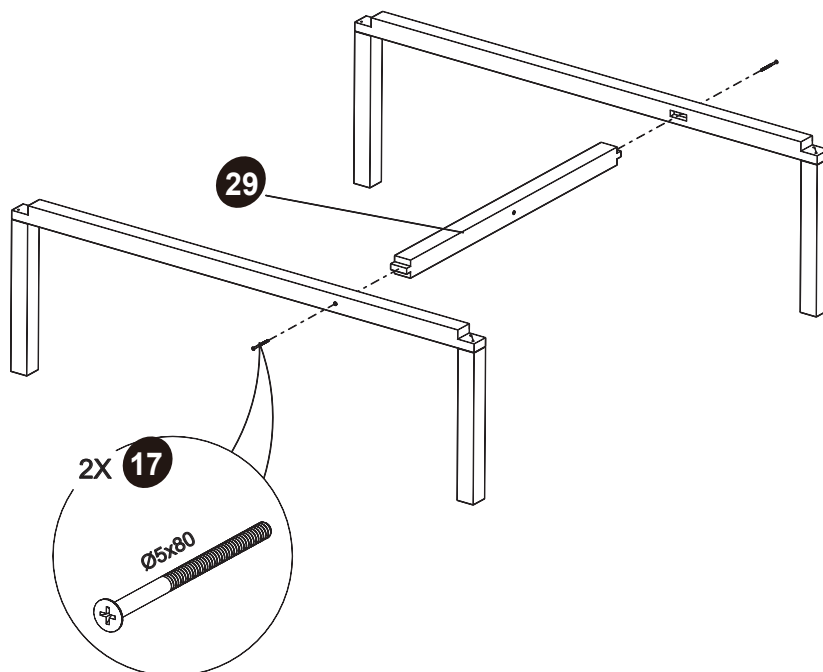

6 Ø5x50 44X	36 Ø4x40 6X	7 Ø4x50 38X	17 Ø5x80 16X
50.99.92.70 1X			

EXIT Loft 700/750 slide 68.20.30.00 Box 7

37

68.20.30.00 1X

* BOX REFERENCE: XX.XX.XX
PRODUCTION ID: XXX **XXX**

Playhouse

EXIT Loft 100/300/500/700

1

2

3

4

Playhouse

EXIT Loft 100/300/500/700

5

6