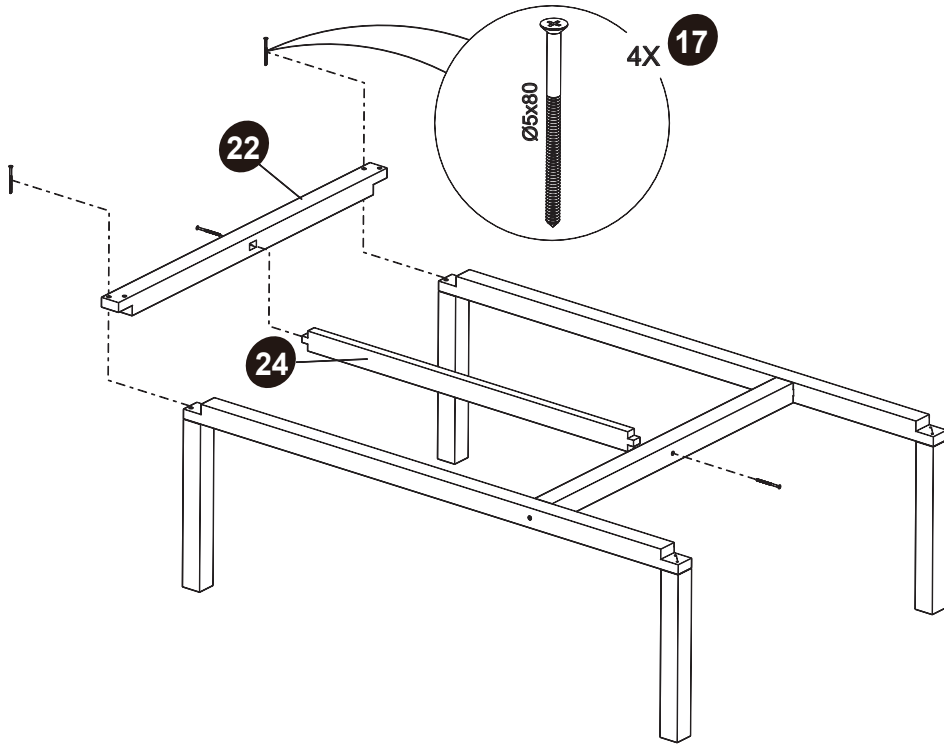

Playhouse

EXIT Loft 100/300/500/700

3

4