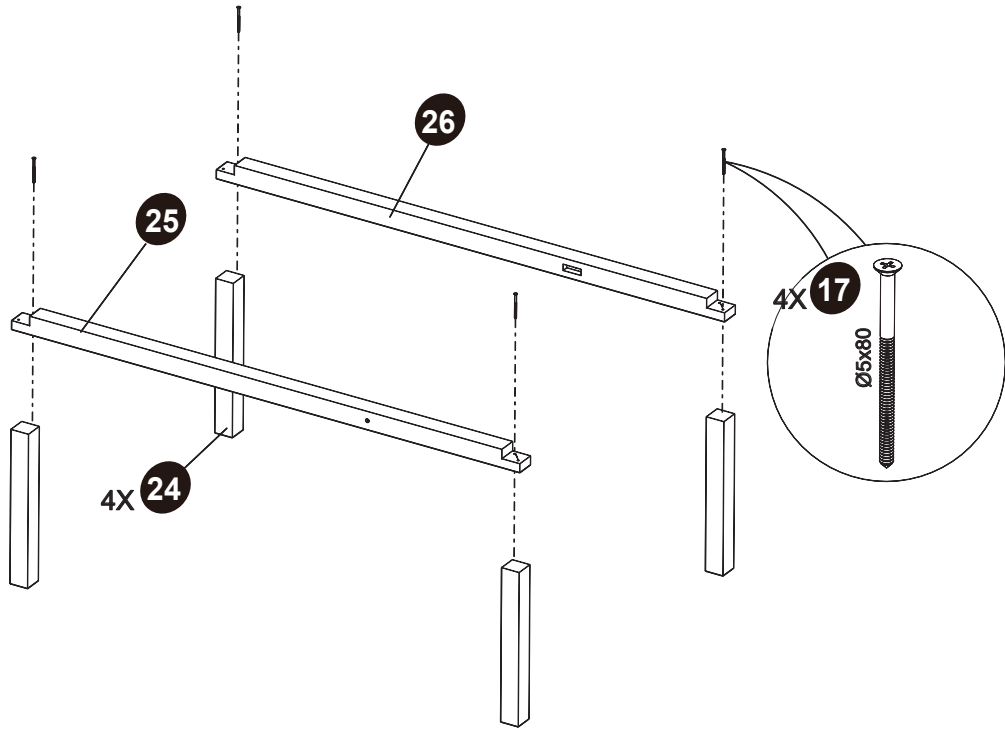

EXIT Loft 500/550 slide | 68.20.22.00 | Box 7

37

68.20.22.00 | 1X

*
BOX REFERENCE: XX.XX.X
PRODUCTION ID: XXX XXX

1

2

Playhouse

EXIT Loft 100/300/500/700