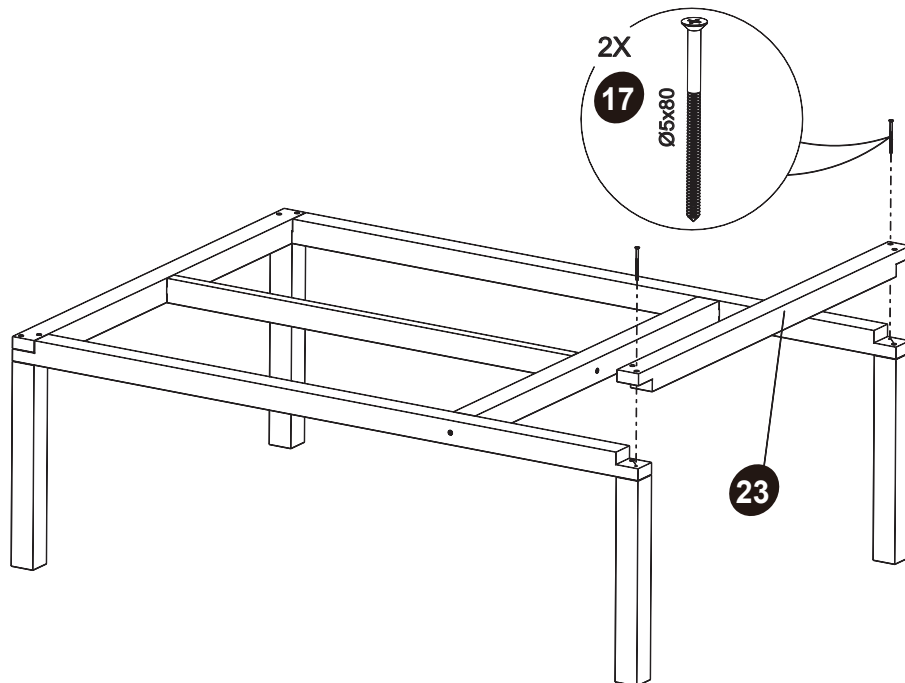

Playhouse

EXIT Loft 100/300/500/700

3

4