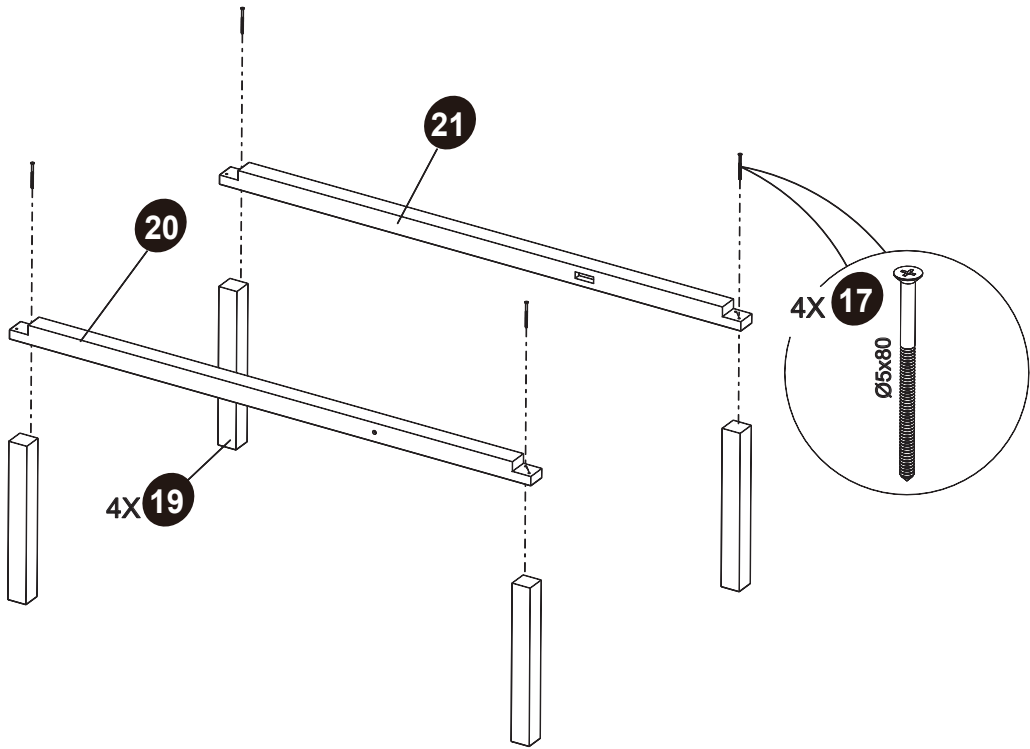

EXIT Loft 300/350 slide 68.20.10.00 Box 6

31  68.20.10.00 1X	
--	--

*

BOX REFERENCE:	XX.XX.XX
PRODUCTION ID:	XXX XXX

1

2

Playhouse

EXIT Loft 100/300/500/700