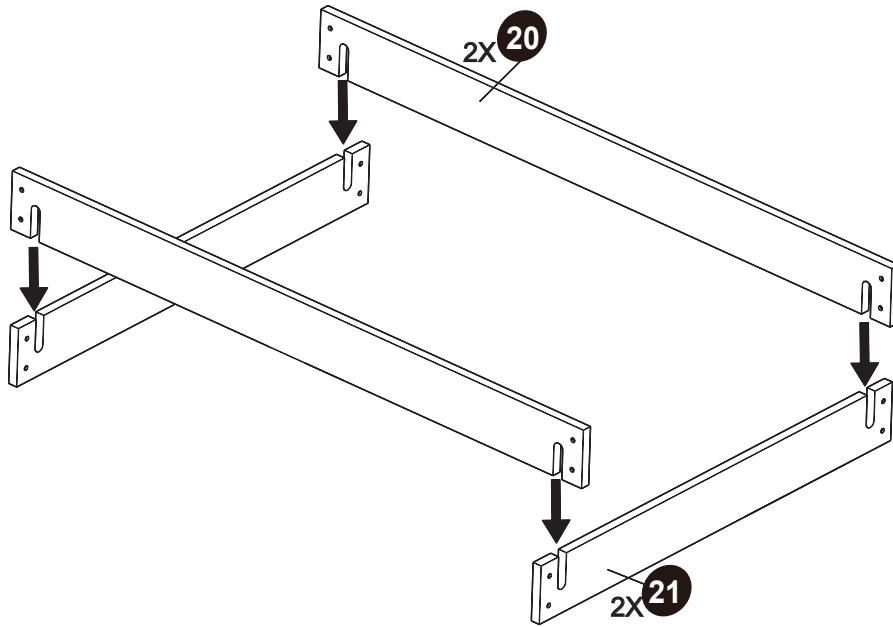

6 Ø5x50 44X	36 Ø4x40 6X	7 Ø4x50 38X	17 Ø5x80 16X
50.99.92.70 1X			

EXIT Loft 700/750 slide 68.20.30.00 Box 7

37

68.20.30.00 1X

* BOX REFERENCE: XX.XX.XX
PRODUCTION ID: XXX **XXX**

Playhouse

EXIT Loft 100/300/500/700

1

2

3

4

Playhouse

EXIT Loft 100/300/500/700

5

6