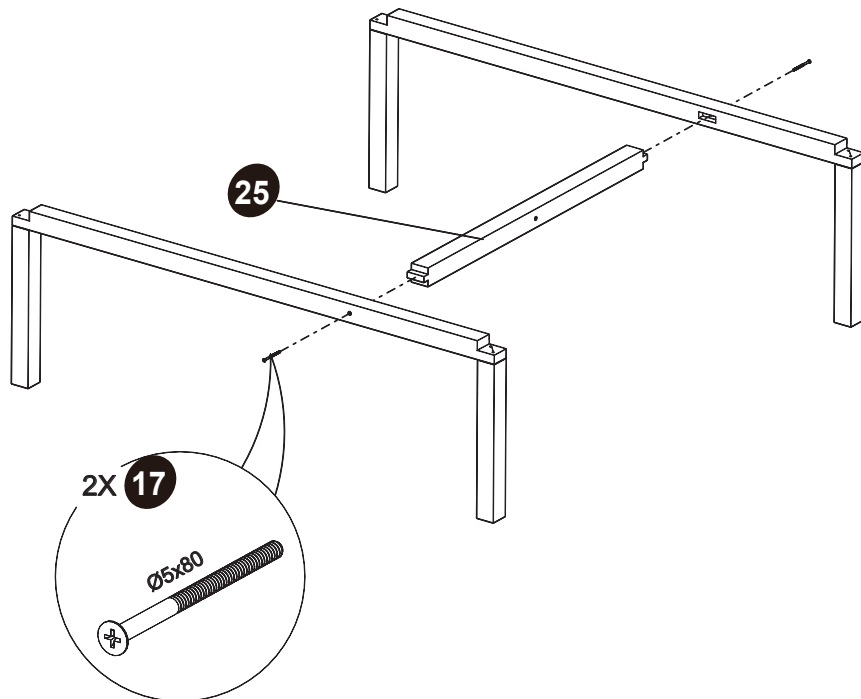

EXIT Loft 300/350 slide 68.20.10.00 Box 6

31  68.20.10.00 1X	
--	--

*

BOX REFERENCE:	XX.XX.XX
PRODUCTION ID:	XXX XXX

1

2

Playhouse

EXIT Loft 100/300/500/700