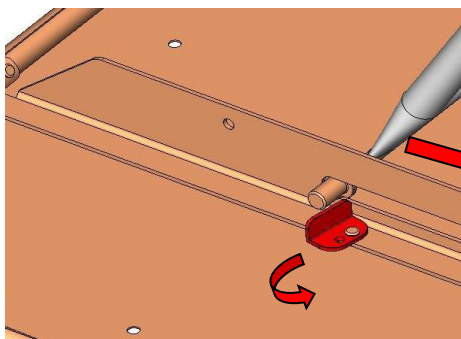

CLOSING

EMU Group S.p.A.
06055 Marsciano (Perugia) - ITALY - Tel.075.874021 - Fax.075.8743903
e.mail: info@emu.it - www.emu.it

ASSEMBLY INSTRUCTION

PIGALLE 907

IST.374