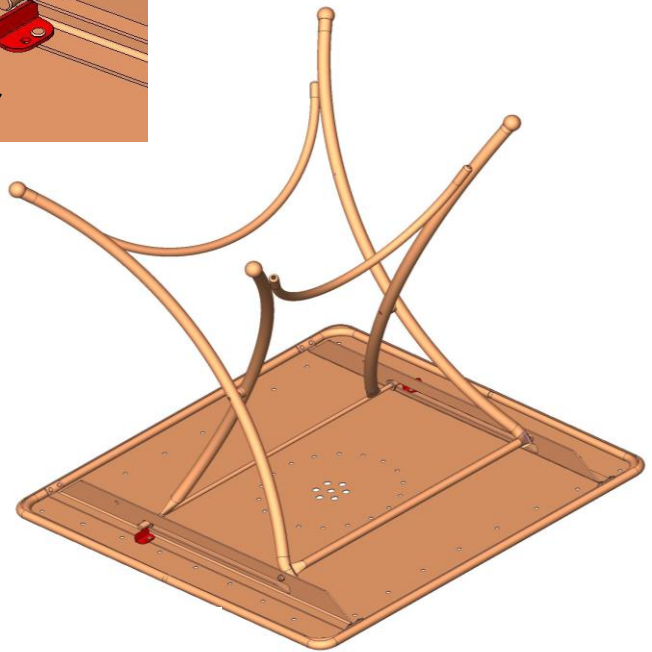

CLOSING

EMU Group S.p.A.
06055 Marsciano (Perugia) - ITALY - Tel.075.874021 - Fax.075.8743903
e.mail: info@emu.it - www.emu.it

ASSEMBLY INSTRUCTION

PIGALLE 907

IST.374