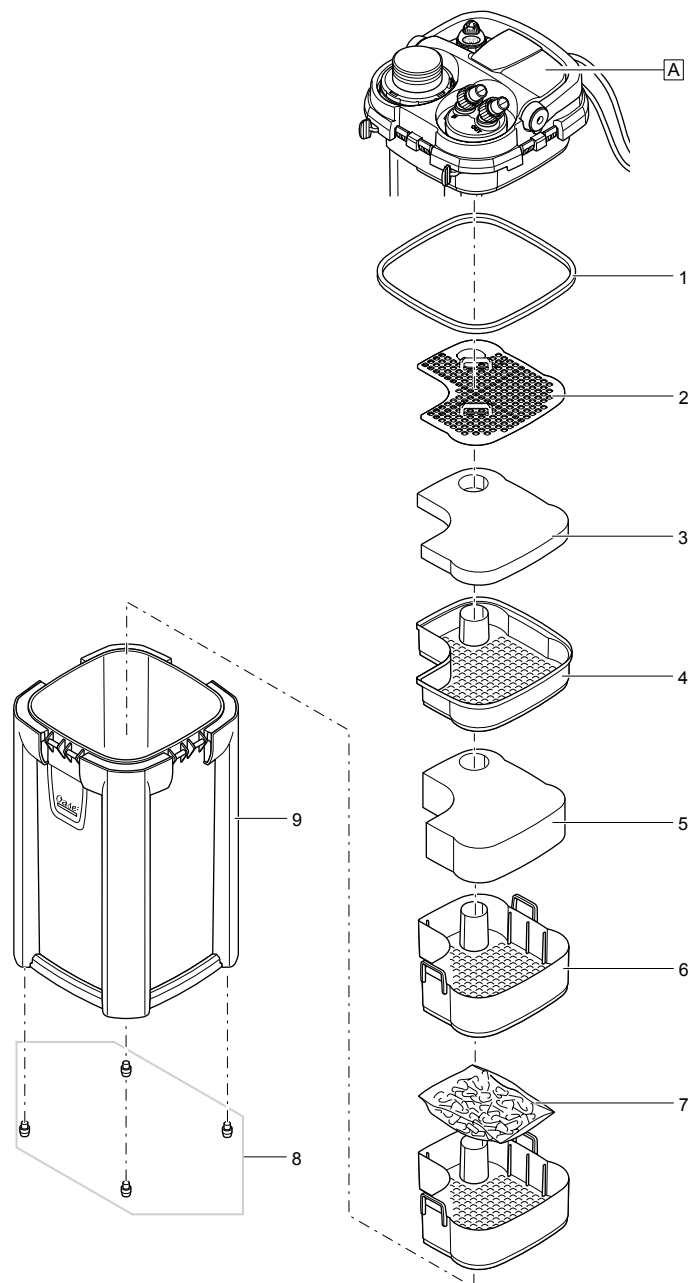

Artikelnr.	Produkt
42733	BioMaster 250
42734	BioMaster 350
42735	BioMaster 600
77106	BioMaster 850
42737	BioMaster Thermo 250
42738	BioMaster Thermo 350
42739	BioMaster Thermo 600
77108	BioMaster Thermo 850