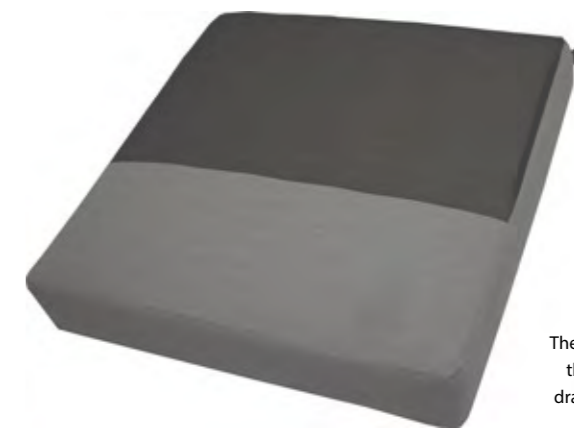

DRAIN
The open fabric structure on the bottom of the cushion drains all moisture perfectly