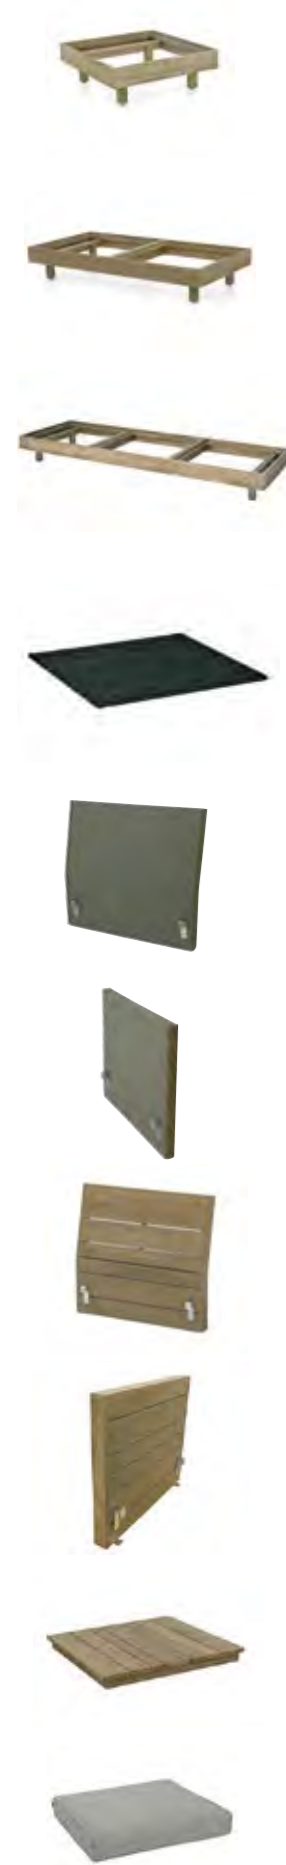

Module-X single

Article No.	EAN									
70000717	8718091514192	26	74	74	-	-	-	-	10,3	± 798

Module-X double

Article No.	EAN									
70000718	8718091514208	26	149	74	-	-	-	-	15,6	± 407

Module-X triple

Article No.	EAN									
70000719	8718091514215	26	224	74	-	-	-	-	20,9	± 273

Module-X seat support

Article No.	EAN									
70000720	8718091514222	1	70	70	-	-	-	-	2	± 5384

Module-X backrest sling

Article No.	EAN									
70000721	8718091514239	54	59	4	-	-	-	-	2,9	± 4182

Module-X armrest sling

Article No.	EAN									
70000722	8718091514246	47	59	4	-	-	-	-	2,7	± 5052

Module-X backrest full teak

Article No.	EAN									
70000725	8718091514277	55	59	5	-	-	-	-	6,6	± 5052

Module-X armrest full teak

Article No.	EAN									
70000726	8718091514284	47	59	5	-	-	-	-	5,6	± 2816

Module-X tabletop

Article No.	EAN									
70000724	8718091514260	6	74	74	-	-	-	-	9,9	± 1161

Module-X seat cushion

Article No.	EAN									
70000727	8718091514291	12	74	74	-	-	-	-	12	2,6 ± 1317