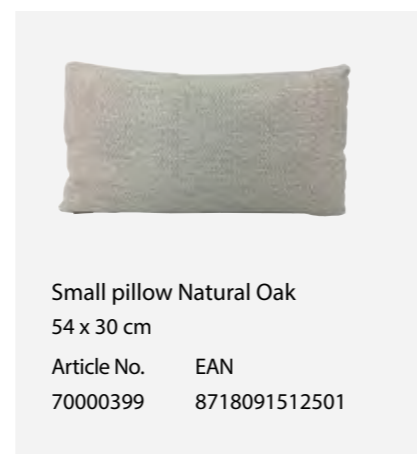

WARRANTY

Our garden furniture is covered by a 3 year warranty, which extends to material and manufacturing defects, under normal usage. The warranty excludes:

- Damage through use;
- Scratches;
- Stacking damage;
- Loosening / detachment of plaited strands;
- Fine cracks in wood;
- Turning grey / discoloration of wood;
- Standard cushions.

Defects that are the result of incorrect or improper use (for example: abnormal loads, damage from aggressive substances, incorrect assembly or maintenance, repairs by non-experts, etc.) are also excluded. This warranty does not entitle the purchaser to compensation. Any claims or warranty should be made through the supplier, on presentation of the sales receipt. For more information and practical tips on the warranty and maintenance, visit www.applebee.nl or email: service@applebee.nl.