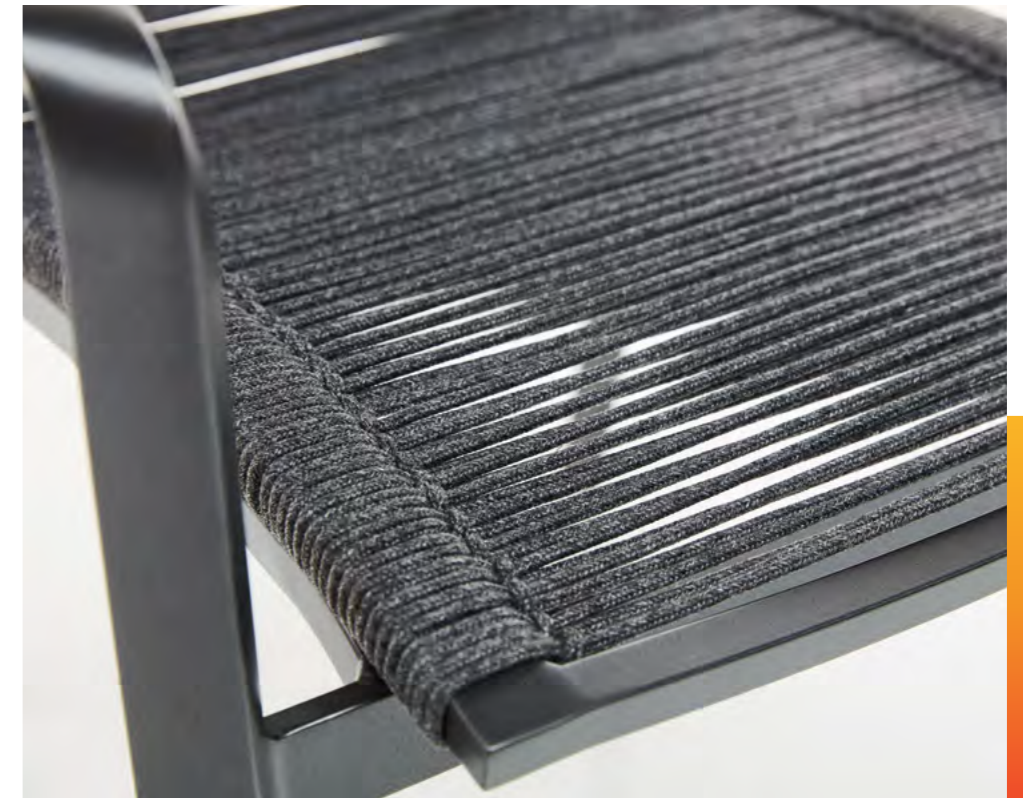

Sitzfläche Rope