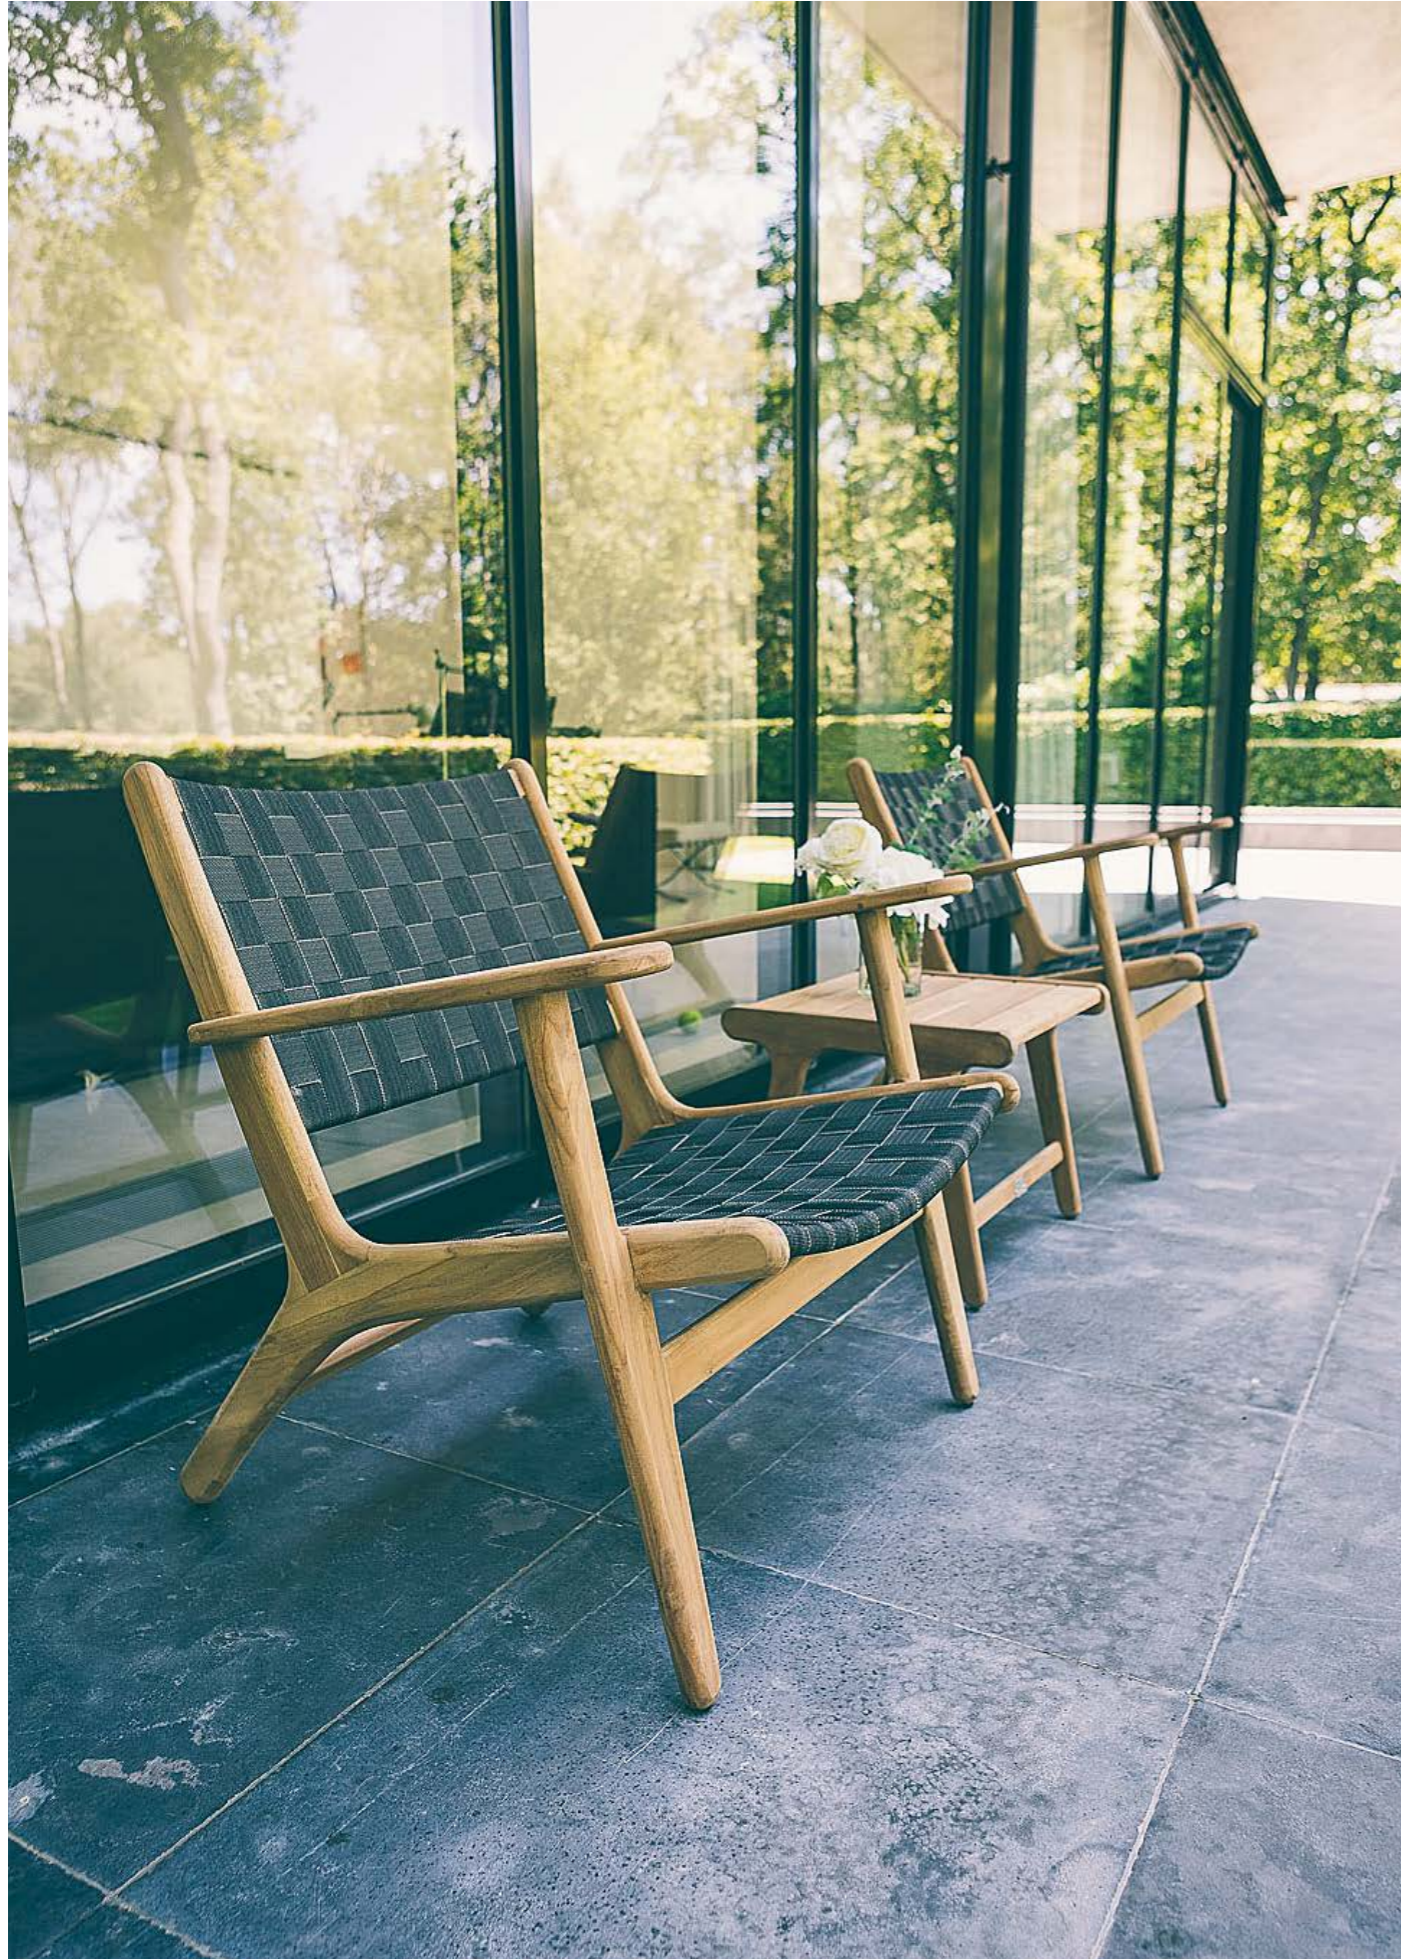

Wood:  
SVLK teak Coastal

Aluminium:  
Taupe

**LUC LOUNGE**

**Luc lounge armchair 78**

Article No.	EAN	H	A	H	H	H	H	kg	40 HC
70000616	8718091513447	78	63	74	38	63	-	8,4	± 231

**Luc armless lounge chair 63**