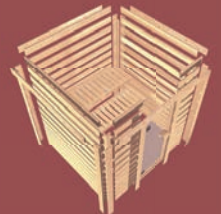

EINZELNE 40mm BOHLEN

- PRAKTISCHES STECK- UND SCHRAUBSYSTEM
ZUR UNKOMPLIZIERTEN SELBSTMONTAGE

Steck-Schraubsystem (S. 55 – 57)