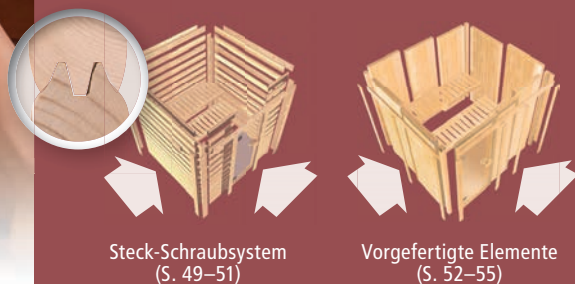

Steck-Schraubsystem
(S. 49–51)

Vorgefertigte Elemente
(S. 52–55)

DIE KARIBU ▲ COMFORT ▲ AUSSTATTUNG

KARIBU-AUSSTATTUNG
COMFORT

- Aus naturbelassener, nordischer Fichte, mit 40mm starken Holzbohlen aus Massivholz für eine besonders stabile Konstruktion
- Doppelnut und -feder für höchstmögliche Formstabilität und Abdichtung
- Dach mit Hartfaser und Isolierung aus Mineraldämmwolle, von innen mit Softline-Profilholz verkleidet
- Ideales Raumklima durch die massiven Vollholzwände nach finnischem Vorbild
- Optional mit attraktivem Dachkranz einschließlich LED-Spots

- Beim Aufbau muss für die Luftzirkulation ein Mindestabstand von 10 cm zur Decke und Wänden eingehalten werden. Ideal für die privathäusliche Nutzung

1. 1 COMFORT **FENSTER** bronziert
2. 2 COMFORT **GANZGLASTÜREN** mit justierbaren Sicherheitsscharnieren
3. 3 COMFORT **DACHKRANZ** mit 3 Strahlern à 7,5 Watt, LED-Lampen, individuell platzierbar
4. 4 COMFORT **OFENSCHUTZGITTER** aus massivem **Espenholz**
5. 5 COMFORT **BODENROST** aus massivem **Espenholz**