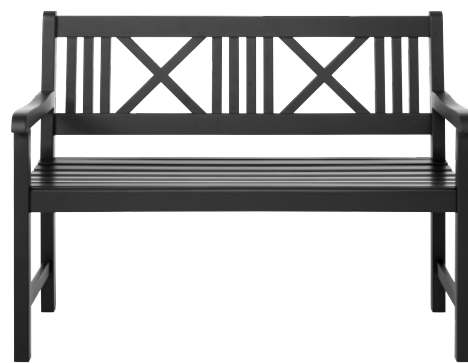

Teakwood

W120 x D59 x H89 cm

3 seater bench

Item no. 4501021

Mahogany w/PU paint – matte black

W150 x D59 x H89 cm

2 seater bench

Item no. 4503021