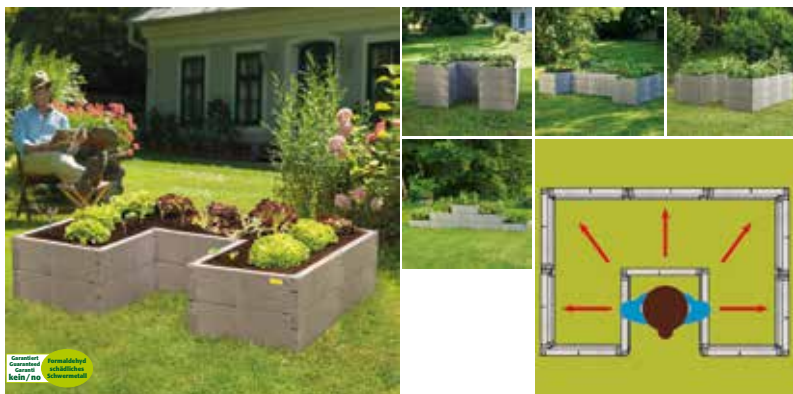

Art. no.	Description	Units	BARCODE
20176	Spare Parts Set	Sales unit: 5	 9 001567 201764

RAISED BEDS

Raised Bed Timber Ergoline

The natural look of wood – with the durability of plastic

Ergonomic design allows to plant and harvest from one single point, various ways of assembly; high heat insulation due to eco-friendly foam wall structure; 2 rows (24 elements) in nordic wood design with stabilizers; 3 years guarantee