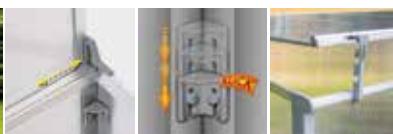

Cold Frame 130/60

Ideally install on the raised bed "Timber"

Excellent thermal insulation due to UV-stabilized polycarbonate twin walls 0.16" (4 mm); Easy-Fix click-system; rounded plastic corner parts; 1 removable window with windproof catches; expandable with Automatic Window Opener (art. no. 20047); with window fixation to maintain the window in open position for comfortable planting and harvesting; 3 years guarantee

Art. no.	Description	Units	BARCODE
20342	Cold Frame 130/60 1 window Dim.: about 4.1 × 1.9 ft (126 × 58 cm), height 1.3/0.98 ft (40/30 cm) fits Raised Bed "Timber" (except Ergoline)	Sales unit: 1 Pallet: 22 pcs.	9 001567 203423