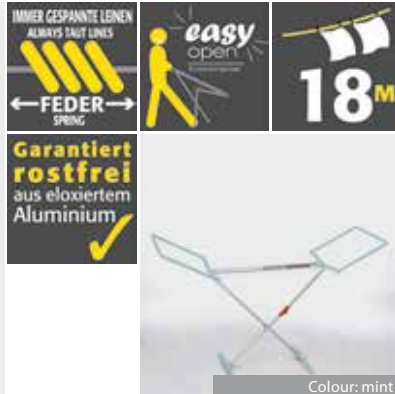

INDOOR DRYERS

Premium Indoor Dryer FashionDry – Autostretch

Unique design with practical functionality

Re-stretches the line automatically; circa 59 ft (18 m) drying length; unique, eye-catching design; particularly durable plastic clothesline, model in aluminium; colour design: mint; dim. about 6.17 × 1.88 × 4.72 ft (188 × 57,5 × 114 cm); 5 years guarantee

Art. no.	Description	Units	BARCODE
40114	Fashion Dry Autostretch Colour: obsidian grey	Sales unit: 3 Pallet: 18 pcs. Box: 6 pcs.	9 001567 401140

40113	Fashion Dry Autostretch Colour: mint	Sales unit: 3 Pallet: 18 pcs. Box: 6 pcs.	9 001567 401130

Colour: mint