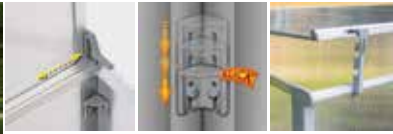

COLD FRAMES

Cold Frame Easy-Fix 120/80

Easy-Fix click-system. Just click – that's it!

Fits ideally to pallets attachment frame (not included); excellent thermal insulation due to UV-stabilized polycarbonate twin walls 0.16" (4 mm); removable window with windproof catches; expandable with Automatic Window Opener (art. no. 20047); with window fixation to maintain the window in open position for comfortable planting and harvesting; 3 years guarantee

Art. no.	Description	Units	BARCODE
20222	Easy-Fix 120/80 2 windows – saddleback roof Dim.: about 3.77 × 2.46 ft (115 × 75 cm), height 1.31 × 0.98 ft (40/30 cm) Available from Q1/2024	Sales unit: 1 Pallet: 28 pcs. Box: 14 pcs.	9 001567 202228