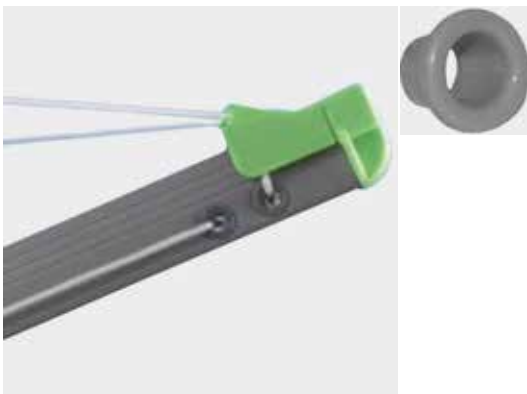

Accessory Eyelets assortment

$\varnothing$ 0.3" (8 mm); for Juwel rotary clothes dryers; contents/pack.: about 100 pieces

Art. no.	Description	Units	BARCODE
30246	Eyelets assortment	Sales unit: 1