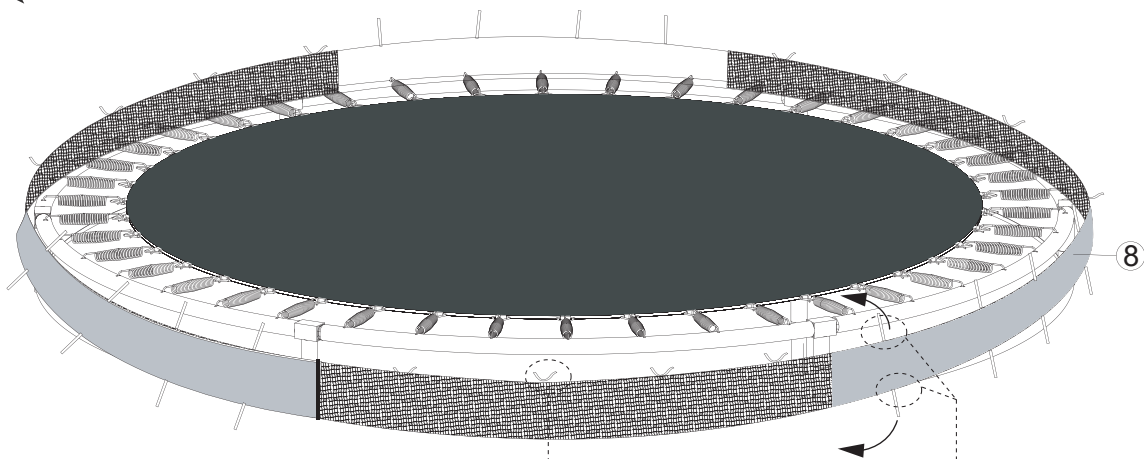

-  • Tape Measure
- Cord min. 5 meter long

* BOX REFERENCE: XX.XX

PRODUCTION ID: XXX **XXX**

Sports Trampoline

EXIT Silhouette Sports

Ø183/Ø244/Ø305/Ø366/Ø427

3

Sports Trampoline

EXIT Silhouette Sports

Ø183/Ø244/Ø305/Ø366/Ø427

4

The first hole

For 6-8-10ft

For 12-14ft

5

Sports Trampoline

EXIT Silhouette Sports

Ø183/Ø244/Ø305/Ø366/Ø427

6

7

Sports Trampoline

EXIT Silhouette Sports

∅183/∅244/∅305/∅366/∅427

8

9

10

6ft-8ft-10ft x3
12ft-14ft x4

Sports Trampoline

EXIT Silhouette Sports

Ø183/Ø244/Ø305/Ø366/Ø427

www.exittoys.com

Contact Information: