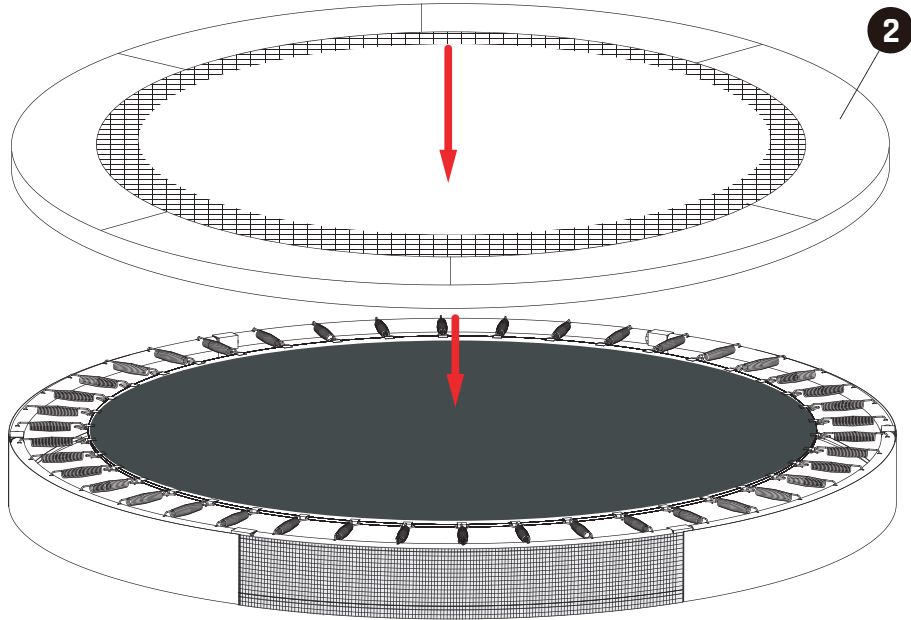

-  • Tape Measure
- Cord min. 5 meter long

* BOX REFERENCE: XX.XX

PRODUCTION ID: XXX **XXX**

Sports Trampoline

EXIT Silhouette Sports

Ø183/Ø244/Ø305/Ø366/Ø427

3

Sports Trampoline

EXIT Silhouette Sports

Ø183/Ø244/Ø305/Ø366/Ø427

4

The first hole

For 6-8-10ft

For 12-14ft

5

Sports Trampoline

EXIT Silhouette Sports

Ø183/Ø244/Ø305/Ø366/Ø427

6

7

Sports Trampoline

EXIT Silhouette Sports

∅183/∅244/∅305/∅366/∅427

8

9

10

6ft-8ft-10ft x3
12ft-14ft x4

Sports Trampoline

EXIT Silhouette Sports

Ø183/Ø244/Ø305/Ø366/Ø427

www.exittoys.com

Contact Information: