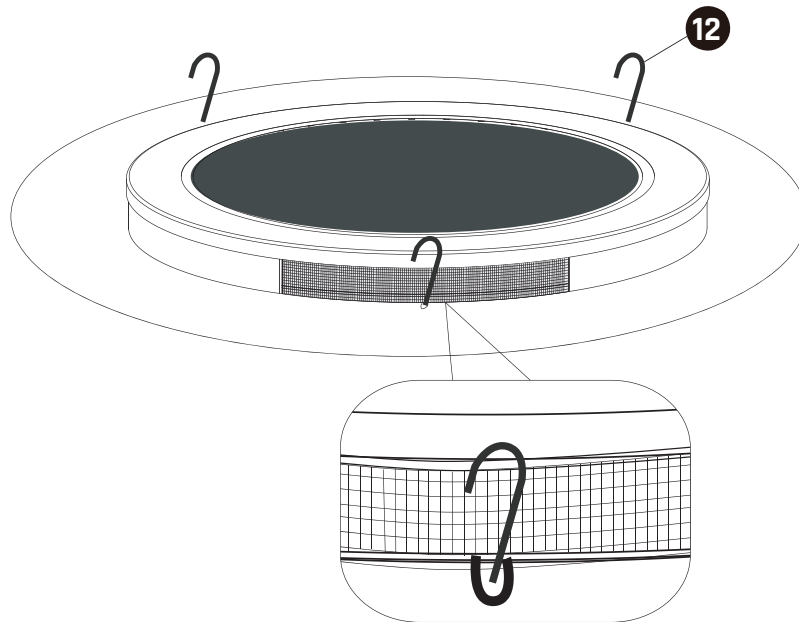

EXIT Silhouette Sports

Ø183/Ø244/Ø305/Ø366/Ø427

4

The first hole

For 6-8-10ft

For 12-14ft

5

Sports Trampoline

EXIT Silhouette Sports

Ø183/Ø244/Ø305/Ø366/Ø427

6

7

Sports Trampoline

EXIT Silhouette Sports

∅183/∅244/∅305/∅366/∅427

8

9

10

6ft-8ft-10ft x3
12ft-14ft x4

Sports Trampoline

EXIT Silhouette Sports

Ø183/Ø244/Ø305/Ø366/Ø427

www.exittoys.com

Contact Information: