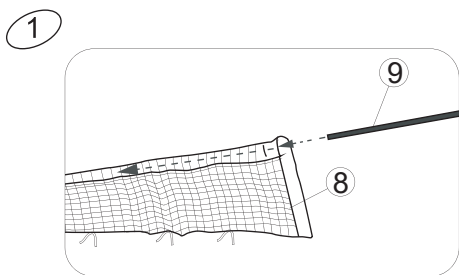

-  • Tape Measure
- Cord min. 5 meter long

* BOX REFERENCE: XX.XX

PRODUCTION ID: XXX **XXX**

Sports Trampoline

EXIT Silhouette Sports

Ø183/Ø244/Ø305/Ø366/Ø427

3

Sports Trampoline

EXIT Silhouette Sports

Ø183/Ø244/Ø305/Ø366/Ø427

4

The first hole

For 6-8-10ft

For 12-14ft

5

Sports Trampoline

EXIT Silhouette Sports

Ø183/Ø244/Ø305/Ø366/Ø427

6

7

Sports Trampoline

EXIT Silhouette Sports

∅183/∅244/∅305/∅366/∅427

8