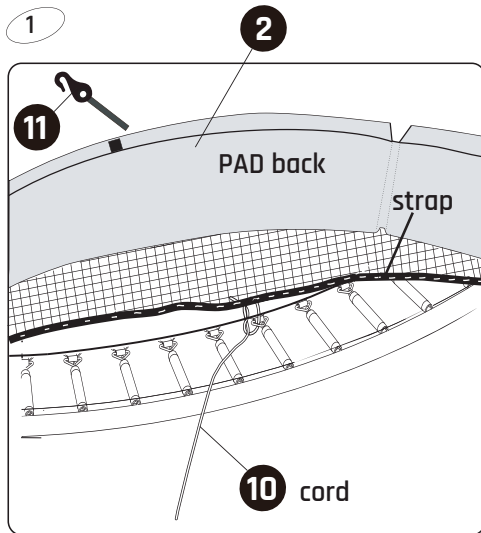

-  • Tape Measure
- Cord min. 5 meter long

* BOX REFERENCE: XX.XX

PRODUCTION ID: XXX **XXX**

Sports Trampoline

EXIT Silhouette Sports

Ø183/Ø244/Ø305/Ø366/Ø427

3

Sports Trampoline

EXIT Silhouette Sports

Ø183/Ø244/Ø305/Ø366/Ø427

4

The first hole

For 6-8-10ft

For 12-14ft

5

Sports Trampoline

EXIT Silhouette Sports

Ø183/Ø244/Ø305/Ø366/Ø427

6

7

Sports Trampoline

EXIT Silhouette Sports

∅183/∅244/∅305/∅366/∅427

8

9

10

6ft-8ft-10ft x3
12ft-14ft x4

Sports Trampoline

EXIT Silhouette Sports

Ø183/Ø244/Ø305/Ø366/Ø427

www.exittoys.com

Contact Information: