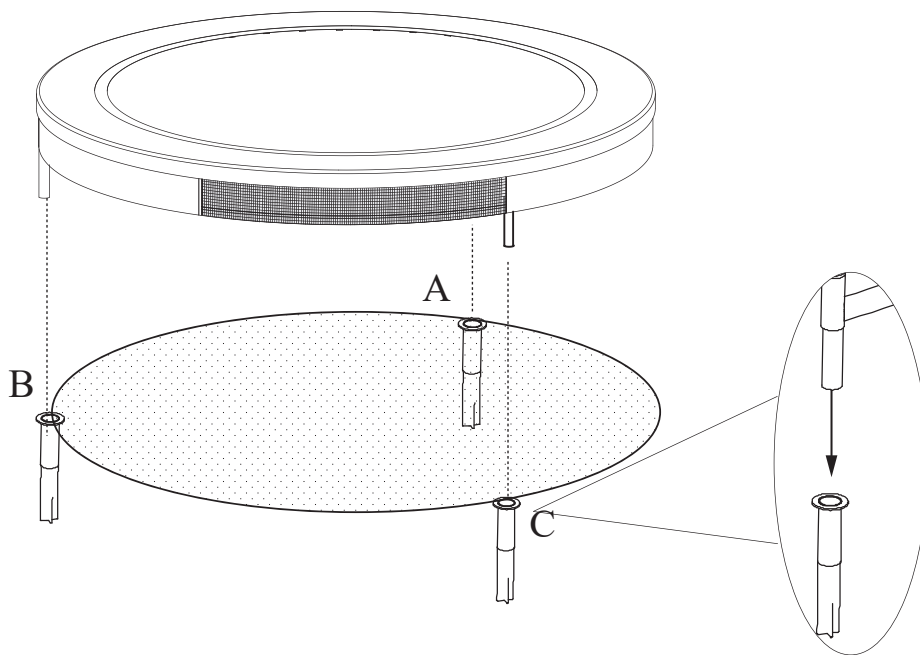

EXIT Silhouette Sports

Ø183/Ø244/Ø305/Ø366/Ø427

4

The first hole

For 6-8-10ft

For 12-14ft

5

Sports Trampoline

EXIT Silhouette Sports

Ø183/Ø244/Ø305/Ø366/Ø427

6

7

Sports Trampoline

EXIT Silhouette Sports

∅183/∅244/∅305/∅366/∅427

8

9

10

6ft-8ft-10ft x3
12ft-14ft x4

Sports Trampoline

EXIT Silhouette Sports

Ø183/Ø244/Ø305/Ø366/Ø427

www.exittoys.com

Contact Information: