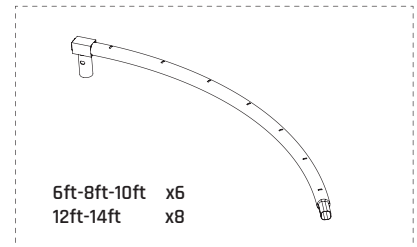

-  • Tape Measure
- Cord min. 5 meter long

* BOX REFERENCE: XX.XX

PRODUCTION ID: XXX **XXX**

Sports Trampoline

EXIT Silhouette Sports

Ø183/Ø244/Ø305/Ø366/Ø427

3

Sports Trampoline

EXIT Silhouette Sports

Ø183/Ø244/Ø305/Ø366/Ø427

4

The first hole

For 6-8-10ft

For 12-14ft

5

Sports Trampoline

EXIT Silhouette Sports

Ø183/Ø244/Ø305/Ø366/Ø427

6

7

Sports Trampoline

EXIT Silhouette Sports

∅183/∅244/∅305/∅366/∅427

8

9

10

6ft-8ft-10ft x3
12ft-14ft x4

Sports Trampoline

EXIT Silhouette Sports

Ø183/Ø244/Ø305/Ø366/Ø427

www.exittoys.com

Contact Information: