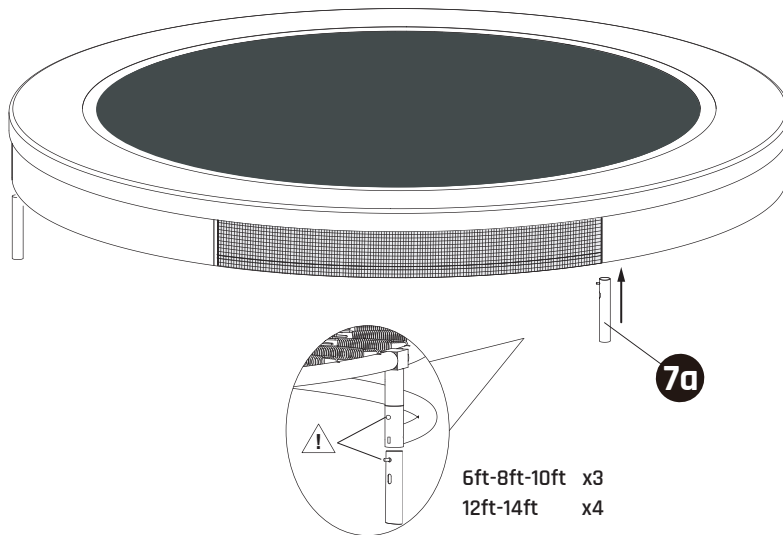

-  • Tape Measure
- Cord min. 5 meter long

* BOX REFERENCE: XX.XX

PRODUCTION ID: XXX **XXX**

Sports Trampoline

EXIT Silhouette Sports

Ø183/Ø244/Ø305/Ø366/Ø427

3

Sports Trampoline

EXIT Silhouette Sports

Ø183/Ø244/Ø305/Ø366/Ø427

4

The first hole

For 6-8-10ft

For 12-14ft

5

Sports Trampoline

EXIT Silhouette Sports

Ø183/Ø244/Ø305/Ø366/Ø427

6

7

Sports Trampoline

EXIT Silhouette Sports

∅183/∅244/∅305/∅366/∅427

8

9

10

6ft-8ft-10ft x3
12ft-14ft x4

Sports Trampoline

EXIT Silhouette Sports

Ø183/Ø244/Ø305/Ø366/Ø427

www.exittoys.com

Contact Information: