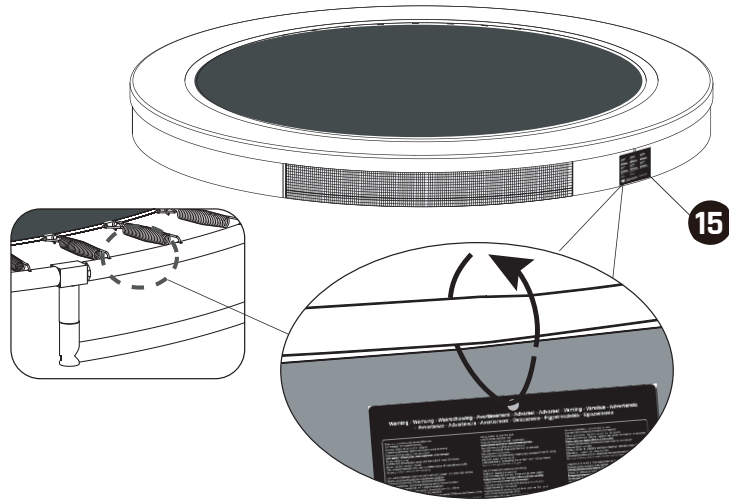

EXIT Silhouette Sports

Ø183/Ø244/Ø305/Ø366/Ø427

4

The first hole

For 6-8-10ft

For 12-14ft

5

Sports Trampoline

EXIT Silhouette Sports

Ø183/Ø244/Ø305/Ø366/Ø427

6

7

Sports Trampoline

EXIT Silhouette Sports

∅183/∅244/∅305/∅366/∅427

8

9

10

6ft-8ft-10ft x3
12ft-14ft x4

Sports Trampoline

EXIT Silhouette Sports

Ø183/Ø244/Ø305/Ø366/Ø427

www.exittoys.com

Contact Information: