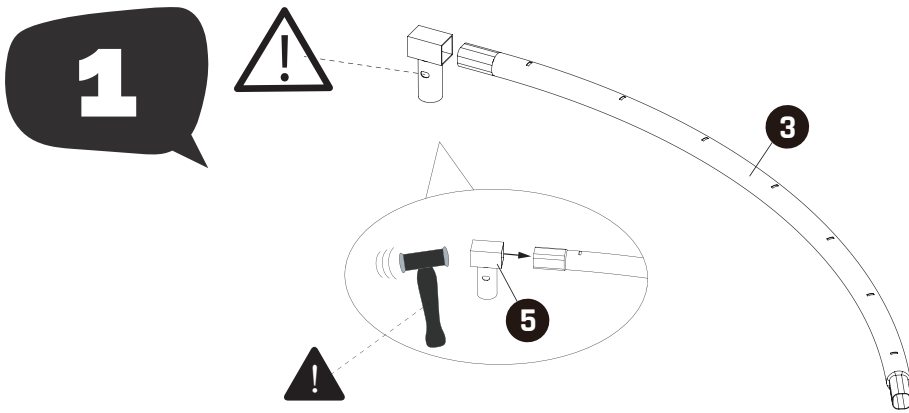

-  • Tape Measure
- Cord min. 5 meter long

* BOX REFERENCE: XX.XX

PRODUCTION ID: XXX **XXX**

Sports Trampoline

EXIT Silhouette Sports

Ø183/Ø244/Ø305/Ø366/Ø427

3

Sports Trampoline

EXIT Silhouette Sports

Ø183/Ø244/Ø305/Ø366/Ø427

4

The first hole

For 6-8-10ft

For 12-14ft

5

Sports Trampoline