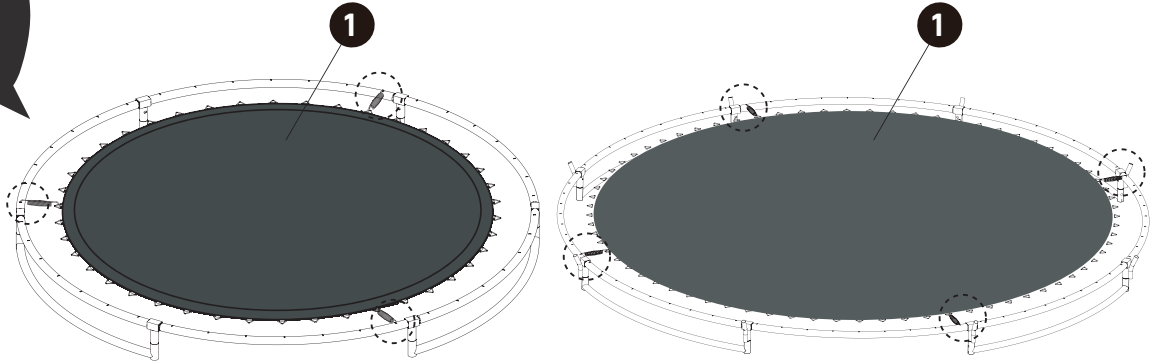

-  • Tape Measure
- Cord min. 5 meter long

* BOX REFERENCE: XX.XX

PRODUCTION ID: XXX **XXX**

Sports Trampoline

EXIT Silhouette Sports

Ø183/Ø244/Ø305/Ø366/Ø427

3

Sports Trampoline

EXIT Silhouette Sports

Ø183/Ø244/Ø305/Ø366/Ø427

4

The first hole

For 6-8-10ft

For 12-14ft

5

Sports Trampoline

EXIT Silhouette Sports

Ø183/Ø244/Ø305/Ø366/Ø427

6

7

Sports Trampoline

EXIT Silhouette Sports

∅183/∅244/∅305/∅366/∅427

8