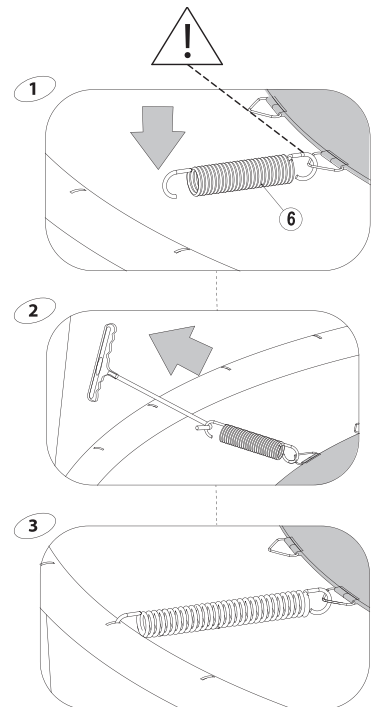

-  • Tape Measure
- Cord min. 5 meter long

* BOX REFERENCE: XX.XX

PRODUCTION ID: XXX **XXX**

Sports Trampoline

EXIT Silhouette Sports

Ø183/Ø244/Ø305/Ø366/Ø427

3

Sports Trampoline

EXIT Silhouette Sports

Ø183/Ø244/Ø305/Ø366/Ø427

4

The first hole

For 6-8-10ft

For 12-14ft

5

Sports Trampoline

EXIT Silhouette Sports

Ø183/Ø244/Ø305/Ø366/Ø427

6

7

Sports Trampoline

EXIT Silhouette Sports

∅183/∅244/∅305/∅366/∅427

8