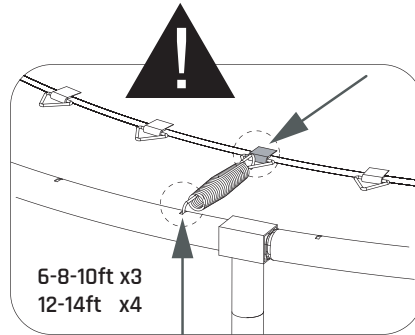

-  • Tape Measure
- Cord min. 5 meter long

* BOX REFERENCE: XX.XX

PRODUCTION ID: XXX **XXX**

Sports Trampoline

EXIT Silhouette Sports

Ø183/Ø244/Ø305/Ø366/Ø427

3

Sports Trampoline

EXIT Silhouette Sports

Ø183/Ø244/Ø305/Ø366/Ø427

4

The first hole

For 6-8-10ft

For 12-14ft

5

Sports Trampoline