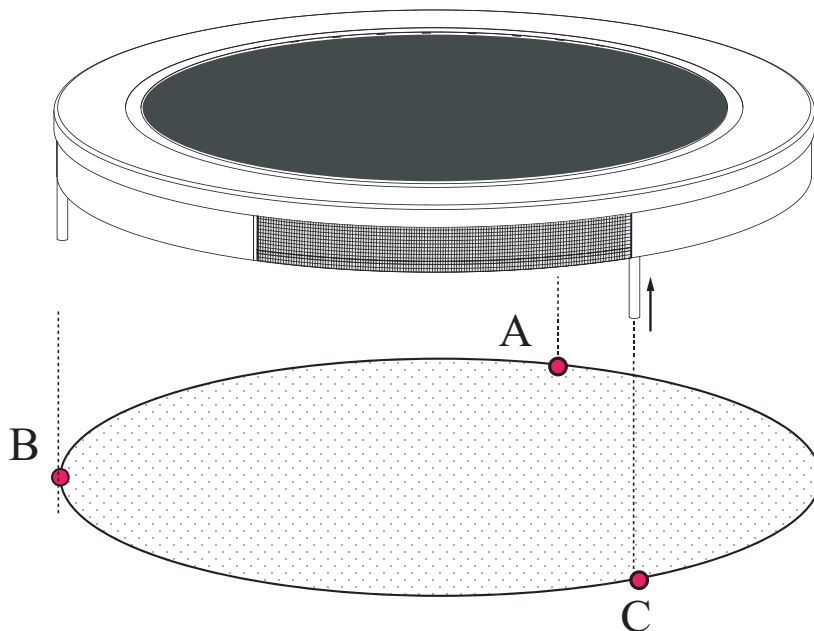

-  • Tape Measure
- Cord min. 5 meter long

* BOX REFERENCE: XX.XX

PRODUCTION ID: XXX **XXX**

Sports Trampoline

EXIT Silhouette Sports

Ø183/Ø244/Ø305/Ø366/Ø427

3

Sports Trampoline

EXIT Silhouette Sports

Ø183/Ø244/Ø305/Ø366/Ø427

4

The first hole

For 6-8-10ft

For 12-14ft

5

Sports Trampoline

EXIT Silhouette Sports

Ø183/Ø244/Ø305/Ø366/Ø427

6

7

Sports Trampoline

EXIT Silhouette Sports

∅183/∅244/∅305/∅366/∅427

8