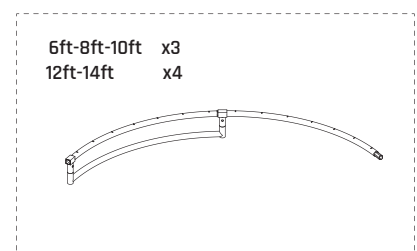

-  • Tape Measure
- Cord min. 5 meter long

* BOX REFERENCE: XX.XX

PRODUCTION ID: XXX **XXX**

Sports Trampoline

EXIT Silhouette Sports

Ø183/Ø244/Ø305/Ø366/Ø427

3

Sports Trampoline

EXIT Silhouette Sports

Ø183/Ø244/Ø305/Ø366/Ø427

4

The first hole

For 6-8-10ft

For 12-14ft

5

Sports Trampoline

EXIT Silhouette Sports

Ø183/Ø244/Ø305/Ø366/Ø427

6

7

Sports Trampoline

EXIT Silhouette Sports

∅183/∅244/∅305/∅366/∅427

8

9

10

6ft-8ft-10ft x3
12ft-14ft x4

Sports Trampoline

EXIT Silhouette Sports

Ø183/Ø244/Ø305/Ø366/Ø427

www.exittoys.com

Contact Information: