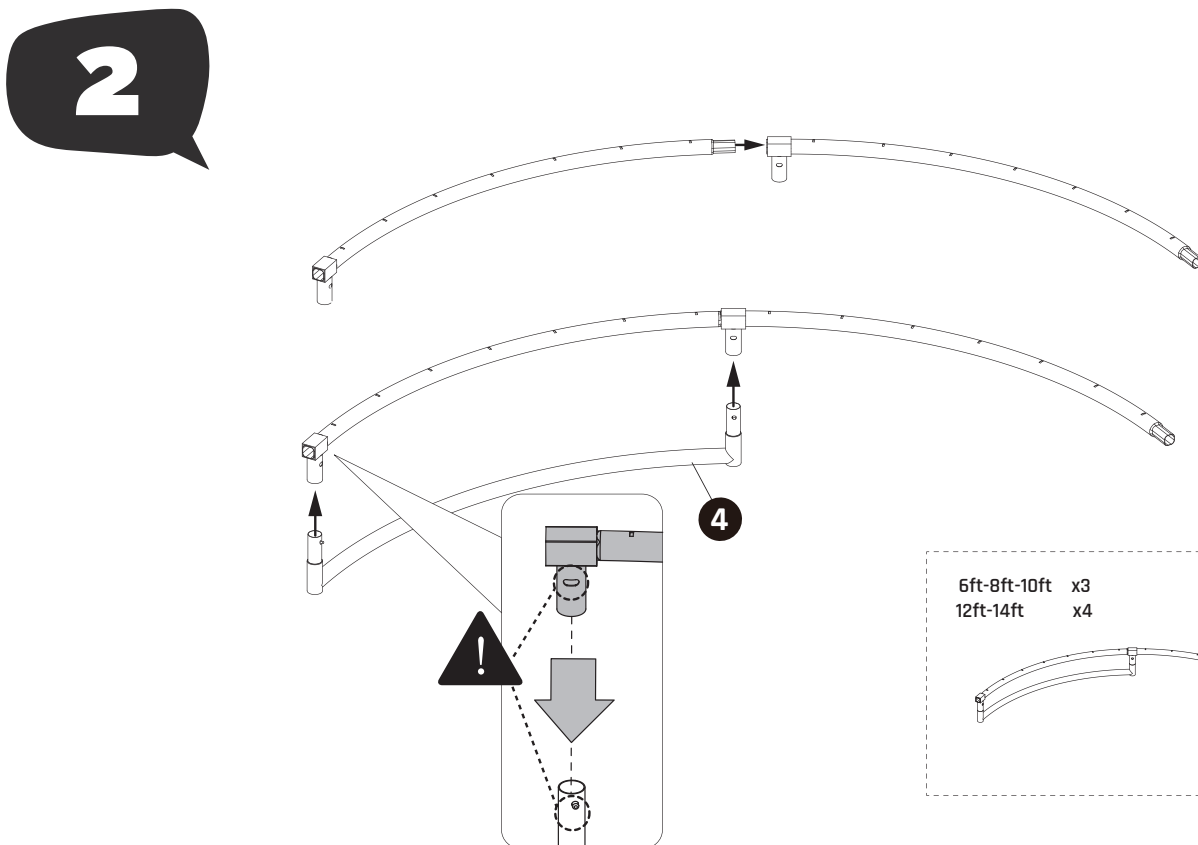

-  • Tape Measure
- Cord min. 5 meter long

* BOX REFERENCE: XX.XX

PRODUCTION ID: XXX **XXX**

Sports Trampoline

EXIT Silhouette Sports

Ø183/Ø244/Ø305/Ø366/Ø427

3

Sports Trampoline

EXIT Silhouette Sports

Ø183/Ø244/Ø305/Ø366/Ø427

4

The first hole

For 6-8-10ft

For 12-14ft

5

Sports Trampoline

EXIT Silhouette Sports

Ø183/Ø244/Ø305/Ø366/Ø427

6

7

Sports Trampoline

EXIT Silhouette Sports

∅183/∅244/∅305/∅366/∅427

8