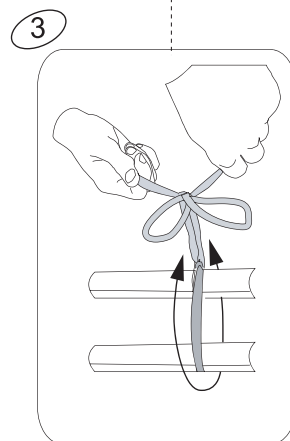

-  • Tape Measure
- Cord min. 5 meter long

* BOX REFERENCE: XX.XX

PRODUCTION ID: XXX **XXX**

Sports Trampoline

EXIT Silhouette Sports

Ø183/Ø244/Ø305/Ø366/Ø427

3

Sports Trampoline

EXIT Silhouette Sports

Ø183/Ø244/Ø305/Ø366/Ø427

4

The first hole

For 6-8-10ft

For 12-14ft

5

Sports Trampoline

EXIT Silhouette Sports

Ø183/Ø244/Ø305/Ø366/Ø427

6

7

Sports Trampoline

EXIT Silhouette Sports

∅183/∅244/∅305/∅366/∅427

8