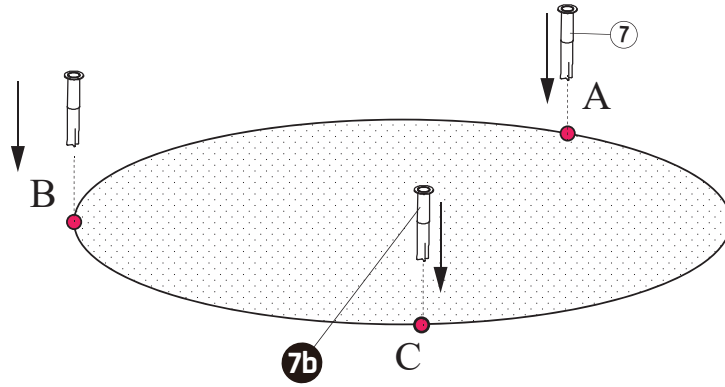

-  • Tape Measure
- Cord min. 5 meter long

* BOX REFERENCE: XX.XX

PRODUCTION ID: XXX **XXX**

Sports Trampoline

EXIT Silhouette Sports

Ø183/Ø244/Ø305/Ø366/Ø427

3

Sports Trampoline

EXIT Silhouette Sports

Ø183/Ø244/Ø305/Ø366/Ø427

4

The first hole

For 6-8-10ft

For 12-14ft

5

Sports Trampoline

EXIT Silhouette Sports

Ø183/Ø244/Ø305/Ø366/Ø427

6

7

Sports Trampoline

EXIT Silhouette Sports

∅183/∅244/∅305/∅366/∅427

8

9

10

6ft-8ft-10ft x3
12ft-14ft x4

Sports Trampoline

EXIT Silhouette Sports

Ø183/Ø244/Ø305/Ø366/Ø427

www.exittoys.com

Contact Information: