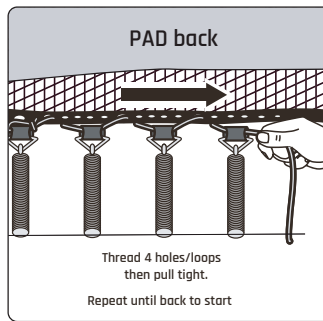

-  • Tape Measure
- Cord min. 5 meter long

* BOX REFERENCE: XX.XX

PRODUCTION ID: XXX **XXX**

Sports Trampoline

EXIT Silhouette Sports

Ø183/Ø244/Ø305/Ø366/Ø427

3

Sports Trampoline

EXIT Silhouette Sports

Ø183/Ø244/Ø305/Ø366/Ø427

4

The first hole

For 6-8-10ft

For 12-14ft

5

Sports Trampoline

EXIT Silhouette Sports

Ø183/Ø244/Ø305/Ø366/Ø427

6

7

Sports Trampoline

EXIT Silhouette Sports

∅183/∅244/∅305/∅366/∅427

8