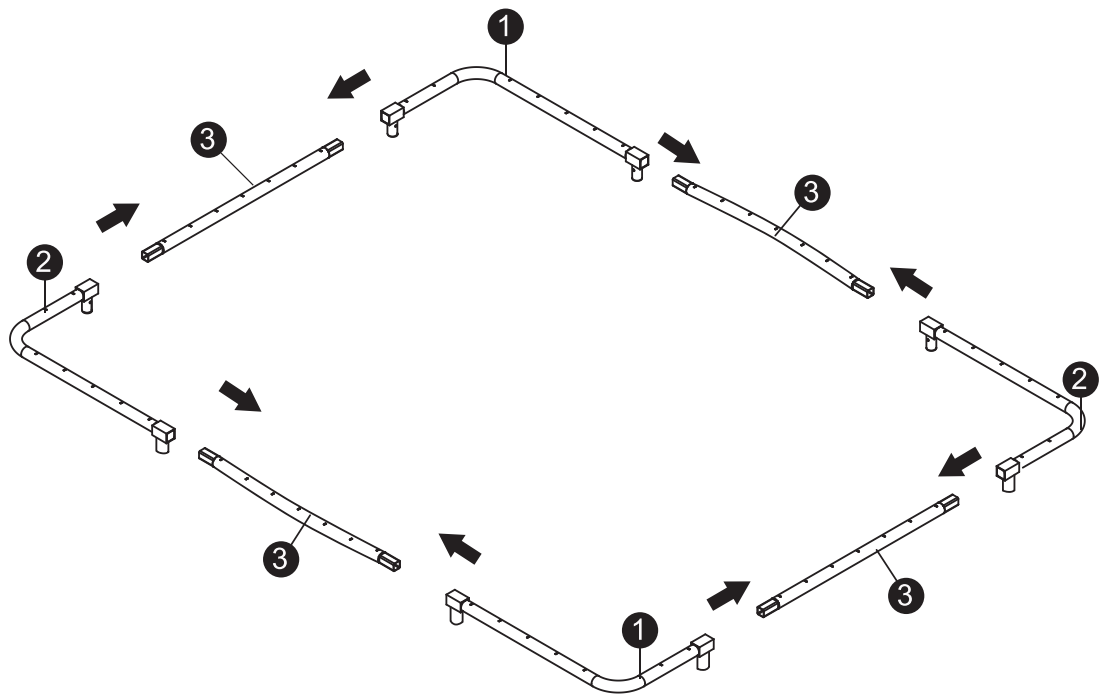

15

5*7ft	67.99.50.00	1X
7*10ft	67.99.50.00	1X
8*12ft	67.99.50.00	1X

16

5*7ft	63.99.68.00	1X
7*10ft	63.99.68.00	1X
8*12ft	63.99.68.00	1X

5*7ft	63.99.97.57	1X
7*10ft	63.99.97.70	1X
8*12ft	63.99.97.82	1X

17

5*7ft	63.99.67.00	1X
7*10ft	63.99.67.00	1X
8*12ft	63.99.67.00	1X

Tools required

- Tape Measure
- Cord min. 5 meter long

*

BOX REFERENCE:	XX.XX.X
PRODUCTION ID:	XXX

Sports Trampoline

EXIT Silhouette Sports
153x214/214x305/244x366

1

Sports Trampoline

EXIT Silhouette Sports
153x214/214x305/244x366

2

3

1

2

3

5X7ft trampoline
7x10ft trampoline

8x12ft trampoline