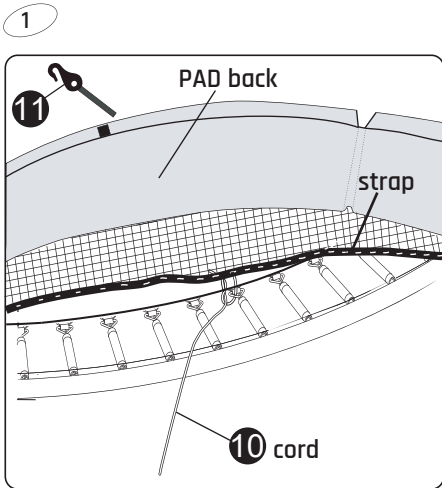

Tools required

- Tape Measure
- Cord min. 5 meter long

*

BOX REFERENCE:	XX.XX.X
PRODUCTION ID:	XXX

Sports Trampoline

EXIT Silhouette Sports
153x214/214x305/244x366

1

Sports Trampoline

EXIT Silhouette Sports
153x214/214x305/244x366

2

3

1

2

3

5X7ft trampoline
7x10ft trampoline

8x12ft trampoline

Sports Trampoline

EXIT Silhouette Sports
153x214/214x305/244x366

4

5

Sports Trampoline

EXIT Silhouette Sports
153x214/214x305/244x366

7

Sports Trampoline