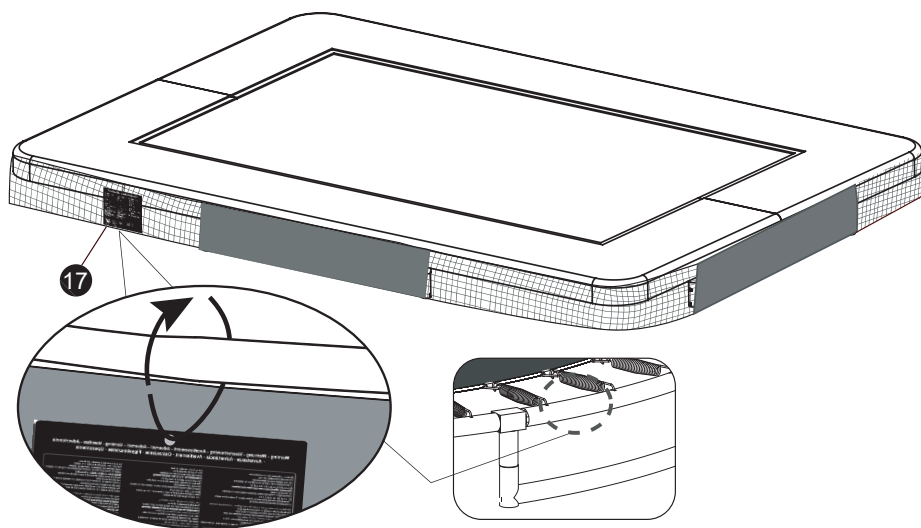

EXIT Silhouette Sports
153x214/214x305/244x366

2

3

1

2

3

5X7ft trampoline
7x10ft trampoline

8x12ft trampoline

Sports Trampoline

EXIT Silhouette Sports
153x214/214x305/244x366

4

5

Sports Trampoline

EXIT Silhouette Sports
153x214/214x305/244x366

7

Sports Trampoline

EXIT Silhouette Sports
153x214/214x305/244x366

www.exittoys.com

Contact Information:

Dutch Toys Group B.V.
Edisonstraat 83
7006 RB Doetinchem, The Netherlands

info@exittoys.com
www.exittoys.com

EXIT Toys is part of: