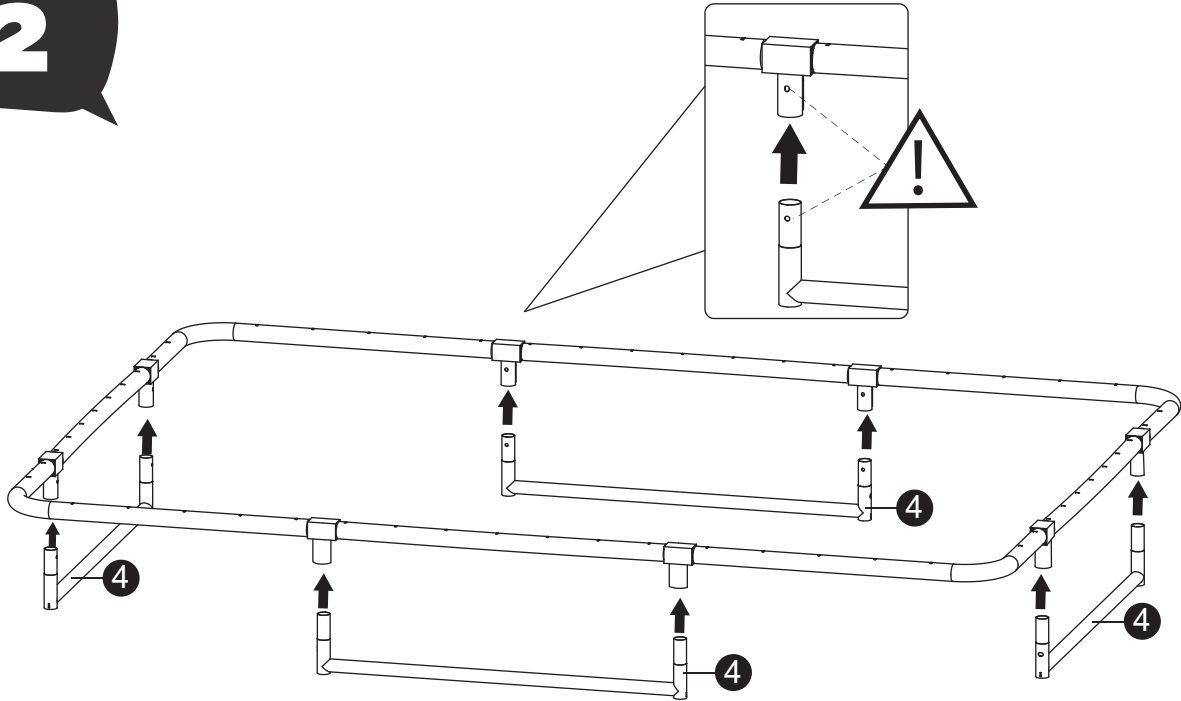

Sports Trampoline

EXIT Silhouette Sports
153x214/214x305/244x366

2