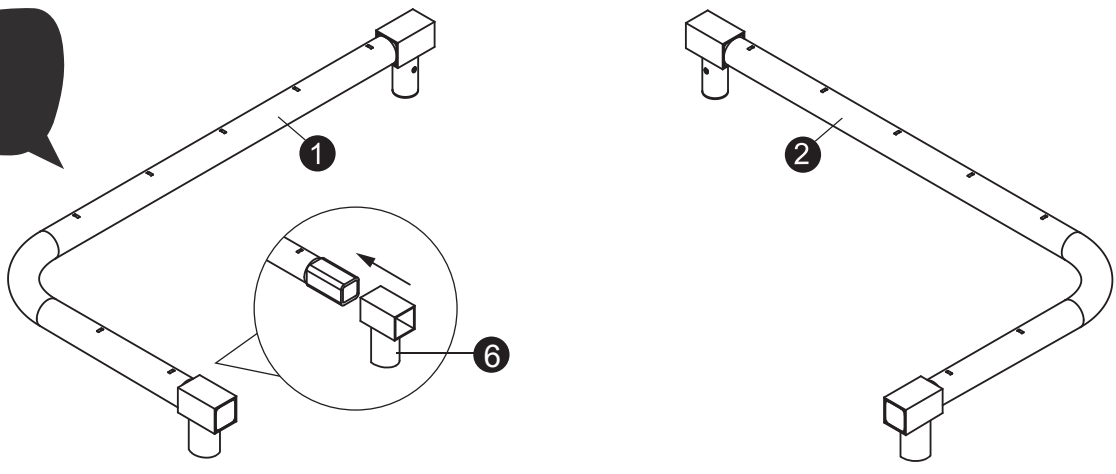

Tools required

- Tape Measure
- Cord min. 5 meter long

*

BOX REFERENCE:	XX.XX.X
PRODUCTION ID:	XXX

Sports Trampoline

EXIT Silhouette Sports
153x214/214x305/244x366

1

Sports Trampoline

EXIT Silhouette Sports
153x214/214x305/244x366

2

3

1

2

3

5X7ft trampoline
7x10ft trampoline

8x12ft trampoline