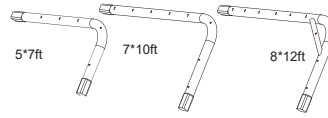

Sports Trampoline

Silhouette Sports

153x214/214x305/244x366

153x214 MAX 100kg
214x305 MAX 120kg
244x366 MAX 120kg

14+

WARNING
CHOKING HAZARD
small parts
Adult assembly required
retain for future reference

5x7FT=153x214

7x10FT=214x305

8x12FT=244x366

Sports Trampoline

EXIT Silhouette Sports
153x214/214x305/244x366

1

5*7 ft	63.22.57.01	2X	*
7*10ft	63.22.70.01	2X	*
8*12ft	63.22.82.01	2X	*

2

5*7 ft	63.22.57.02	2X	
7*10ft	63.22.70.02	2X	
8*12ft	63.22.82.02	2X	

3

5*7 ft	63.22.57.03	4X	*
7*10ft	63.22.70.03	4X	*
8*12ft	63.22.82.03	4X	*

4

5*7 ft	63.94.57.00	4X	
7*10ft	63.94.70.00	4X	
8*12ft	63.94.82.00	4X	

5

5*7 ft	63.99.66.00	4X	
7*10ft	63.99.66.00	4X	
8*12ft	63.99.66.00	4X	