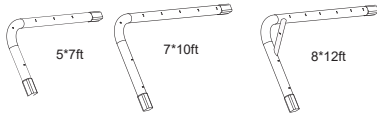

Sports Trampoline

Silhouette Sports

153x214/214x305/244x366

153x214 MAX 100kg
214x305 MAX 120kg
244x366 MAX 120kg

14+

WARNING
CHOKING HAZARD
small parts
Adult assembly required
retain for future reference

5x7FT=153x214

7x10FT=214x305

8x12FT=244x366

Sports Trampoline

EXIT Silhouette Sports
153x214/214x305/244x366

1

5*7 ft	63.22.57.01	2X	*
7*10ft	63.22.70.01	2X	*
8*12ft	63.22.82.01	2X	*

2

5*7 ft	63.22.57.02	2X	
7*10ft	63.22.70.02	2X	
8*12ft	63.22.82.02	2X	