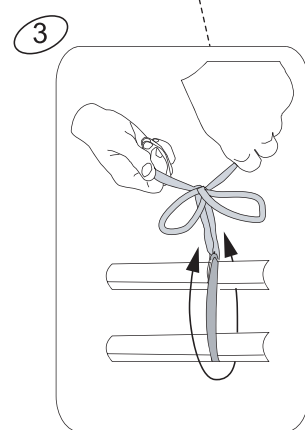

Tools required

- Tape Measure
- Cord min. 5 meter long

*

BOX REFERENCE:	XX.XX.X
PRODUCTION ID:	XXX

Sports Trampoline

EXIT Silhouette Sports
153x214/214x305/244x366

1

Sports Trampoline

EXIT Silhouette Sports
153x214/214x305/244x366

2

3

1

2

3

5X7ft trampoline
7x10ft trampoline

8x12ft trampoline

Sports Trampoline

EXIT Silhouette Sports
153x214/214x305/244x366

4

5

Sports Trampoline

EXIT Silhouette Sports
153x214/214x305/244x366

7

Sports Trampoline