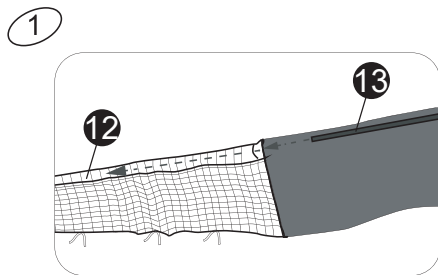

Tools required

- Tape Measure
- Cord min. 5 meter long

*

BOX REFERENCE:	XX.XX.X
PRODUCTION ID:	XXX

Sports Trampoline

EXIT Silhouette Sports
153x214/214x305/244x366

1

Sports Trampoline

EXIT Silhouette Sports
153x214/214x305/244x366

2

3

1

2

3

5X7ft trampoline
7x10ft trampoline

8x12ft trampoline

Sports Trampoline

EXIT Silhouette Sports
153x214/214x305/244x366

4

5

Sports Trampoline

EXIT Silhouette Sports
153x214/214x305/244x366

7

Sports Trampoline