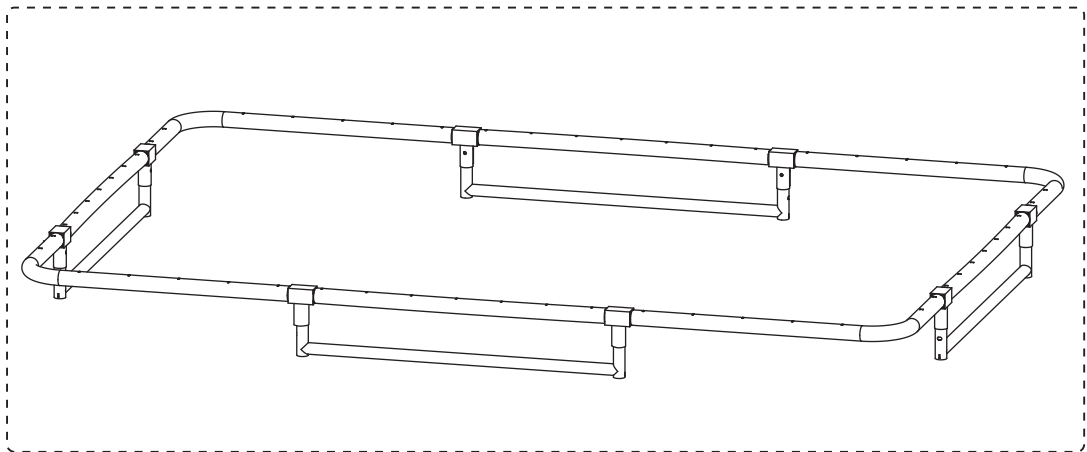

Tools required

- Tape Measure
- Cord min. 5 meter long

*

BOX REFERENCE:	XX.XX.X
PRODUCTION ID:	XXX

Sports Trampoline

EXIT Silhouette Sports
153x214/214x305/244x366

1

Sports Trampoline

EXIT Silhouette Sports
153x214/214x305/244x366

2

3

1

2

3

5X7ft trampoline
7x10ft trampoline

8x12ft trampoline