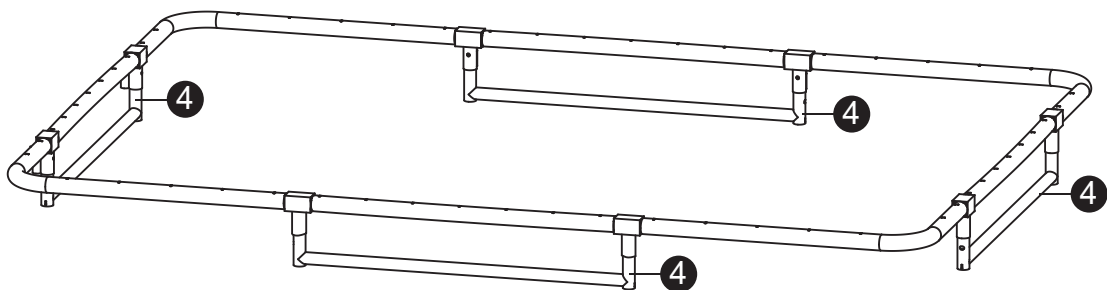

Tools required

- Tape Measure
- Cord min. 5 meter long

*

BOX REFERENCE:	XX.XX.X
PRODUCTION ID:	XXX

Sports Trampoline

EXIT Silhouette Sports
153x214/214x305/244x366

1

Sports Trampoline

EXIT Silhouette Sports
153x214/214x305/244x366

2

3

1

2

3

5X7ft trampoline
7x10ft trampoline

8x12ft trampoline