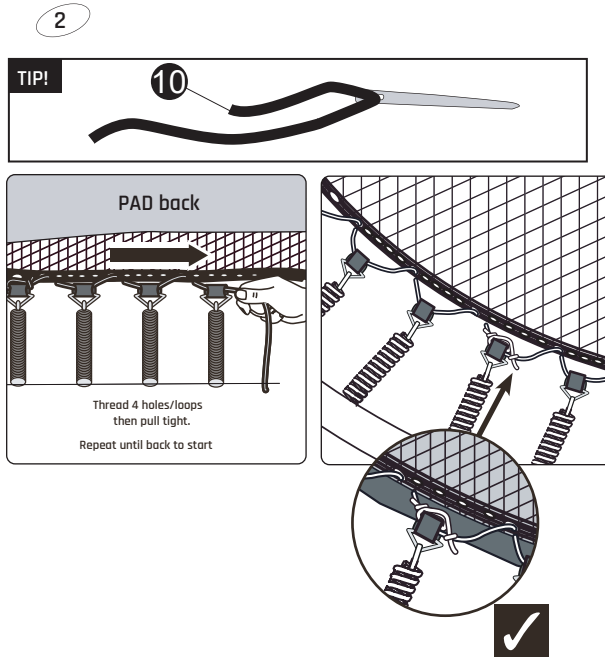

Tools required

- Tape Measure
- Cord min. 5 meter long

*

BOX REFERENCE:	XX.XX.X
PRODUCTION ID:	XXX

Sports Trampoline

EXIT Silhouette Sports
153x214/214x305/244x366

1

Sports Trampoline

EXIT Silhouette Sports
153x214/214x305/244x366

2

3

1

2

3

5X7ft trampoline
7x10ft trampoline

8x12ft trampoline

Sports Trampoline

EXIT Silhouette Sports
153x214/214x305/244x366

4

5

Sports Trampoline

EXIT Silhouette Sports
153x214/214x305/244x366

7

Sports Trampoline