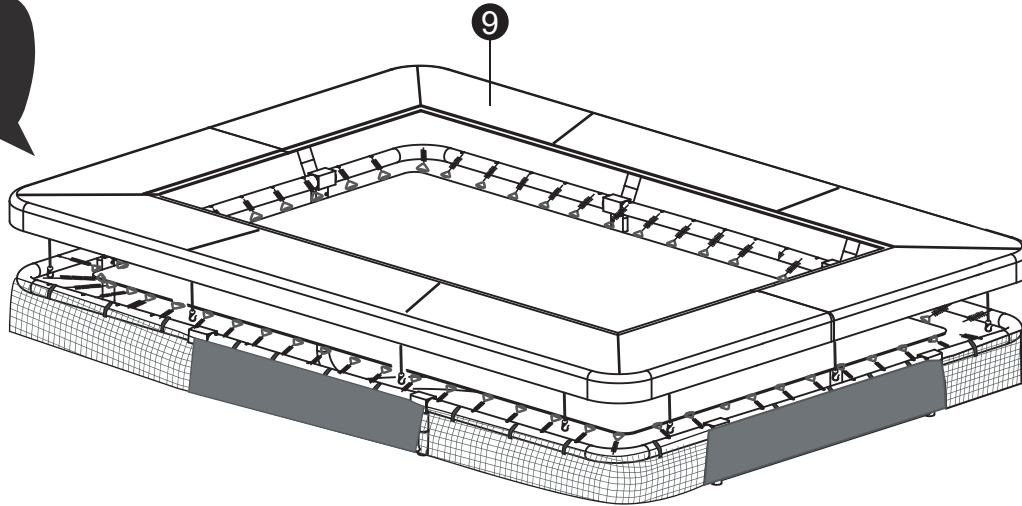

Tools required

- Tape Measure
- Cord min. 5 meter long

*

BOX REFERENCE:	XX.XX.X
PRODUCTION ID:	XXX

Sports Trampoline

EXIT Silhouette Sports
153x214/214x305/244x366

1

Sports Trampoline

EXIT Silhouette Sports
153x214/214x305/244x366

2

3

1

2

3

5X7ft trampoline
7x10ft trampoline

8x12ft trampoline

Sports Trampoline

EXIT Silhouette Sports
153x214/214x305/244x366

4

5

Sports Trampoline

EXIT Silhouette Sports
153x214/214x305/244x366

7

Sports Trampoline