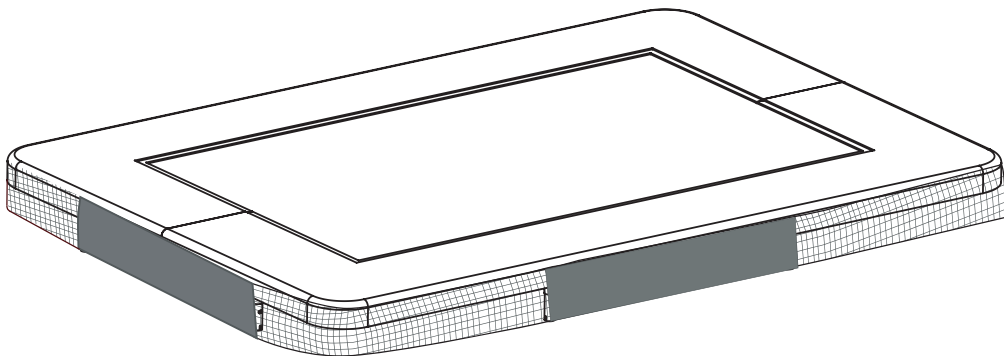

Sports Trampoline

Silhouette Sports

153x214/214x305/244x366

153x214 MAX 100kg
214x305 MAX 120kg
244x366 MAX 120kg

14+

WARNING
CHOKING HAZARD
small parts
Adult assembly required
retain for future reference

5x7FT=153x214

7x10FT=214x305

8x12FT=244x366

Sports Trampoline

EXIT Silhouette Sports
153x214/214x305/244x366

1

5*7 ft	63.22.57.01	2X	*
7*10ft	63.22.70.01	2X	*
8*12ft	63.22.82.01	2X	*

2

5*7 ft	63.22.57.02	2X	
7*10ft	63.22.70.02	2X	
8*12ft	63.22.82.02	2X	