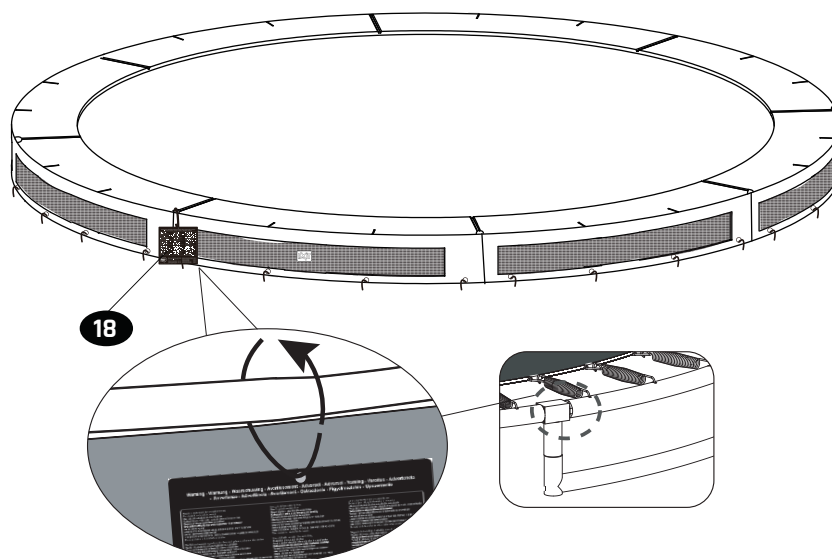

15

Part.Nr.	10ft	12ft	14ft
14	24	32	32

16