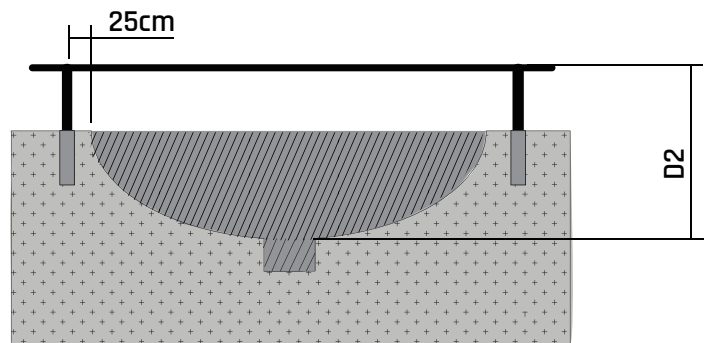

# Sports Trampoline

EXIT Elegant Sports

ø305/ø366/ø427

**13**

**14**

| Size            | D2       |
|-----------------|----------|
| ø10 ft (ø305cm) | min.90cm |
| ø12 ft (ø366cm) | min.92cm |
| ø14 ft (ø427cm) | min.95cm |