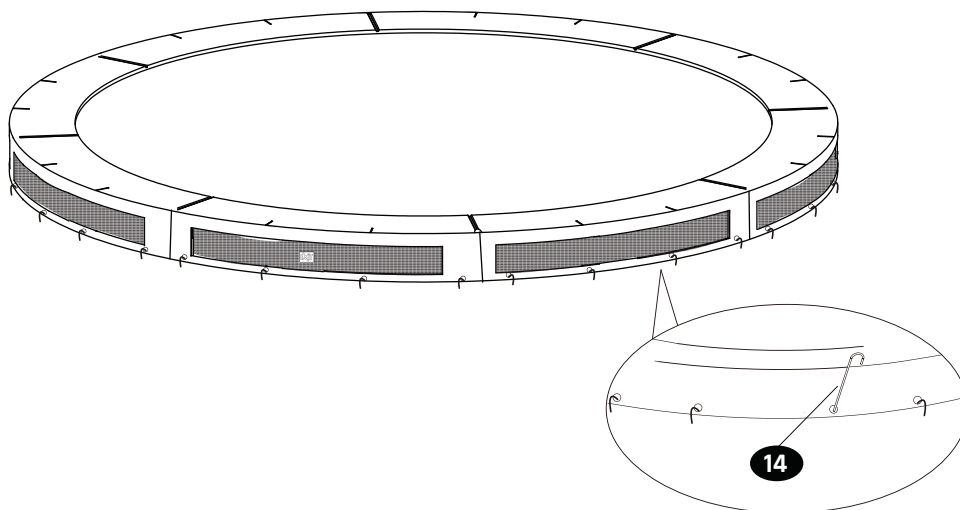

15

Part.Nr.	10ft	12ft	14ft
14	24	32	32