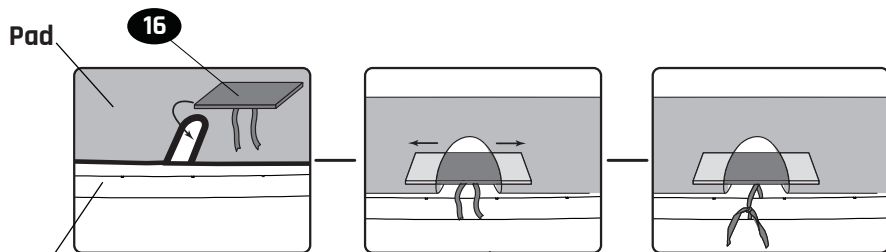

# Sports Trampoline

EXIT Elegant Sports

Ø305/Ø366/Ø427

11

**12**

Pad

16

7