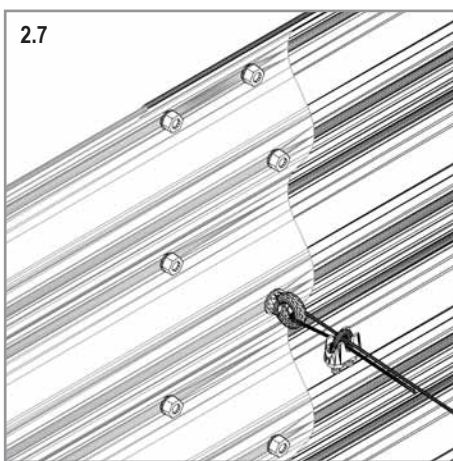

EXTENSION 858
(+ BASIC 858)

CURVE 858
(+ BASIC 858)

ROUND 858

VM0030gb-R

2

7mm
8mm

7mm
8mm

T25

VM0030gb-R

Item No.	Part	Sect. Ref.	Size mm	Quantity 858			
				Basic	Ext.	Curve	Round
3201		- (2)	Ø4.8 x 6	150x	50x	100x	100x
3202		2	M5	-	4x	4x	-
3203		2	M5	-	4x	4x	-
3204		2	M3	-	4x	4x	-
3205		1 2	1000	-	2x	2x	-
3220		1 2	900 x 858	2x	2x	2x	-

Item No.	Part	Sect. Ref.	Size mm	Quantity 858			
				Basic	Ext.	Curve	Round
3225		1 2	459 x 858	4x	-	1x	4x
3230		1 2	459 X 858	-	-	1x	-
3324		2	M5 x 7	150x	50x	100x	100x
3325		2	Ø9.5/5.5	300x	100x	200x	200x
3326		2	M5	150x	50x	100x	100x
7395		2	Ø12/6.5	-	4x	4x	-