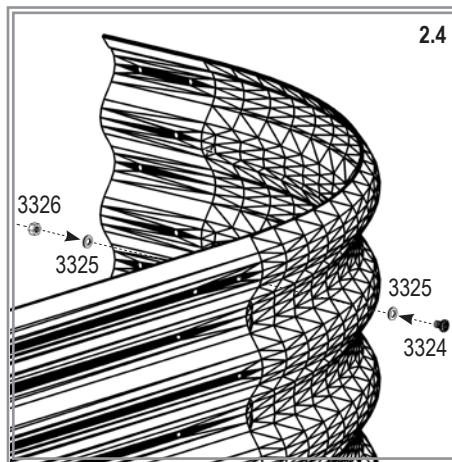

EXTENSION 858
(+ BASIC 858)

CURVE 858
(+ BASIC 858)

ROUND 858

VM0030gb-R

2

7mm
8mm

7mm
8mm

T25

VM0030gb-R

Item No.	Part	Sect. Ref.	Size mm	Quantity 858			
				Basic	Ext.	Curve	Round
3201		- (2)	Ø4.8 x 6	150x	50x	100x	100x
3202		2	M5	-	4x	4x	-
3203		2	M5	-	4x	4x	-
3204		2	M3	-	4x	4x	-
3205		1 2	1000	-	2x	2x	-
3220		1 2	900 x 858	2x	2x	2x	-

Item No.	Part	Sect. Ref.	Size mm	Quantity 858			
				Basic	Ext.	Curve	Round
3225		1 2	459 x 858	4x	-	1x	4x
3230		1 2	459 X 858	-	-	1x	-
3324		2	M5 x 7	150x	50x	100x	100x
3325		2	Ø9.5/5.5	300x	100x	200x	200x
3326		2	M5	150x	50x	100x	100x
7395		2	Ø12/6.5	-	4x	4x	-