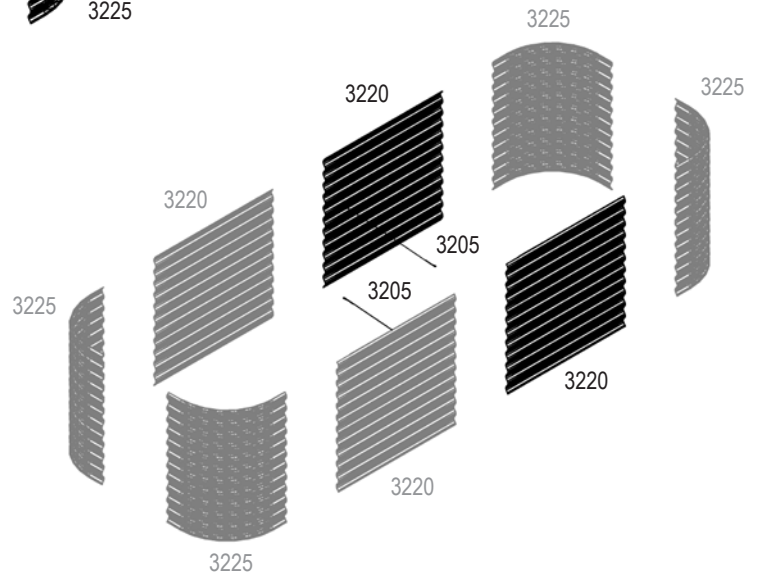

VM0030gb-R

- BASIC 858

- EXTENSION 858

- CURVE 858

- ROUND 858

1

BASIC 858

3225

EXTENSION 858
(+ BASIC 858)

CURVE 858
(+ BASIC 858)

ROUND 858

VM0030gb-R

2

7mm
8mm

7mm
8mm

T25

VM0030gb-R

Item No.	Part	Sect. Ref.	Size mm	Quantity 858			
				Basic	Ext.	Curve	Round
3201		- (2)	Ø4.8 x 6	150x	50x	100x	100x
3202		2	M5	-	4x	4x	-
3203		2	M5	-	4x	4x	-
3204		2	M3	-	4x	4x	-
3205		1 2	1000	-	2x	2x	-
3220		1 2	900 x 858	2x	2x	2x	-

Item No.	Part	Sect. Ref.	Size mm	Quantity 858			
				Basic	Ext.	Curve	Round
3225		1 2	459 x 858	4x	-	1x	4x
3230		1 2	459 X 858	-	-	1x	-
3324		2	M5 x 7	150x	50x	100x	100x
3325		2	Ø9.5/5.5	300x	100x	200x	200x
3326		2	M5	150x	50x	100x	100x
7395		2	Ø12/6.5	-	4x	4x	-