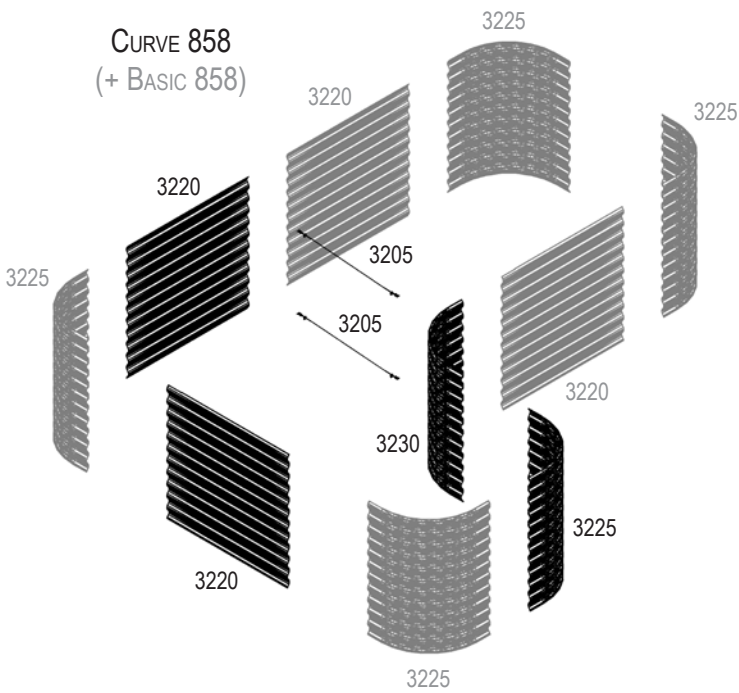

VM0030gb-R

- BASIC 858

- EXTENSION 858

- CURVE 858

- ROUND 858

1

BASIC 858

3225

EXTENSION 858
(+ BASIC 858)

CURVE 858
(+ BASIC 858)

ROUND 858

VM0030gb-R

2

7mm
8mm

7mm
8mm

T25

VM0030gb-R

Item No.	Part	Sect. Ref.	Size mm	Quantity 858			
				Basic	Ext.	Curve	Round
3201		- (2)	Ø4.8 x 6	150x	50x	100x	100x
3202		2	M5	-	4x	4x	-
3203		2	M5	-	4x	4x	-
3204		2	M3	-	4x	4x	-
3205		1 2	1000	-	2x	2x	-
3220		1 2	900 x 858	2x	2x	2x	-

Item No.	Part	Sect. Ref.	Size mm	Quantity 858			
				Basic	Ext.	Curve	Round
3225		1 2	459 x 858	4x	-	1x	4x
3230		1 2	459 X 858	-	-	1x	-
3324		2	M5 x 7	150x	50x	100x	100x
3325		2	Ø9.5/5.5	300x	100x	200x	200x
3326		2	M5	150x	50x	100x	100x
7395		2	Ø12/6.5	-	4x	4x	-