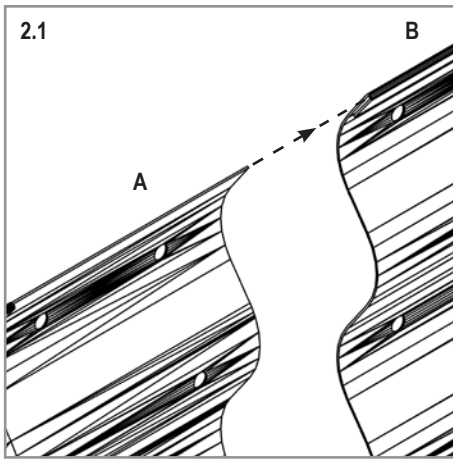

EXTENSION 858
(+ BASIC 858)

CURVE 858
(+ BASIC 858)

ROUND 858

VM0030gb-R

2

7mm
8mm

7mm
8mm

T25

VM0030gb-R

Item No.	Part	Sect. Ref.	Size mm	Quantity 858			
				Basic	Ext.	Curve	Round
3201		- (2)	Ø4.8 x 6	150x	50x	100x	100x
3202		2	M5	-	4x	4x	-
3203		2	M5	-	4x	4x	-
3204		2	M3	-	4x	4x	-
3205		1 2	1000	-	2x	2x	-
3220		1 2	900 x 858	2x	2x	2x	-

Item No.	Part	Sect. Ref.	Size mm	Quantity 858			
				Basic	Ext.	Curve	Round
3225		1 2	459 x 858	4x	-	1x	4x
3230		1 2	459 X 858	-	-	1x	-
3324		2	M5 x 7	150x	50x	100x	100x
3325		2	Ø9.5/5.5	300x	100x	200x	200x
3326		2	M5	150x	50x	100x	100x
7395		2	Ø12/6.5	-	4x	4x	-