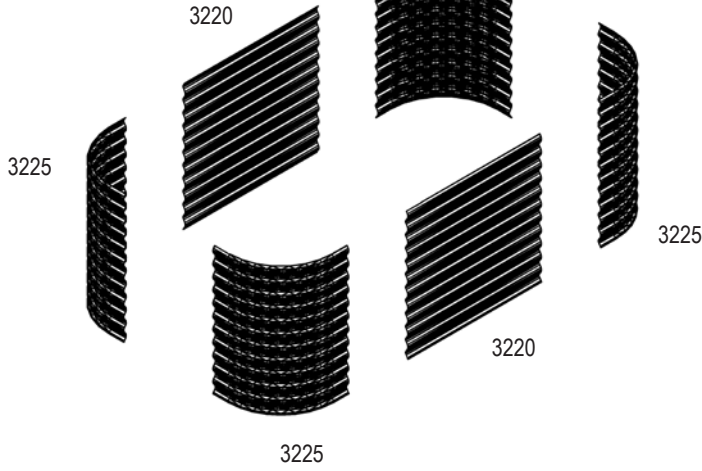

VM0030gb-R

- BASIC 858

- EXTENSION 858

- CURVE 858

- ROUND 858

1

BASIC 858

3225

EXTENSION 858
(+ BASIC 858)

CURVE 858
(+ BASIC 858)

ROUND 858

VM0030gb-R

2

7mm
8mm

7mm
8mm

T25

VM0030gb-R

Item No.	Part	Sect. Ref.	Size mm	Quantity 858			
				Basic	Ext.	Curve	Round
3201		- (2)	Ø4.8 x 6	150x	50x	100x	100x
3202		2	M5	-	4x	4x	-
3203		2	M5	-	4x	4x	-
3204		2	M3	-	4x	4x	-
3205		1 2	1000	-	2x	2x	-
3220		1 2	900 x 858	2x	2x	2x	-

Item No.	Part	Sect. Ref.	Size mm	Quantity 858			
				Basic	Ext.	Curve	Round
3225		1 2	459 x 858	4x	-	1x	4x
3230		1 2	459 X 858	-	-	1x	-
3324		2	M5 x 7	150x	50x	100x	100x
3325		2	Ø9.5/5.5	300x	100x	200x	200x
3326		2	M5	150x	50x	100x	100x
7395		2	Ø12/6.5	-	4x	4x	-