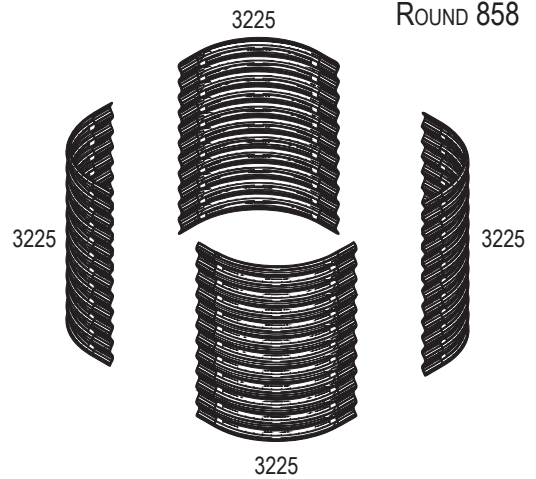

VM0030gb-R

- BASIC 858

- EXTENSION 858

- CURVE 858

- ROUND 858

1

BASIC 858

3225

EXTENSION 858
(+ BASIC 858)

CURVE 858
(+ BASIC 858)

ROUND 858

VM0030gb-R

2

7mm
8mm

7mm
8mm

T25

VM0030gb-R

Item No.	Part	Sect. Ref.	Size mm	Quantity 858			
				Basic	Ext.	Curve	Round
3201		- (2)	Ø4.8 x 6	150x	50x	100x	100x
3202		2	M5	-	4x	4x	-
3203		2	M5	-	4x	4x	-
3204		2	M3	-	4x	4x	-
3205		1 2	1000	-	2x	2x	-
3220		1 2	900 x 858	2x	2x	2x	-

Item No.	Part	Sect. Ref.	Size mm	Quantity 858			
				Basic	Ext.	Curve	Round
3225		1 2	459 x 858	4x	-	1x	4x
3230		1 2	459 X 858	-	-	1x	-
3324		2	M5 x 7	150x	50x	100x	100x
3325		2	Ø9.5/5.5	300x	100x	200x	200x
3326		2	M5	150x	50x	100x	100x
7395		2	Ø12/6.5	-	4x	4x	-