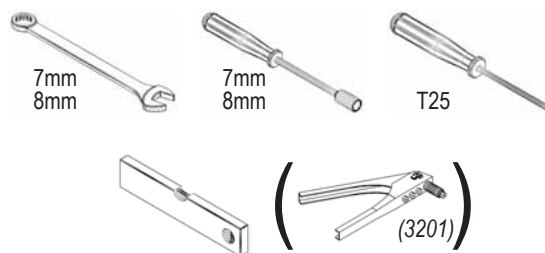

Item No.	Part	Sect. Ref.	Size mm	Quantity 858			
				Basic	Ext.	Curve	Round
3201		- (2)	Ø4.8 x 6	150x	50x	100x	100x
3202		2	M5	-	4x	4x	-
3203		2	M5	-	4x	4x	-
3204		2	M3	-	4x	4x	-
3205		1 2	1000	-	2x	2x	-
3220		1 2	900 x 858	2x	2x	2x	-

Item No.	Part	Sect. Ref.	Size mm	Quantity 858			
				Basic	Ext.	Curve	Round
3225		1 2	459 x 858	4x	-	1x	4x
3230		1 2	459 X 858	-	-	1x	-
3324		2	M5 x 7	150x	50x	100x	100x
3325		2	Ø9.5/5.5	300x	100x	200x	200x
3326		2	M5	150x	50x	100x	100x
7395		2	Ø12/6.5	-	4x	4x	-

E.P.H. Schmidt u. Co. GmbH
Hoefkerstrasse 30
44149 Dortmund
Postfach 170163
44060 Dortmund
Deutschland
Tel.: +49 231 941655 0
Fax: +49 231 941655 99
www.eph-schmidt.de
verkauf@eph-schmidt.de

OPJ A/S
Volderslevvej 36 A
5260 Odense S
Danmark
Tel.: +45 66 15 10 30
Fax: +45 66 15 00 84
www.opj.dk
opj@opj.dk