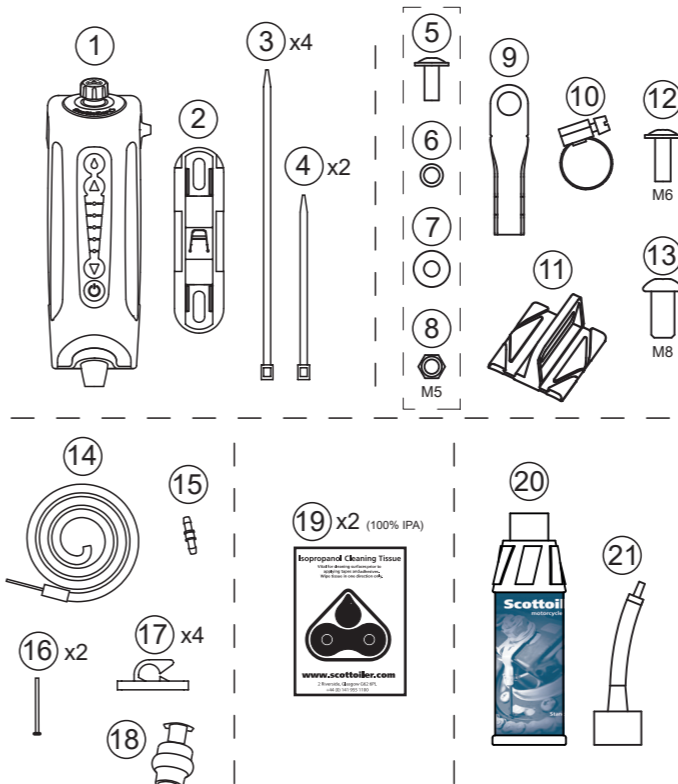

Tools Required