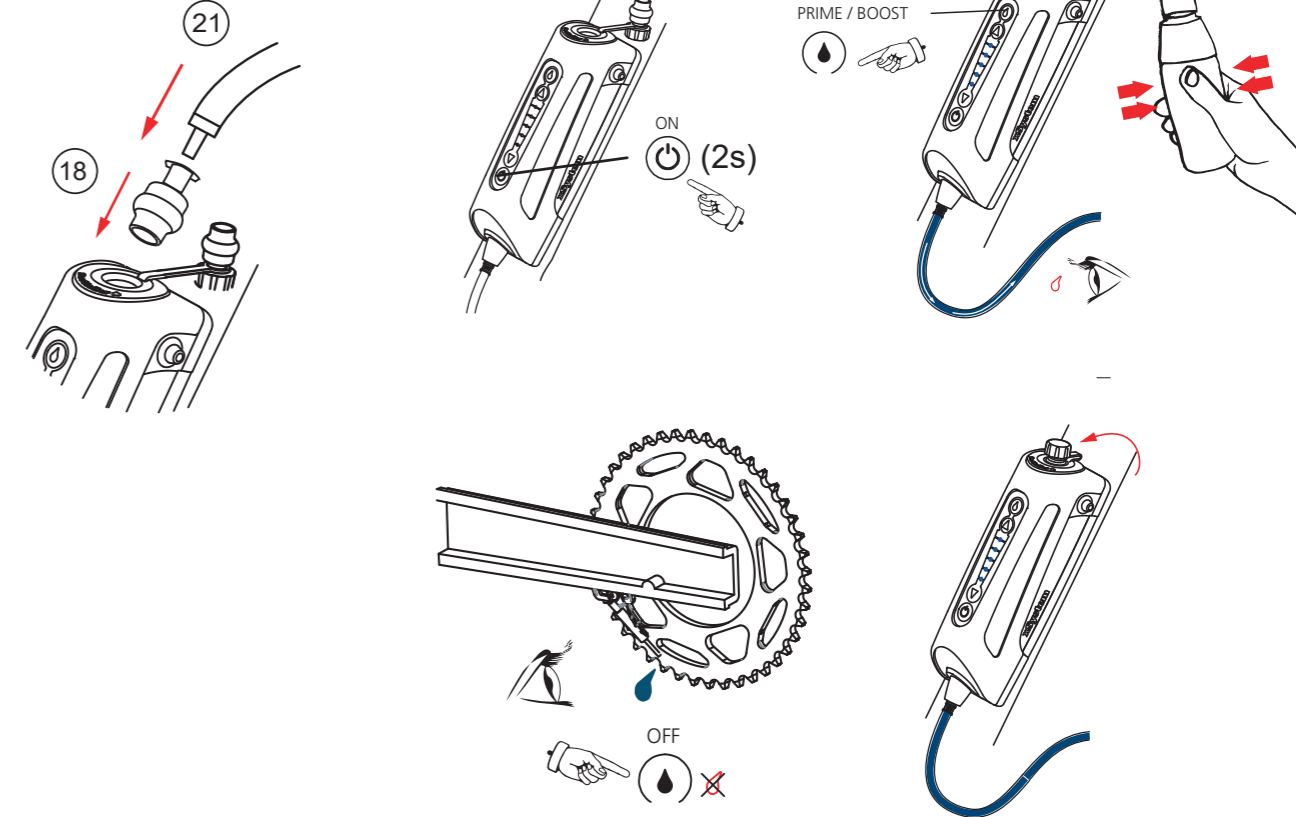

5

EN: FRAME MUST BE OIL FREE
DE: RAHMEN MUSS ÖLFREI SEIN
FR: CADRE DOIT ETRE EXEMPT D'HUILE
ES: NO DEBE HABER ACEITE EN EL BASTIDOR
IT: CORNICE DEVE ESSERE ESENTE DA OLIO
NL: HET FRAME MOET OLIEVRIJ ZIJN

6

7

Fill

Prime

8

SCOTTOIL ONLY

AUTO ON/OFF

MANUAL OFF

xSystem Flowrates

LED Position	Number of LED flashes	1 drop every X seconds
1		10 ● MAX
2		20
3	***	30
4		40
5		50
1	△	60
2		80
3	**	100 ● START
4		120
5		150
1	▽	180
2		210
3	*	240
4		300
5		360 ● MIN

Tools Required

xSystem
motorcycle chain oiler

www.scottoiler.com
SCOTTOILER

register your product
www.scottoiler.com/warranty

installation videos
www.scottoiler.com/xsystem/videos

installation guides
www.scottoiler.com/mybike