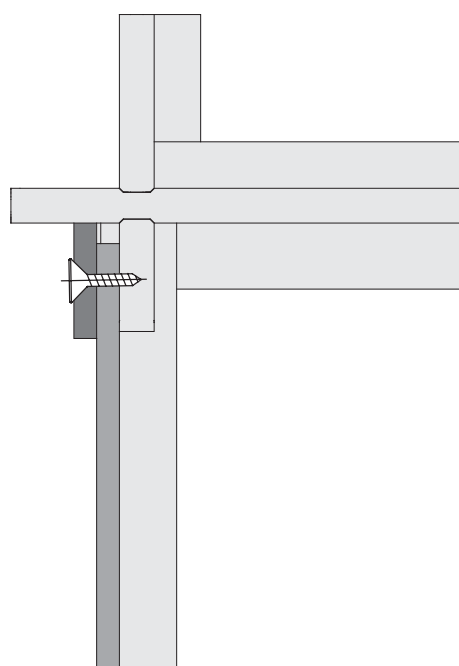

 V ceně není zahrnuto
 Ikke inkluderet

*  Leim
 Colle
 Glue
 Lijm
 Pegamento
 Colla
 lepidlo
 Lim

03

1x

03

Ø3 mm 4x50
6x

A diagram showing a 3mm diameter drill bit and a 4x50mm screw. The text "6x" is written below the drill bit.

Ø3 mm 4x50

8x

16x 

280x 

Ø3 mm 4x50

24x

Ø3 mm 4x35

12x