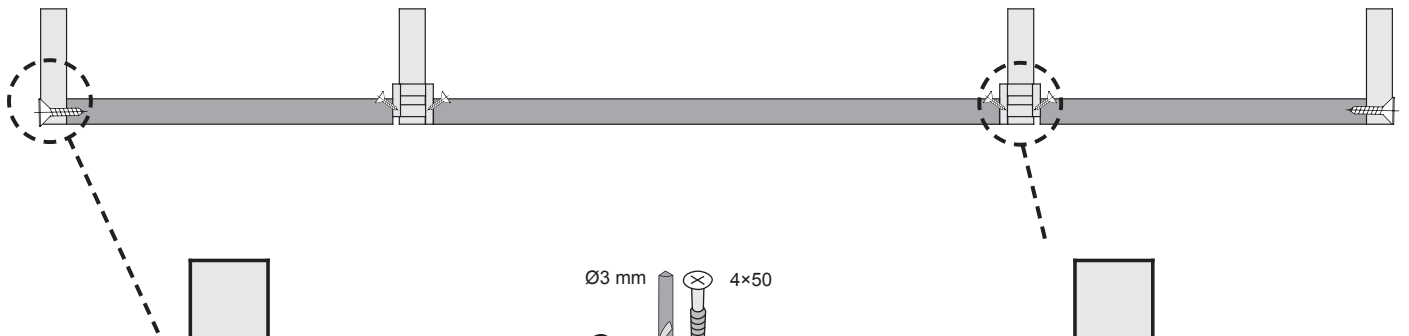

 V ceně není zahrnuto
 Ikke inkluderet

*  Leim
 Colle
 Glue
 Lijm
 Pegamento
 Colla
 lepidlo
 Lim

03

1x

03

Ø3 mm 4x50
6x

A diagram showing a 3mm diameter drill bit and a 4x50mm screw. The text "6x" is written below the drill bit.