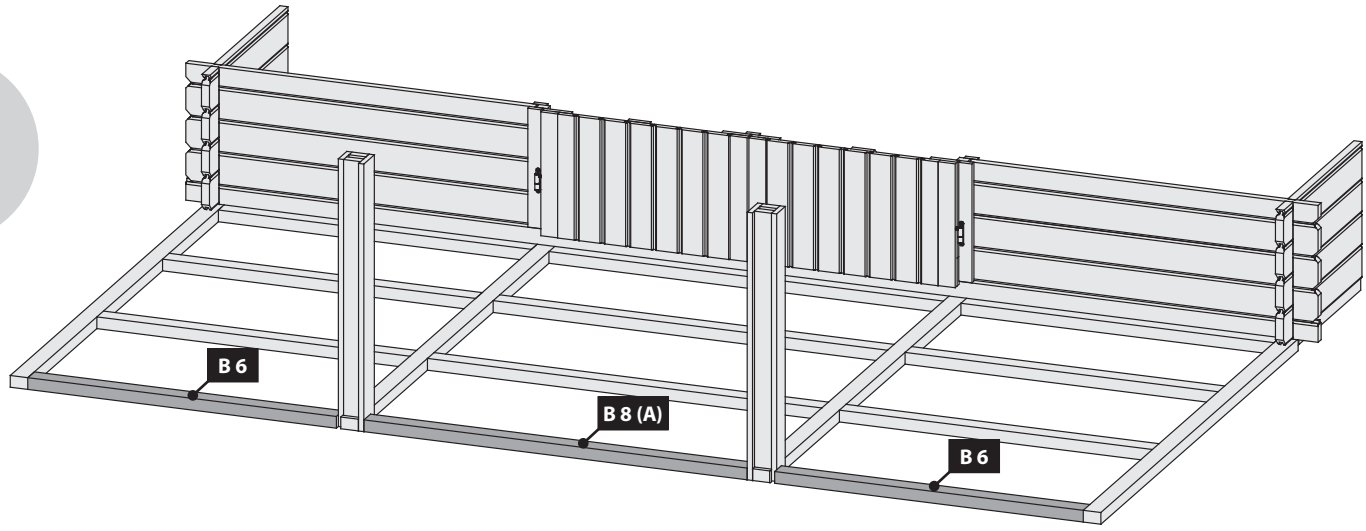

03

1x

03

Ø3 mm 4x50
6x

A diagram showing a 3mm diameter drill bit and a 4x50mm screw. The text "6x" is written below the drill bit.