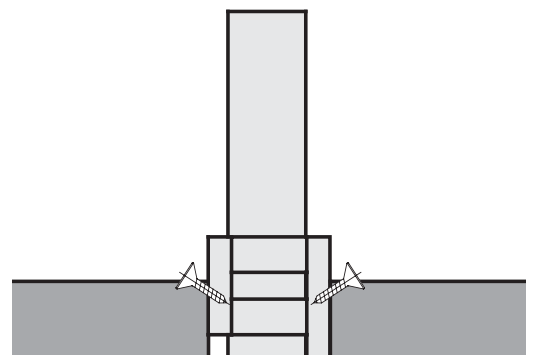

 V ceně není zahrnuto
 Ikke inkluderet

*  Leim
 Colle
 Glue
 Lijm
 Pegamento
 Colla
 lepidlo
 Lim

03

1x

03

Ø3 mm 4x50
6x

A diagram showing a 3mm diameter drill bit and a 4x50mm screw. The text "6x" is written below the drill bit.