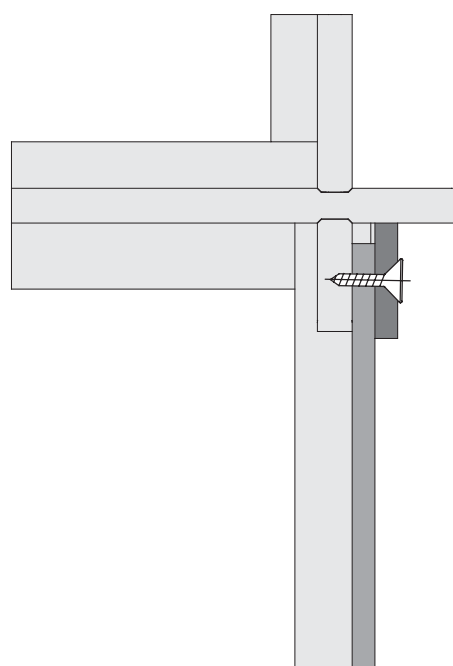

 V ceně není zahrnuto
 Ikke inkluderet

*  Leim
 Colle
 Glue
 Lijm
 Pegamento
 Colla
 lepidlo
 Lim

03

1x

03

Ø3 mm 4x50
6x

A diagram showing a 3mm diameter drill bit and a 4x50mm screw. The text "6x" is written below the drill bit.

Ø3 mm 4x50

8x

16x 

280x 

Ø3 mm 4x50

24x

Ø3 mm 4x35

12x