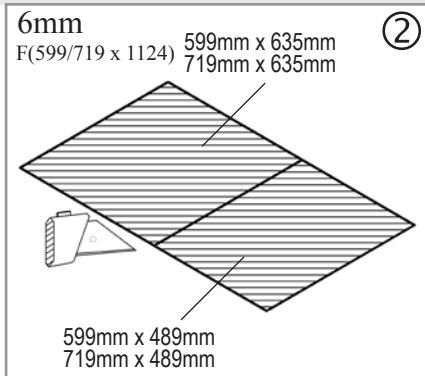

ADDITIONAL ROOF VENT T E