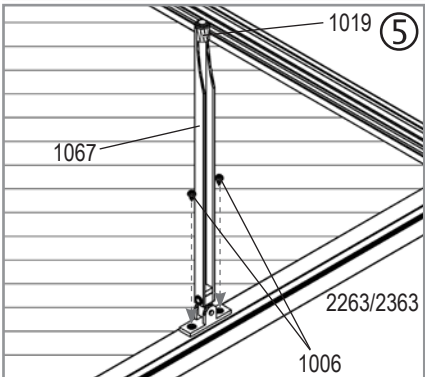

ADDITIONAL ROOF VENT T E