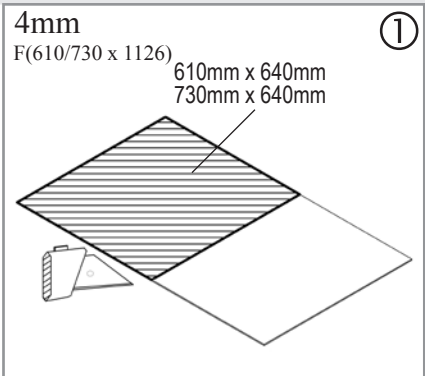

ADDITIONAL ROOF VENT T E