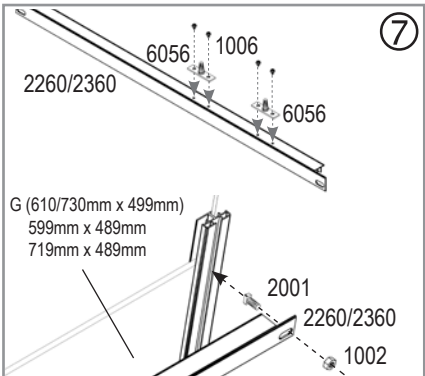

ADDITIONAL ROOF VENT T E