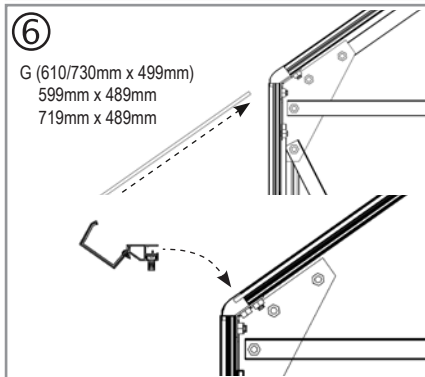

ADDITIONAL ROOF VENT T E