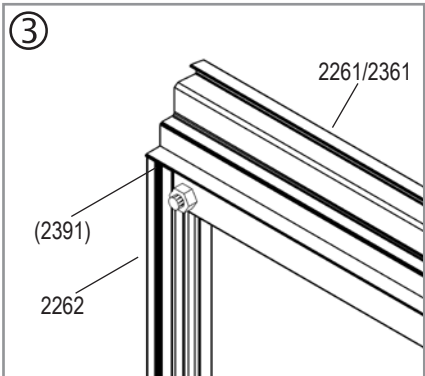

ADDITIONAL ROOF VENT T E