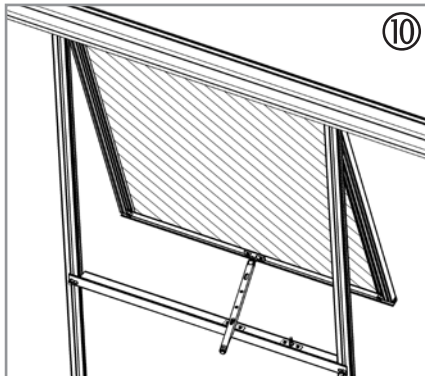

ADDITIONAL ROOF VENT T E