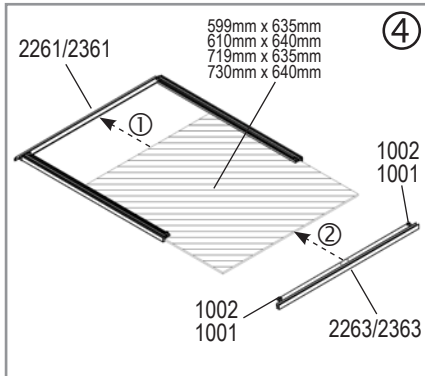

ADDITIONAL ROOF VENT T E