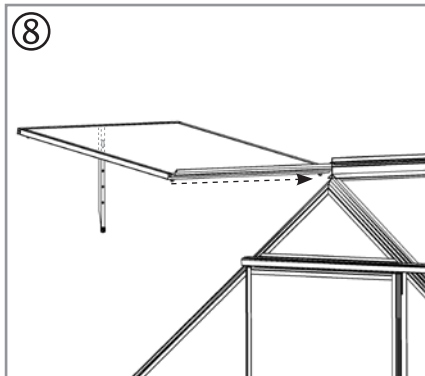

ADDITIONAL ROOF VENT T E