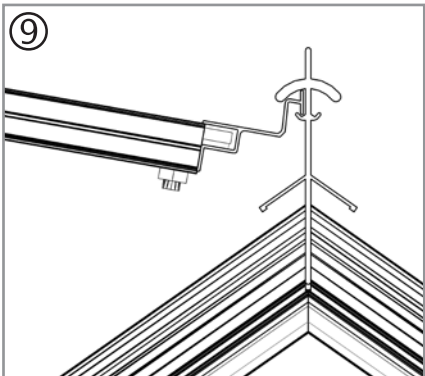

ADDITIONAL ROOF VENT T E