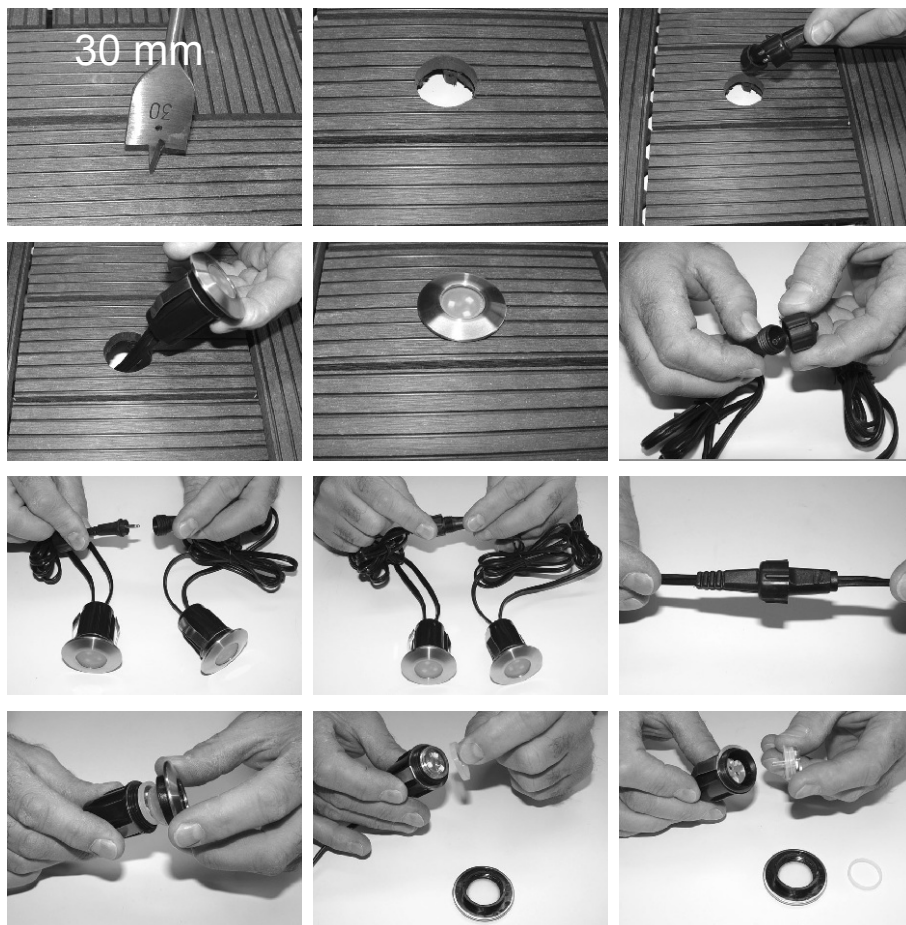

D - Am 12 W Transformator können vom Model Nr. 4057601 / 4057603 bis max. 24 Stück angeschlossen werden

F - Un maximum de 24 pièces du modèle 4057601 / 4057603 peuvent être reliés au transformateur de 12w.

I - Max. 24 pezzi di Modello 4057601 / 4057603 può essere collegato a un trasformatore di 12W.

NL - Max. 24 stuks model 4057601 / 4057603 aansluiten op een 12W transformator.

S - Maximalt kan 24 st av modell 4057601 / 4057603 anslutas till en 12W transformator.

CZ - K transformátoru 12W může být připojeno až 24 ks svítidel Astrum, modelového označení 4057601 / 4057603.

SK - K transformátoru 12W môže byť pripojených až 24 ks svietidiel Astrum, modelového označenia 4057601 / 4057603

RO - Max. 24 buc modelul 4057601 / 4057603 poate fi conectat la un 12W transformator