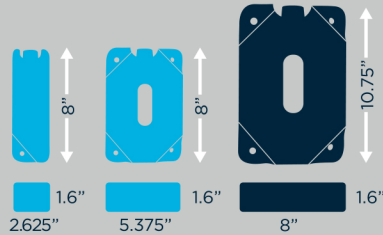

YETI ICE CONFIGURATION

BY COOLER SIZE

ICE SIZE

1 LB

2 LB

4 LB

DIMENSIONS

1.6"

2.625"

1.6"

5.375"

1.6"

8"

HOPPER FLIP 8

HOPPER FLIP 12

HOPPER FLIP 18