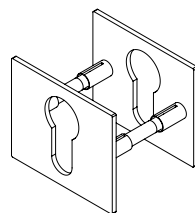

FRAME 1.0

velvet grey, graphite black

GRIFFWERK door lever handle suitable for private use

- Design: Prof. Thomas Gerlach
- Lever handle swivel-mounted with integrated retaining mechanism
- Attached with M4 screws
- Concealed grub screw inserted from below and secured with thread lock
- 8 mm square spindle
- Built-in lever handle with no visible screws/fixing or removal holes in the visible surface
- Different inlays available

Variant UV

- Standard door thickness: 38-45 mm, expandable via accessory sets up to 75mm
- Customized key rosettes available as an option

Variant WC

- Lock integrated in the handle
- no special mortise lock required
- Available door thickness ranges: 38-45mm / 48-54mm / 55-61mm

FRAME 1.0 UV
Frame 1.0 UV

FRAME 1.0 WC
Frame 1.0 WC

Glasschloss FRAME mit Griffpaar FRAME 1.0 UV
Glass door lock FRAME wir handle pair FRAME 1.0 UV

FRAME Rosette BB
Frame Rose BB

FRAME Rosette PZ
Frame Rose PZ