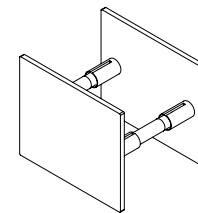

FRAME 1.0

velvet grey, graphite black

GRIFFWERK door lever handle suitable for private use

- Design: Prof. Thomas Gerlach
- Lever handle swivel-mounted with integrated retaining mechanism
- Attached with M4 screws
- Concealed grub screw inserted from below and secured with thread lock
- 8 mm square spindle
- Built-in lever handle with no visible screws/fixing or removal holes in the visible surface
- Different inlays available

Variant UV

- Standard door thickness: 38-45 mm, expandable via accessory sets up to 75mm
- Customized key rosettes available as an option

Variant WC

- Lock integrated in the handle
- no special mortise lock required
- Available door thickness ranges: 38-45mm / 48-54mm / 55-61mm

FRAME 1.0 UV
Frame 1.0 UV

FRAME 1.0 WC
Frame 1.0 WC

Glasschloss FRAME mit Griffpaar FRAME 1.0 UV
Glass door lock FRAME wir handle pair FRAME 1.0 UV

FRAME Rosette BB
Frame Rose BB

FRAME Rosette PZ
Frame Rose PZ