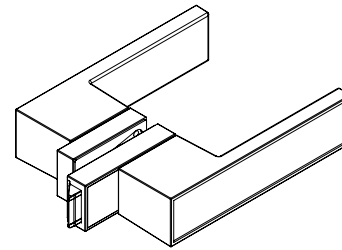

Variante UV

- Standardtürstärke: 38-45 mm, erweiterbar über Zubehörsätze bis 75mm
- Angepasste Schlüsselrosetten optional erhältlich

Variante WC

- Verriegelung in den Griff integriert
- kein spezielles Schloss benötigt
- Erhältliche Türstärkenbereiche: 38-45mm / 48-54mm / 55-61mm

FRAME 1.0

velvet grey, graphite black

GRIFFWERK door lever handle suitable for private use

- Design: Prof. Thomas Gerlach
- Lever handle swivel-mounted with integrated retaining mechanism
- Attached with M4 screws
- Concealed grub screw inserted from below and secured with thread lock
- 8 mm square spindle
- Built-in lever handle with no visible screws/fixing or removal holes in the visible surface
- Different inlays available

Variant UV

- Standard door thickness: 38-45 mm, expandable via accessory sets up to 75mm
- Customized key rosettes available as an option

Variant WC

- Lock integrated in the handle
- no special mortise lock required
- Available door thickness ranges: 38-45mm / 48-54mm / 55-61mm