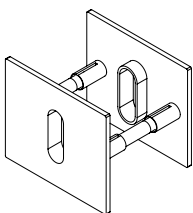

FRAME 1.0

velvet grey, graphite black

GRIFFWERK door lever handle suitable for private use

- Design: Prof. Thomas Gerlach
- Lever handle swivel-mounted with integrated retaining mechanism
- Attached with M4 screws
- Concealed grub screw inserted from below and secured with thread lock
- 8 mm square spindle
- Built-in lever handle with no visible screws/fixing or removal holes in the visible surface
- Different inlays available

Variant UV

- Standard door thickness: 38-45 mm, expandable via accessory sets up to 75mm
- Customized key rosettes available as an option

Variant WC

- Lock integrated in the handle
- no special mortise lock required
- Available door thickness ranges: 38-45mm / 48-54mm / 55-61mm

FRAME 1.0 UV
Frame 1.0 UV

FRAME 1.0 WC
Frame 1.0 WC

Glasschloss FRAME mit Griffpaar FRAME 1.0 UV
Glass door lock FRAME wir handle pair FRAME 1.0 UV

FRAME Rosette BB
Frame Rose BB

FRAME Rosette PZ
Frame Rose PZ