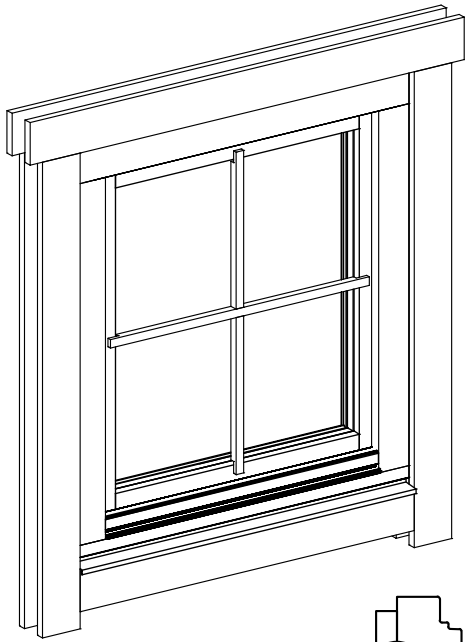

Aken Q4-Q6 - paigaldusjuhised
Window Q4-Q6 - assembly instructions
Fenster Q4-Q6 - Montageanleitung