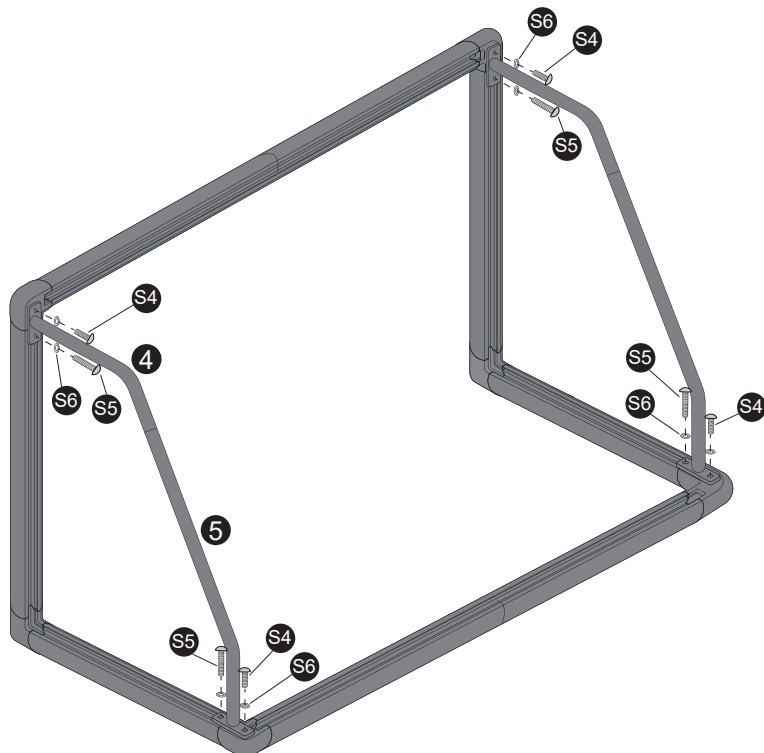

* BOX REFERENCE: XX.XXX
 PRODUCTION ID: XXX XXX

1

2

Soccer Goal

EXIT Scala 180x120

3

4

5