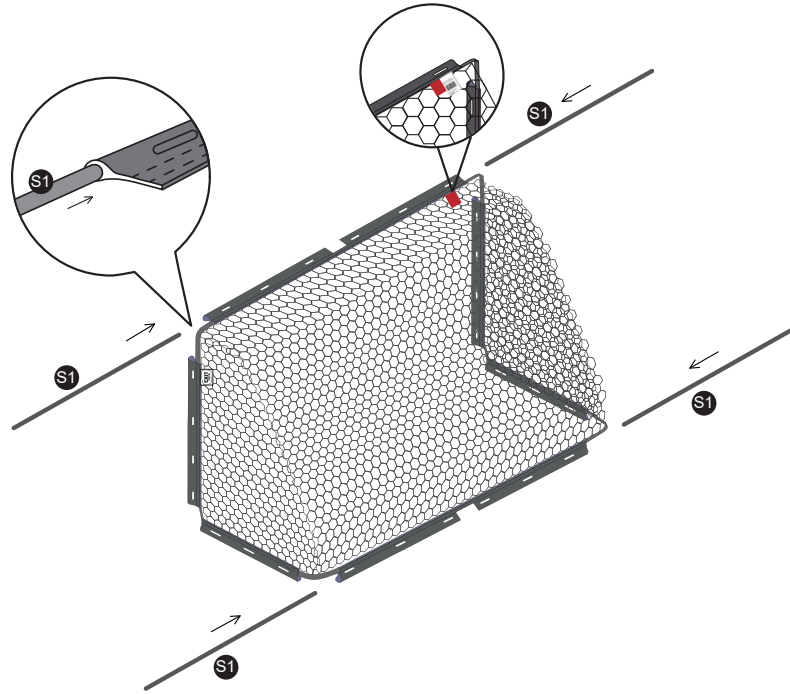

* BOX REFERENCE: XX.XXX
 PRODUCTION ID: XXX XXX

1

2

Soccer Goal

EXIT Scala 180x120

3

4

5