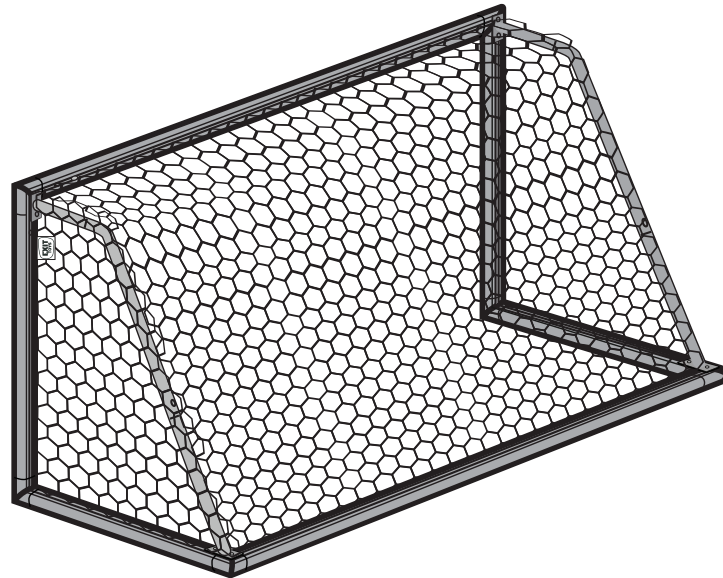

CE UK
CA

WARNING
CHOKING HAZARD
small parts
Adult assembly required
retain for future reference