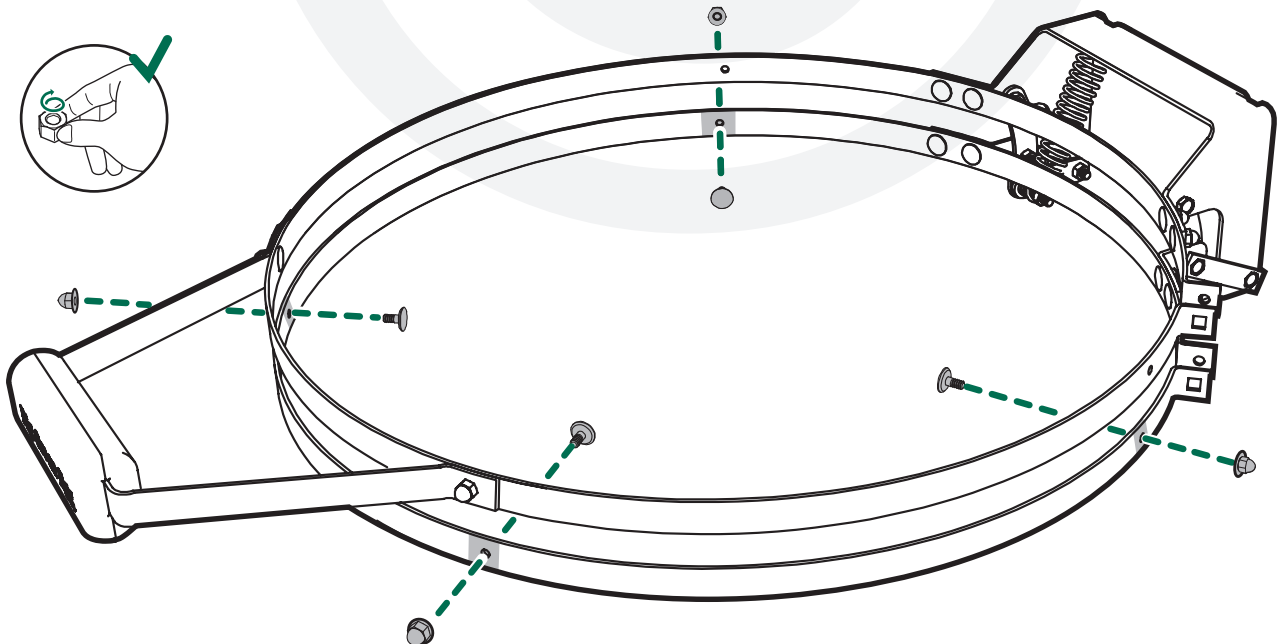

XXL XL L M S MX MN

EGG[®] and Band Assembly Instructions

7/16" + 1/2"
(Nr. 11 + 13)

www.biggreenegg.com/
assembly-videos

- www.biggreenegg.com
- www.biggreenegg.ca
- www.biggreenegg.eu
- www.biggreenegg.co.uk
- www.biggreenegg.co.za

CAUTION: SEE SAFETY NOTICE
www.biggreenegg.com/safetytips

© COPYRIGHT BIG GREEN EGG INC.

1

A  
8x 8x

B  
2x 2x

© COPYRIGHT BIG GREEN EGG INC.

2

 
4x 4x

6

1/2" (Nr. 13)

6a

6b

6d

6c

© COPYRIGHT BIG GREEN EGG INC.

7