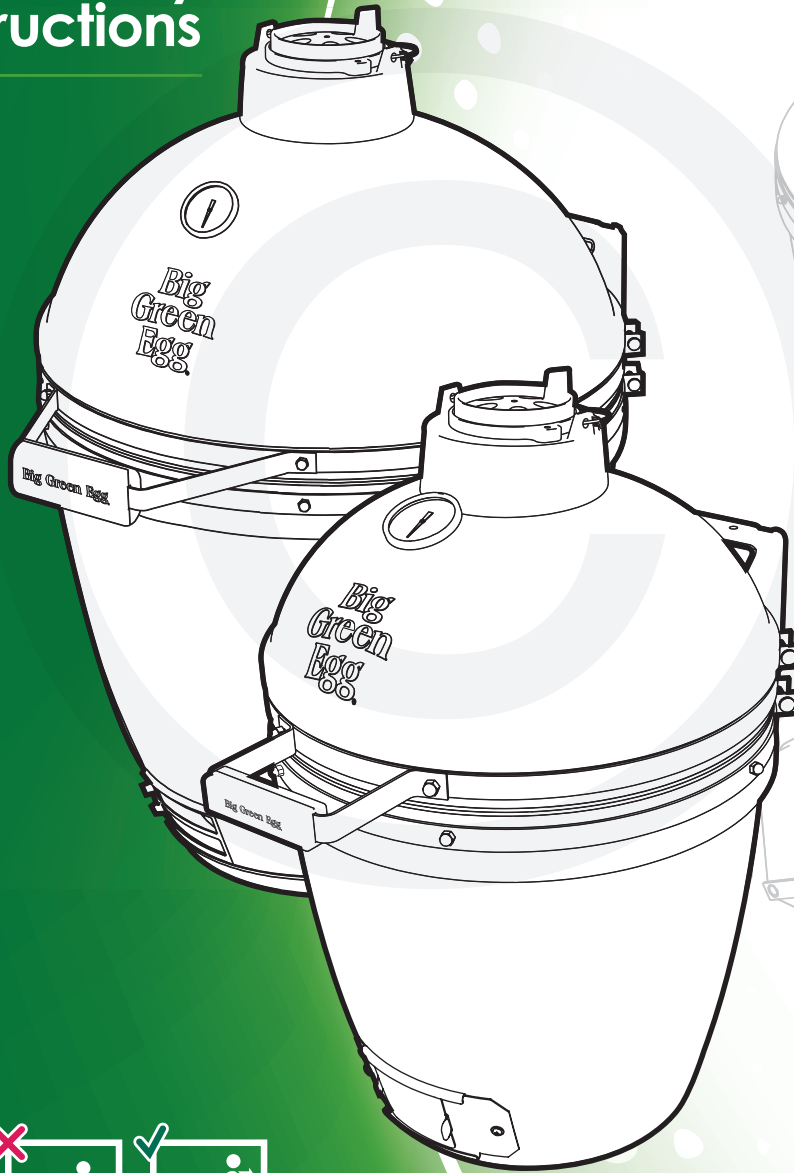

XXL XL L M S MX MN

EGG[®] and Band Assembly Instructions

7/16" + 1/2"
(Nr. 11 + 13)

www.biggreenegg.com/
assembly-videos

- www.biggreenegg.com
- www.biggreenegg.ca
- www.biggreenegg.eu
- www.biggreenegg.co.uk
- www.biggreenegg.co.za

CAUTION: SEE SAFETY NOTICE
www.biggreenegg.com/safetytips

© COPYRIGHT BIG GREEN EGG INC.

1

A  
8x 8x

B  
2x 2x

© COPYRIGHT BIG GREEN EGG INC.

2

 
4x 4x