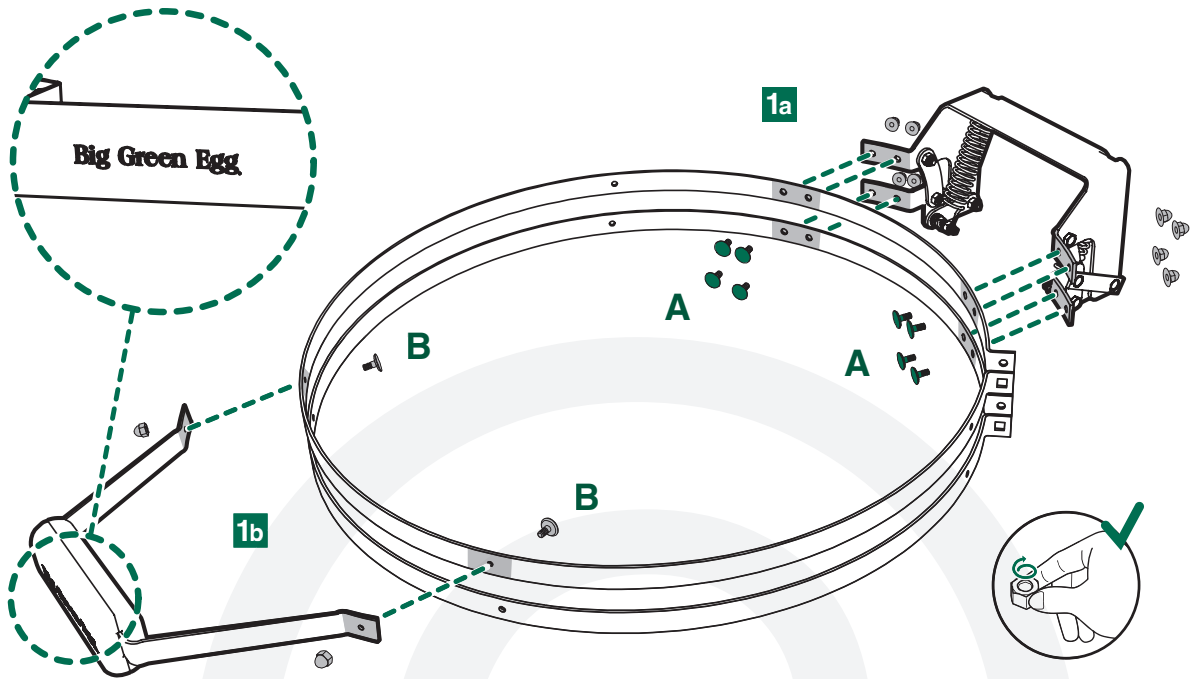

XXL XL L M S MX MN

EGG[®] and Band Assembly Instructions

7/16" + 1/2"
(Nr. 11 + 13)

www.biggreenegg.com/
assembly-videos

- www.biggreenegg.com
- www.biggreenegg.ca
- www.biggreenegg.eu
- www.biggreenegg.co.uk
- www.biggreenegg.co.za

CAUTION: SEE SAFETY NOTICE
www.biggreenegg.com/safetytips

© COPYRIGHT BIG GREEN EGG INC.

1

A  
8x 8x

B  
2x 2x

© COPYRIGHT BIG GREEN EGG INC.

2

 
4x 4x

6

1/2" (Nr. 13)

6a

6b

6d

6c

© COPYRIGHT BIG GREEN EGG INC.

7