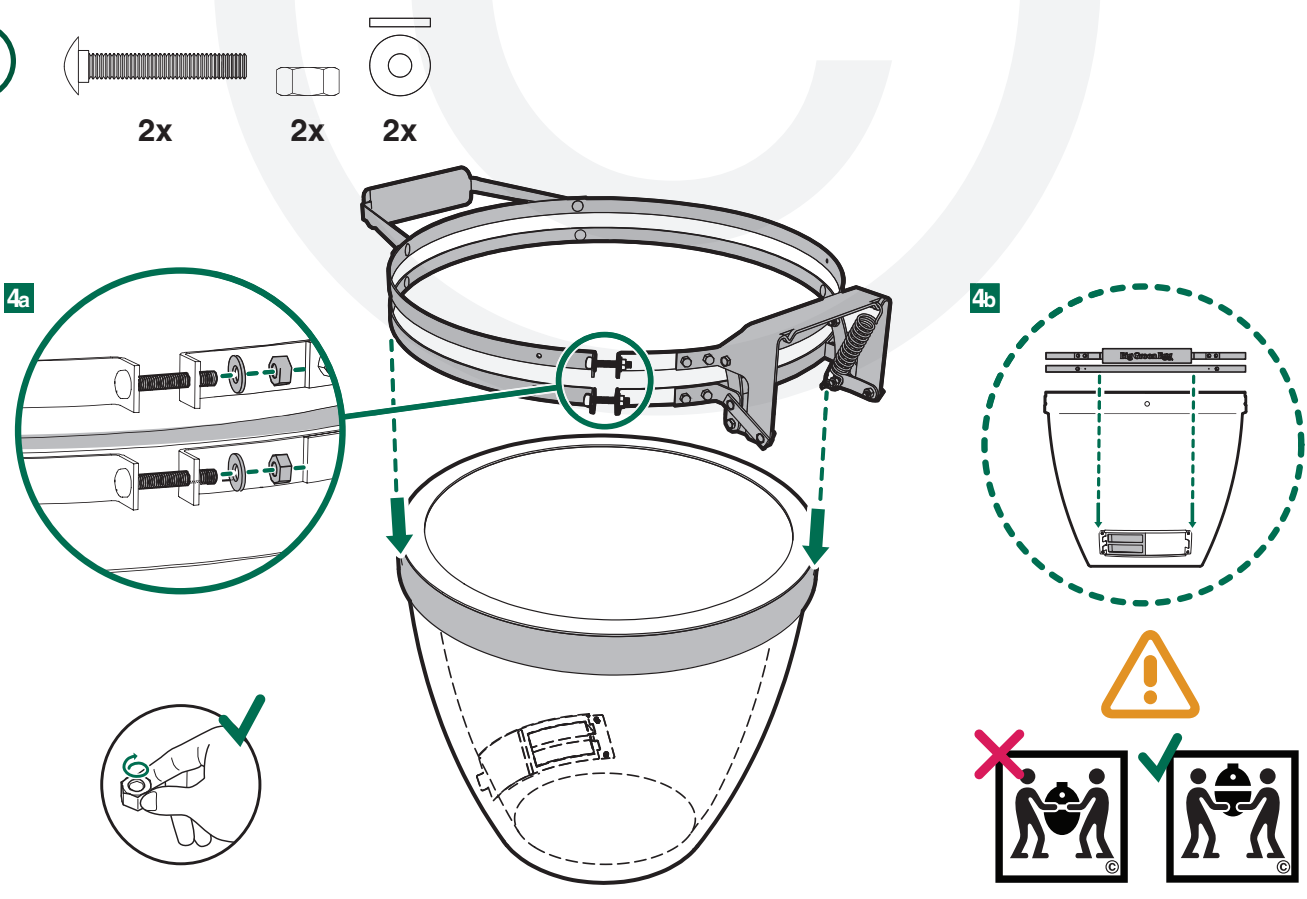

4

© COPYRIGHT BIG GREEN EGG INC.