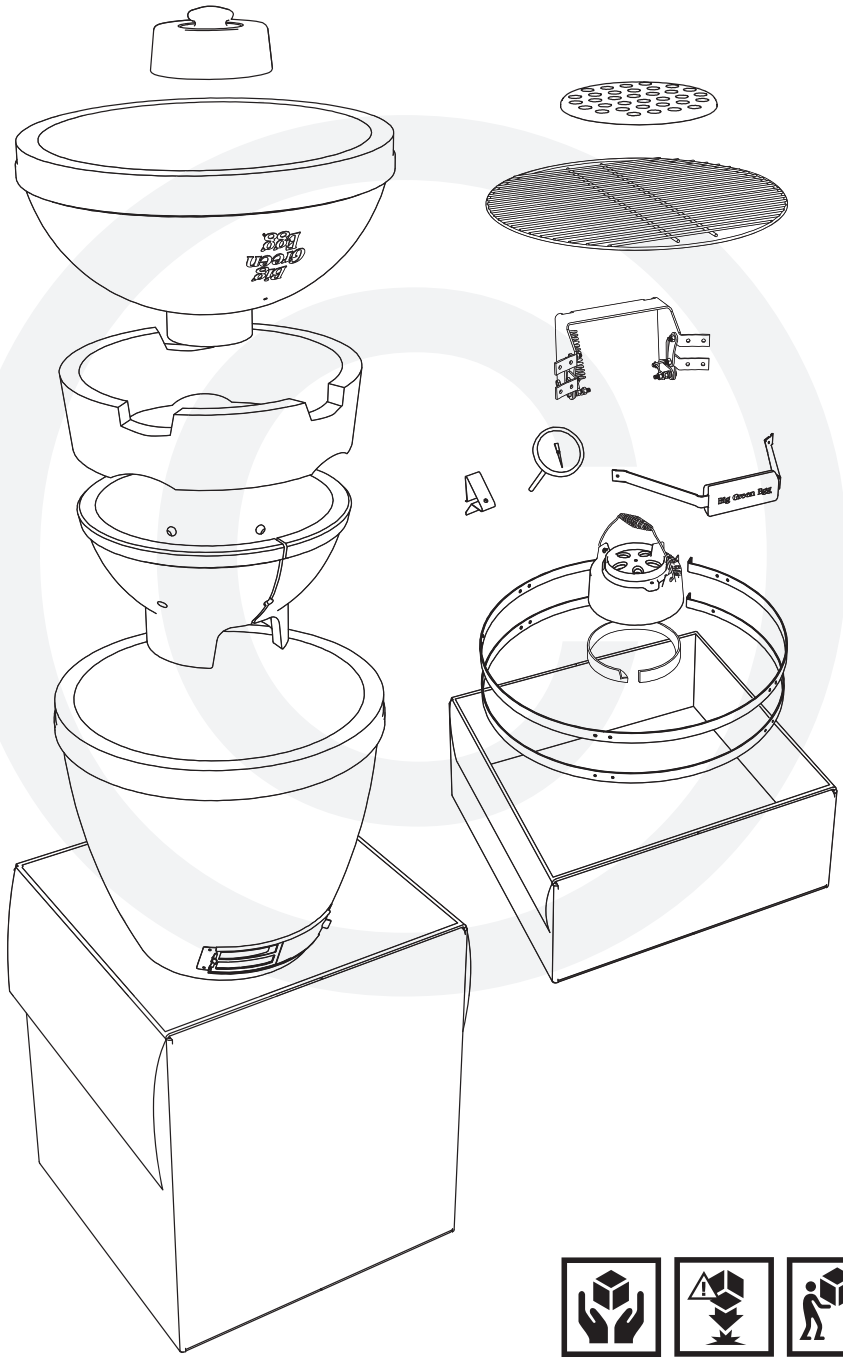

XXL XL L M S MX MN

EGG[®] and Band Assembly Instructions

7/16" + 1/2"
(Nr. 11 + 13)

www.biggreenegg.com/
assembly-videos

- www.biggreenegg.com
- www.biggreenegg.ca
- www.biggreenegg.eu
- www.biggreenegg.co.uk
- www.biggreenegg.co.za

CAUTION: SEE SAFETY NOTICE
www.biggreenegg.com/safetytips

© COPYRIGHT BIG GREEN EGG INC.

1

A  
8x 8x

B  
2x 2x

© COPYRIGHT BIG GREEN EGG INC.

2

 
4x 4x