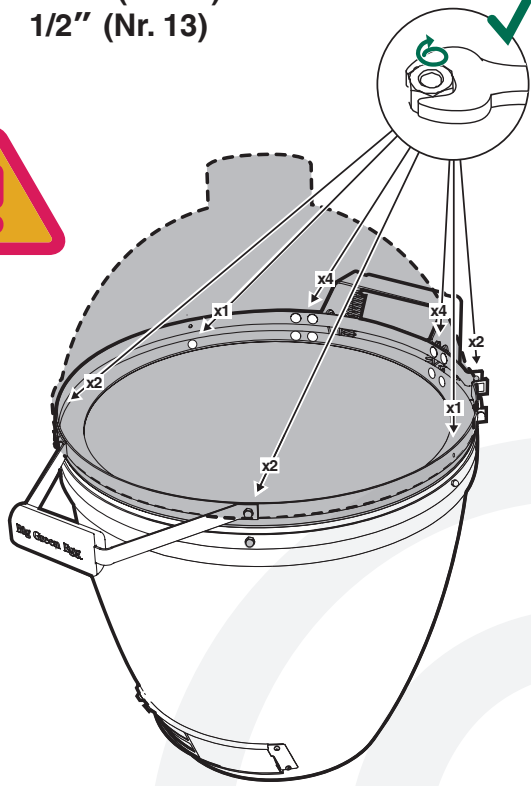

XXL XL L M S MX MN

EGG[®] and Band Assembly Instructions

7/16" + 1/2"
(Nr. 11 + 13)

www.biggreenegg.com/
assembly-videos

- www.biggreenegg.com
- www.biggreenegg.ca
- www.biggreenegg.eu
- www.biggreenegg.co.uk
- www.biggreenegg.co.za

6

1/2" (Nr. 13)

6a

6b

6d

6c

© COPYRIGHT BIG GREEN EGG INC.

7

7/16" (Nr. 11)
1/2" (Nr. 13)

© COPYRIGHT BIG GREEN EGG INC.

8

© COPYRIGHT BIG GREEN EGG INC.

9

9b

9a

© COPYRIGHT BIG GREEN EGG INC.