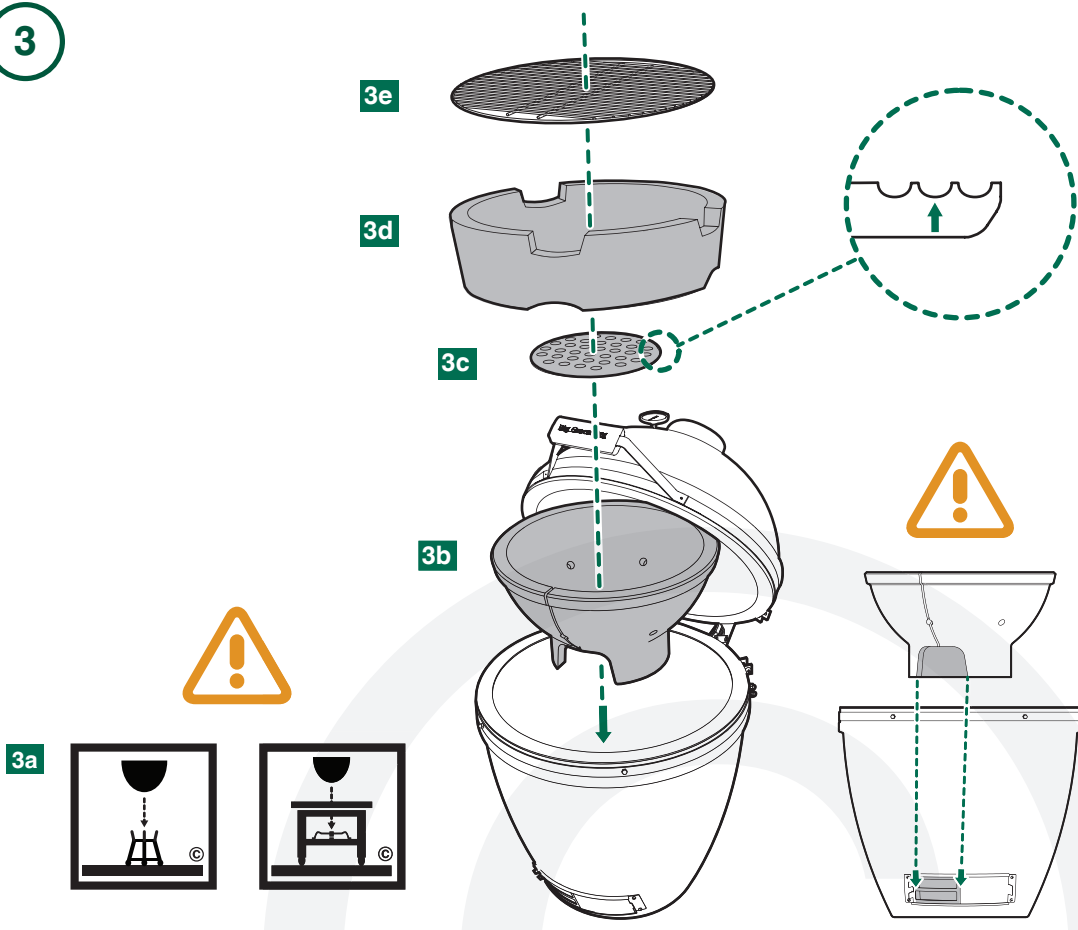

3

© COPYRIGHT BIG GREEN EGG INC.