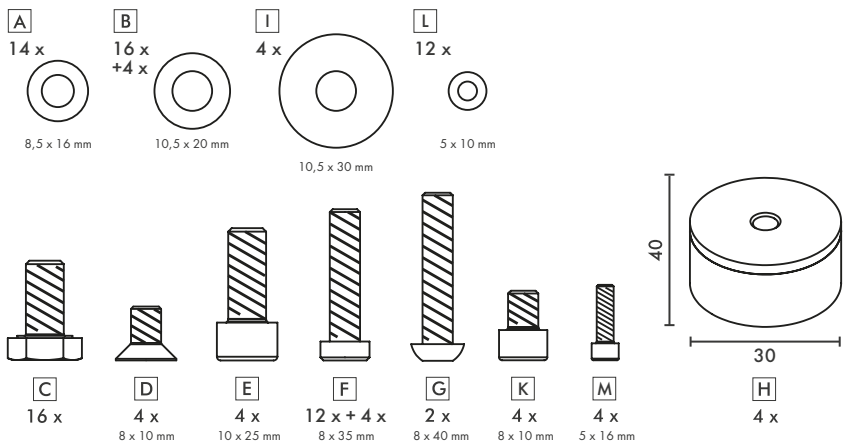

BUGGY CLASSIC/LE CHEF

LIEFERUMFANG | INCLUDED PARTS | LEVERINGSOMVANG | CONTENU |
AMBITO DI CONSEGNA | INSTRUCCIÓN

BUGGY CLASSIC/LE CHEF

MONTAGE | ASSEMBLY | MONTAGE | ASSEMBLAGE | MONTAGGIO | MONTAJE

Inbuschlüssel/allen key/inbusleutel/clé hexagondale/
chiave esadecimale/llave allen 6 mm