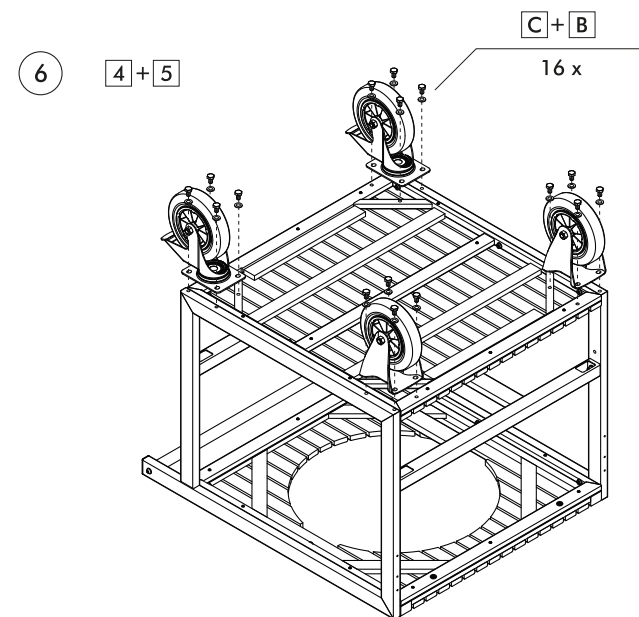

BUGGY CLASSIC/LE CHEF

MONTAGE | ASSEMBLY | MONTAGE | ASSEMBLAGE | MONTAGGIO | MONTAJE

Inbusschlüssel/allen key/inbussleutel/die hexagonale/
chive esadecimale/llave allen 8 mm