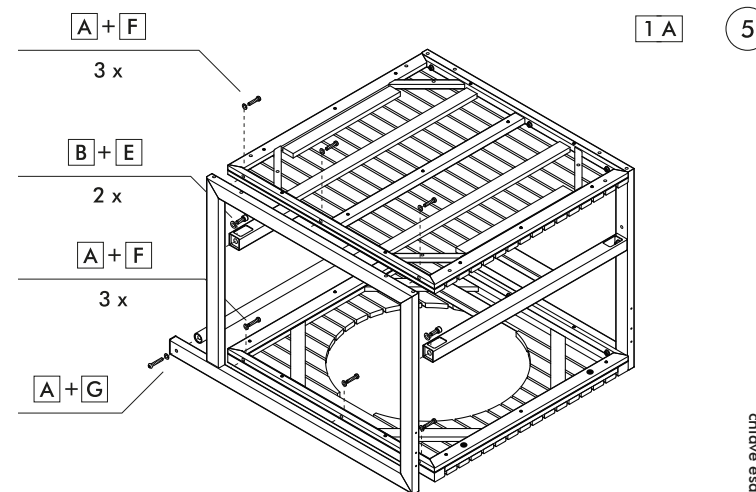

BUGGY CLASSIC/LE CHEF

MONTAGE | ASSEMBLY | MONTAGE | ASSEMBLAGE | MONTAGGIO | MONTAJE

Inbusschlüssel/allen key/inbussleutel/die hexagonale/
chive esadecimale/llave allen 8 mm