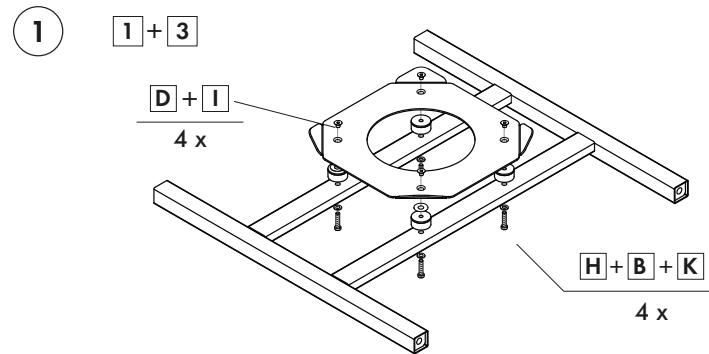

BUGGY CLASSIC/LE CHEF

LIEFERUMFANG | INCLUDED PARTS | LEVERINGSOMVANG | CONTENU |
AMBITO DI CONSEGNA | INSTRUCCIÓN

BUGGY CLASSIC/LE CHEF

MONTAGE | ASSEMBLY | MONTAGE | ASSEMBLAGE | MONTAGGIO | MONTAJE

Inbuschlüssel/allen key/inbusleutel/clé hexagondale/
chiave esadecimale/llave allen 6 mm