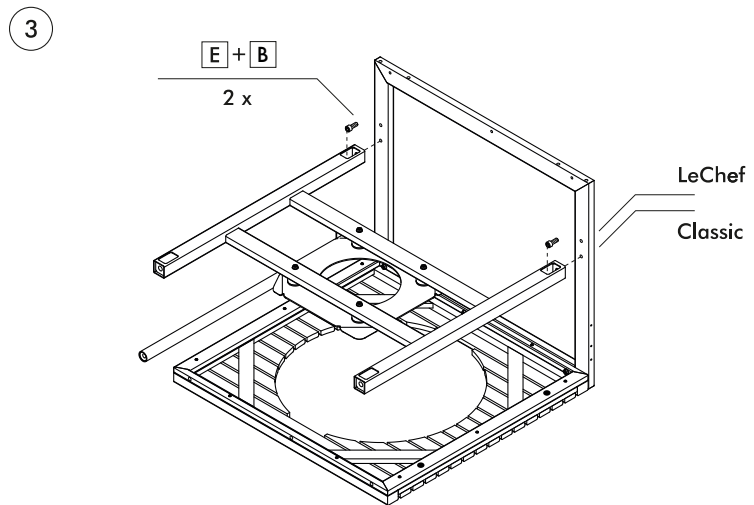

BUGGY CLASSIC/LE CHEF

MONTAGE | ASSEMBLY | MONTAGE | ASSEMBLAGE | MONTAGGIO | MONTAJE

Inbuschlüssel/allen key/inbusleutel/clé hexagondale/
 chiave esadecimale/llave allen 6 mm

BUGGY CLASSIC/LE CHEF

MONTAGE | ASSEMBLY | MONTAGE | ASSEMBLAGE | MONTAGGIO | MONTAJE