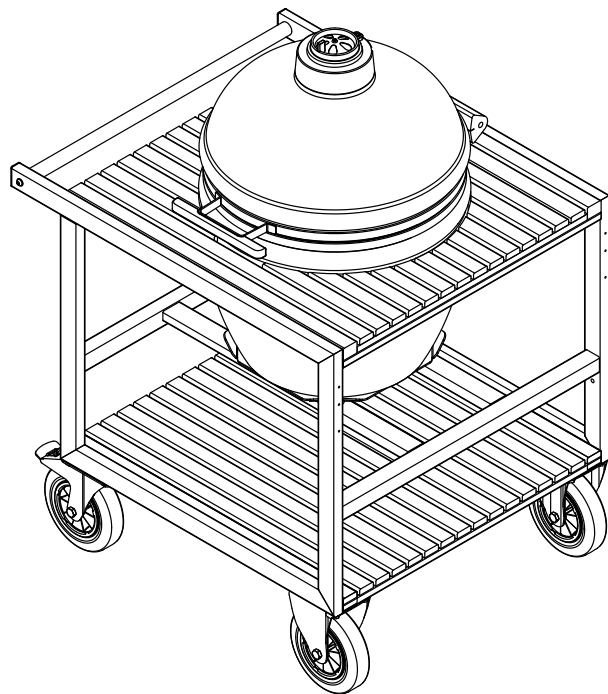

BUGGY CLASSIC/LE CHEF

MONTAGE | ASSEMBLY | MONTAGE | ASSEMBLAGE | MONTAGGIO | MONTAJE

+ 7