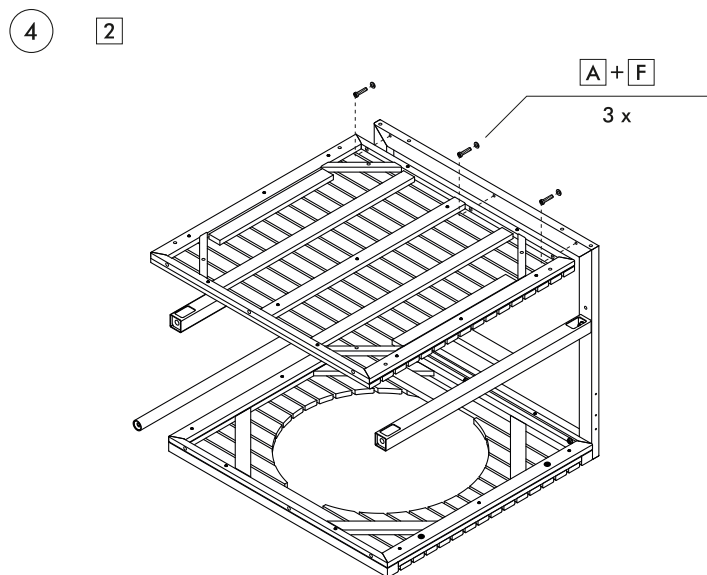

BUGGY CLASSIC/LE CHEF

MONTAGE | ASSEMBLY | MONTAGE | ASSEMBLAGE | MONTAGGIO | MONTAJE

Inbuschlüssel/allen key/inbusleutel/clé hexagondale/
 chiave esadecimale/llave allen 6 mm

BUGGY CLASSIC/LE CHEF

MONTAGE | ASSEMBLY | MONTAGE | ASSEMBLAGE | MONTAGGIO | MONTAJE