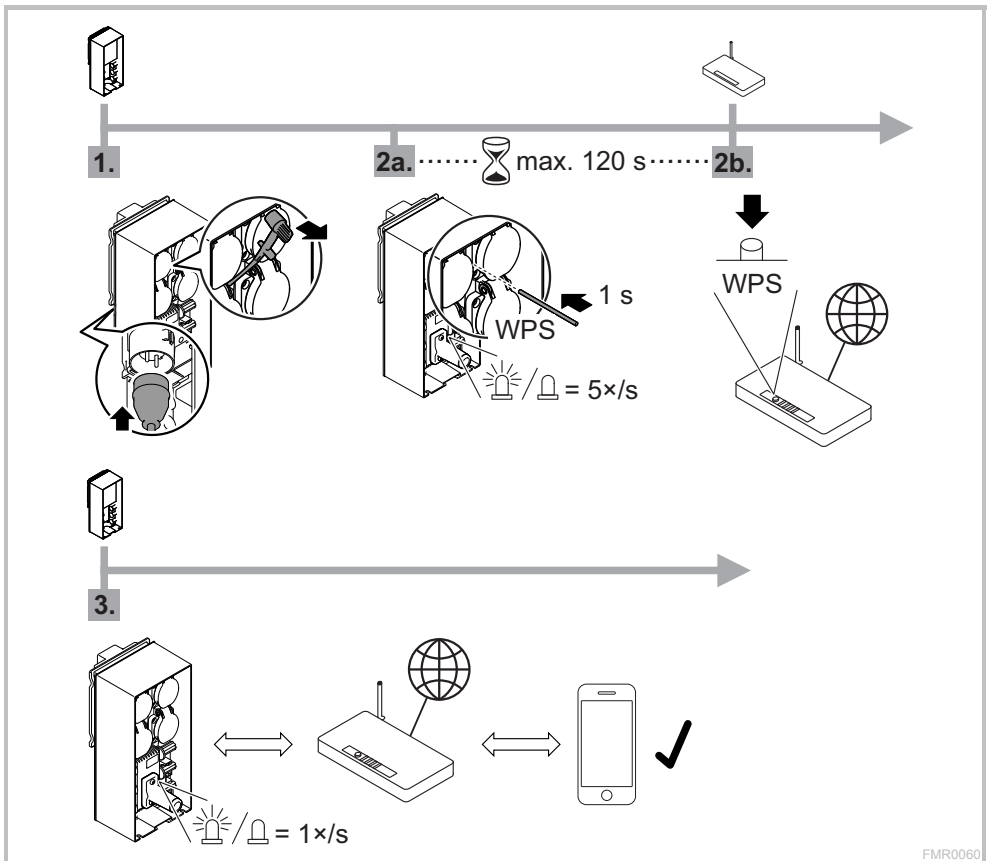

Quick Start InScenio FM-Master EGC

A1 – WIFI connection: via WPS

FMR0061

A2 – WIFI connection: manually

FMR0063

4.

WIFI settings
SSID = ①
Password = ②

SN:1234567898765432
FM-Master Version: V2.0
Default Firmware: V02.01
SSID: Oase FM-Master xxxxxx ①
Password: oase1234 ②

5.

6.

Set

Device password

7.

Router/Cloud

WPS → A1 / 2b.

MANUAL CONNECTION →