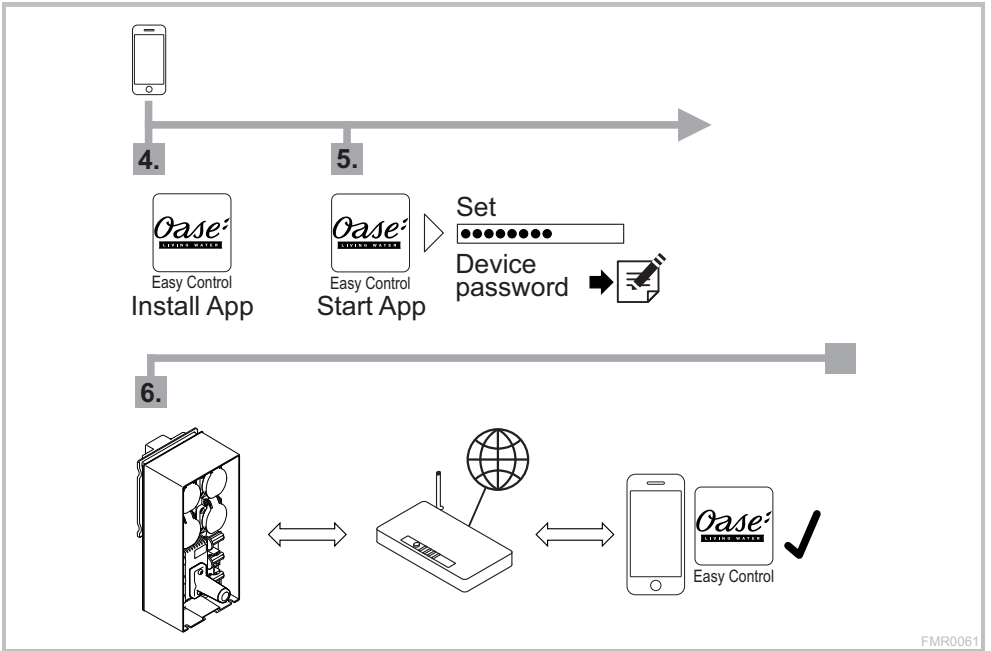

Quick Start InScenio FM-Master EGC

A1 – WIFI connection: via WPS

FMR0061

A2 – WIFI connection: manually

FMR0063

4.

WIFI settings
SSID = ①
Password = ②

SN:1234567898765432
FM-Master Version: V2.0
Default Firmware: V02.01
SSID: Oase FM-Master xxxxxx ①
Password: oase1234 ②

5.

6.

Set

Device password

7.

Router/Cloud

WPS → A1 / 2b.

MANUAL CONNECTION →

SSID
Password

8.

/ = 1x/s

B – InScenio FM-Master EGC Cloud: Cloud connection

	 ← 	 → 
	✗	✓
	✓	✓

	
	Device serial number _____
	Device password _____
	E-Mail _____
	Password _____

FMR0065