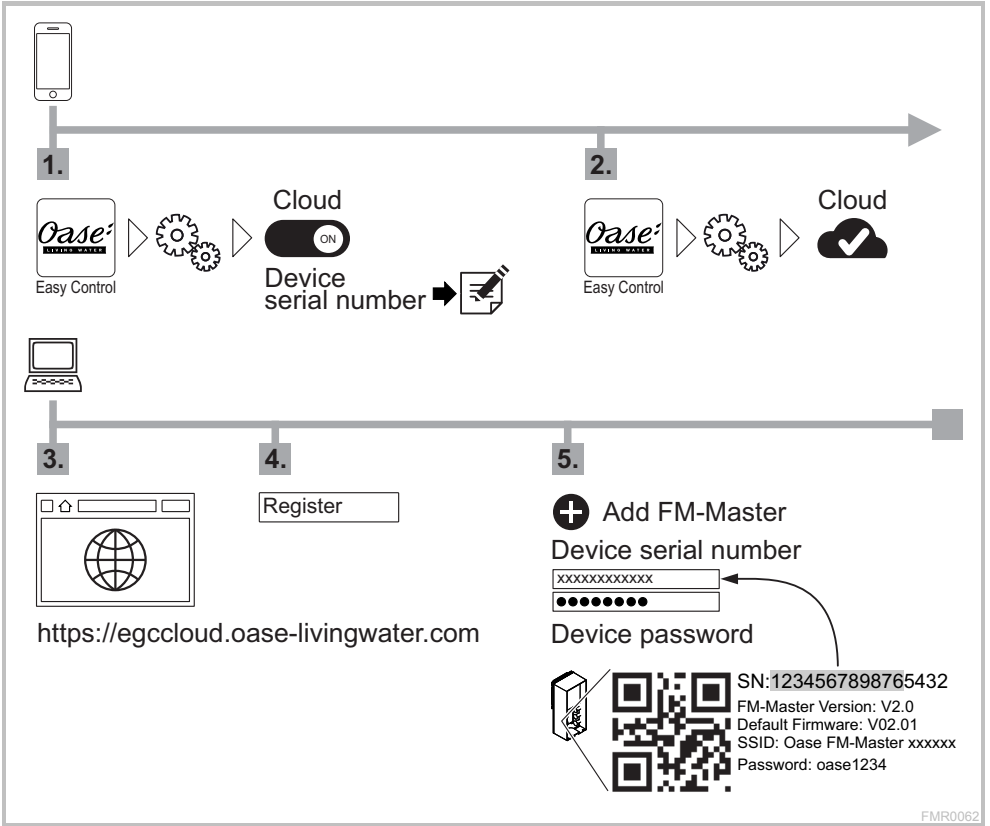

Quick Start InScenio FM-Master EGC

A1 – WIFI connection: via WPS

FMR0061

A2 – WIFI connection: manually

FMR0063

4.

WIFI settings
SSID = ①
Password = ②

SN:1234567898765432
FM-Master Version: V2.0
Default Firmware: V02.01
SSID: Oase FM-Master xxxxxx ①
Password: oase1234 ②

5.

6.

Set

Device password

7.

Router/Cloud

WPS → A1 / 2b.

MANUAL CONNECTION →

SSID
Password

8.

/ = 1x/s

B – InScenio FM-Master EGC Cloud: Cloud connection

	 ← 	 → 
	✗	✓
	✓	✓

	
	Device serial number _____
	Device password _____
	E-Mail _____
	Password _____

FMR0065