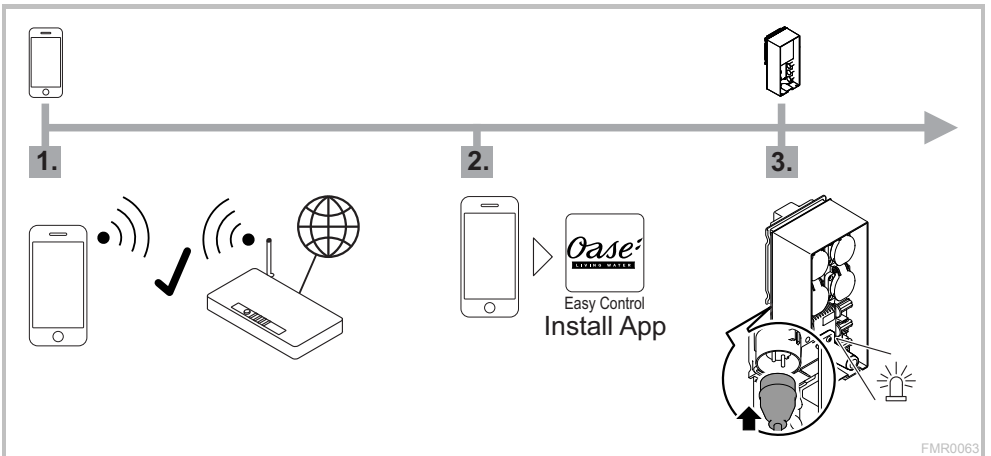

Quick Start InScenio FM-Master EGC

A1 – WIFI connection: via WPS

FMR0061

A2 – WIFI connection: manually

FMR0063

4.

WIFI settings
SSID = ①
Password = ②

SN:1234567898765432
FM-Master Version: V2.0
Default Firmware: V02.01
SSID: Oase FM-Master xxxxxx ①
Password: oase1234 ②

5.

6.

Set

Device password

7.

Router/Cloud

WPS → A1 / 2b.

MANUAL CONNECTION →

SSID
Password

8.

/ = 1x/s

B – InScenio FM-Master EGC Cloud: Cloud connection

	 ← 	 → 
	✗	✓
	✓	✓

	
	Device serial number _____
	Device password _____
	E-Mail _____
	Password _____

FMR0065