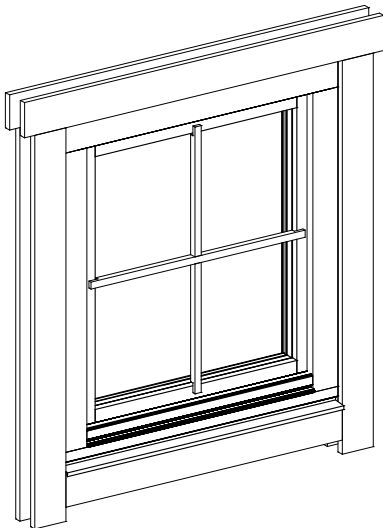

Aken Q4-Q6 - paigaldusjuhised
Window Q4-Q6 - assembly instructions
Fenster Q4-Q6 - Montageanleitung