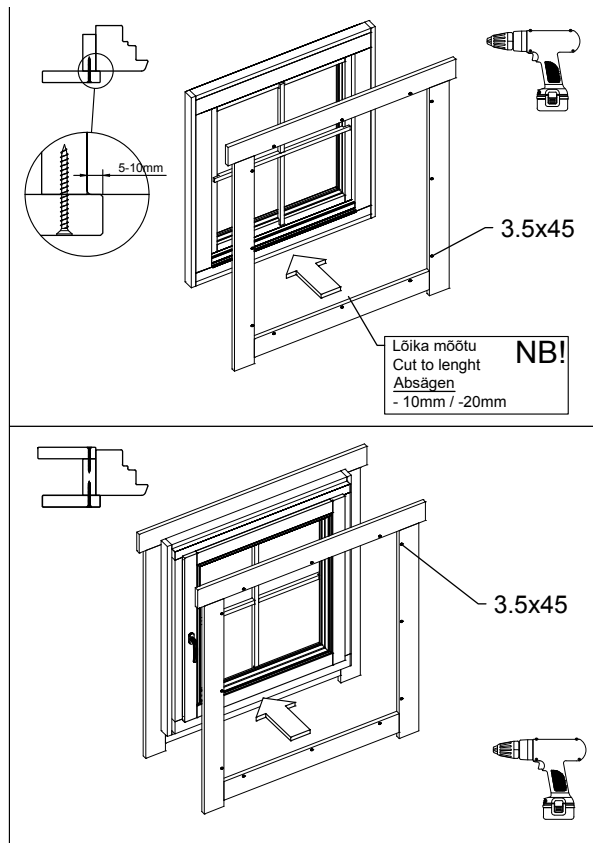

Aken Q4-Q6 - paigaldusjuhised
Window Q4-Q6 - assembly instructions
Fenster Q4-Q6 - Montageanleitung