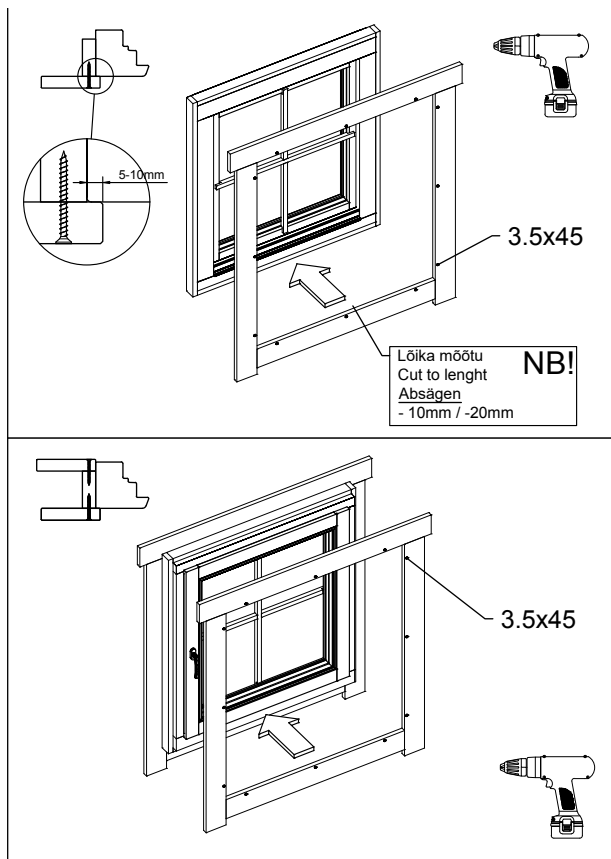

Aken Q4-Q6 - paigaldusjuhised
Window Q4-Q6 - assembly instructions
Fenster Q4-Q6 - Montageanleitung