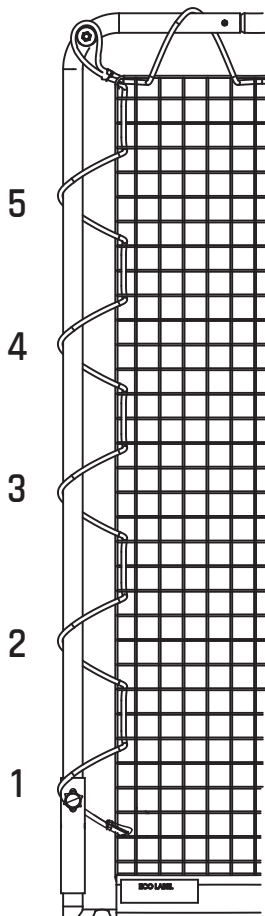

66.30.10.10 1X *

1B

619mm

66.30.10.11 1X

2

1058mm

66.30.10.02 2X

3

66.30.10.46 1X

15		16		17	
	M6x35 4X		M6x40 14X		M6 4X
18					
	Tools 1X				

66.30.10.50 | 1X

19		20	
	Webbing-line 2X		Webbing-square 1X

66.30.10.39 | 1X

21		22		23	
	1.5m		1.2m		
	66.30.10.74 1X		66.30.10.75 5X		66.30.10.76 10X

66.30.10.66 | 1X

* BOX REFERENCE: XX.XX.XX
 PRODUCTION ID: XXX XXX

Rebounder

EXIT Smash Padel Rebounder

1

2

Rebounder

EXIT Smash Padel Rebounder

EXIT Smash Padel Rebounder

11

12

Rebounder

EXIT Smash Padel Rebounder

13

Rebounder

EXIT Smash Padel Rebounder