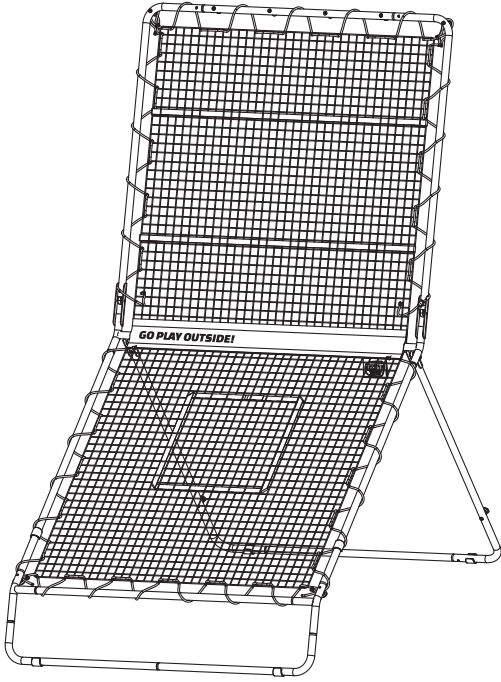

Rebounder

EXIT Smash Padel Rebounder

 **WARNING**
CHOKING HAZARD
small parts
Adult assembly required
retain for future reference

EXIT Smash Padel Rebounder

Rebounder

EXIT Smash Padel Rebounder

1A

653mm

66.30.10.10 1X *

1B

619mm

66.30.10.11 1X

2

1058mm

66.30.10.02 2X

3