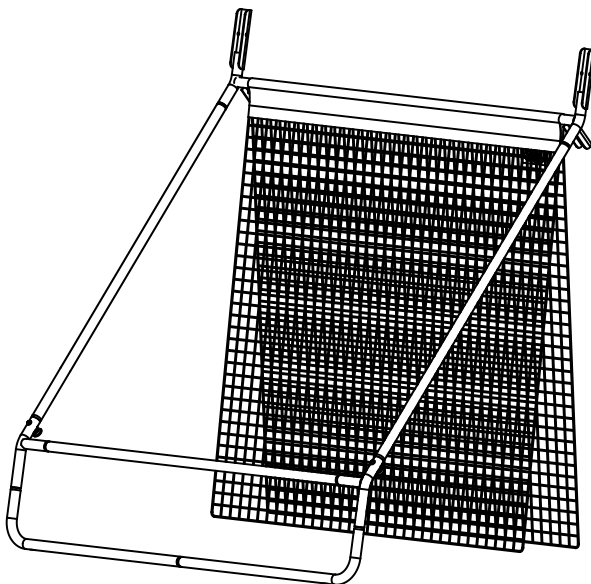

66.30.10.66 | 1X

* BOX REFERENCE: XX.XX.XX
 PRODUCTION ID: XXX XXX

Rebounder

EXIT Smash Padel Rebounder

1

2

Rebounder

EXIT Smash Padel Rebounder