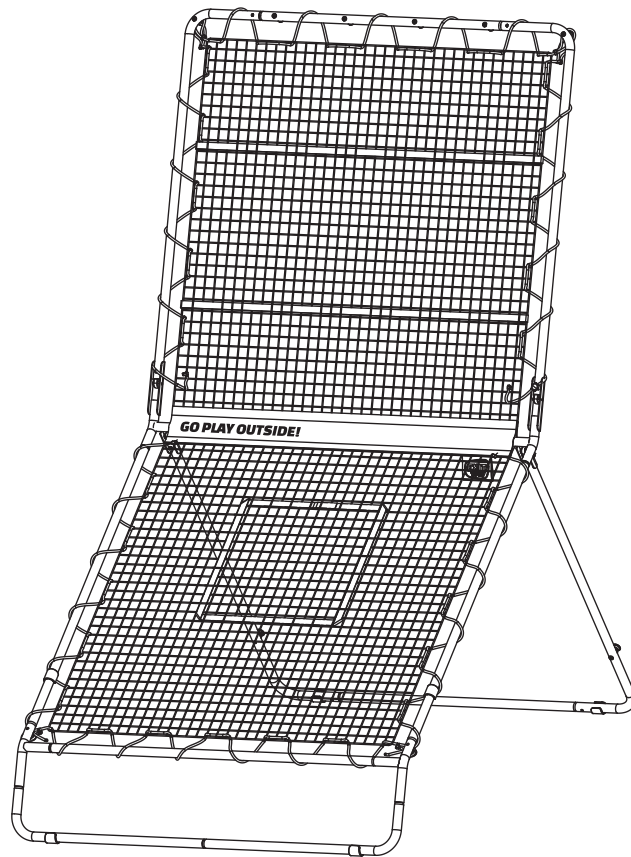

Rebounder

EXIT Smash Padel Rebounder

 **WARNING**
CHOKING HAZARD
small parts
Adult assembly required
retain for future reference

EXIT Smash Padel Rebounder

Rebounder

EXIT Smash Padel Rebounder

1A

653mm

66.30.10.10 1X *

1B

619mm

66.30.10.11 1X

2

1058mm

66.30.10.02 2X

3