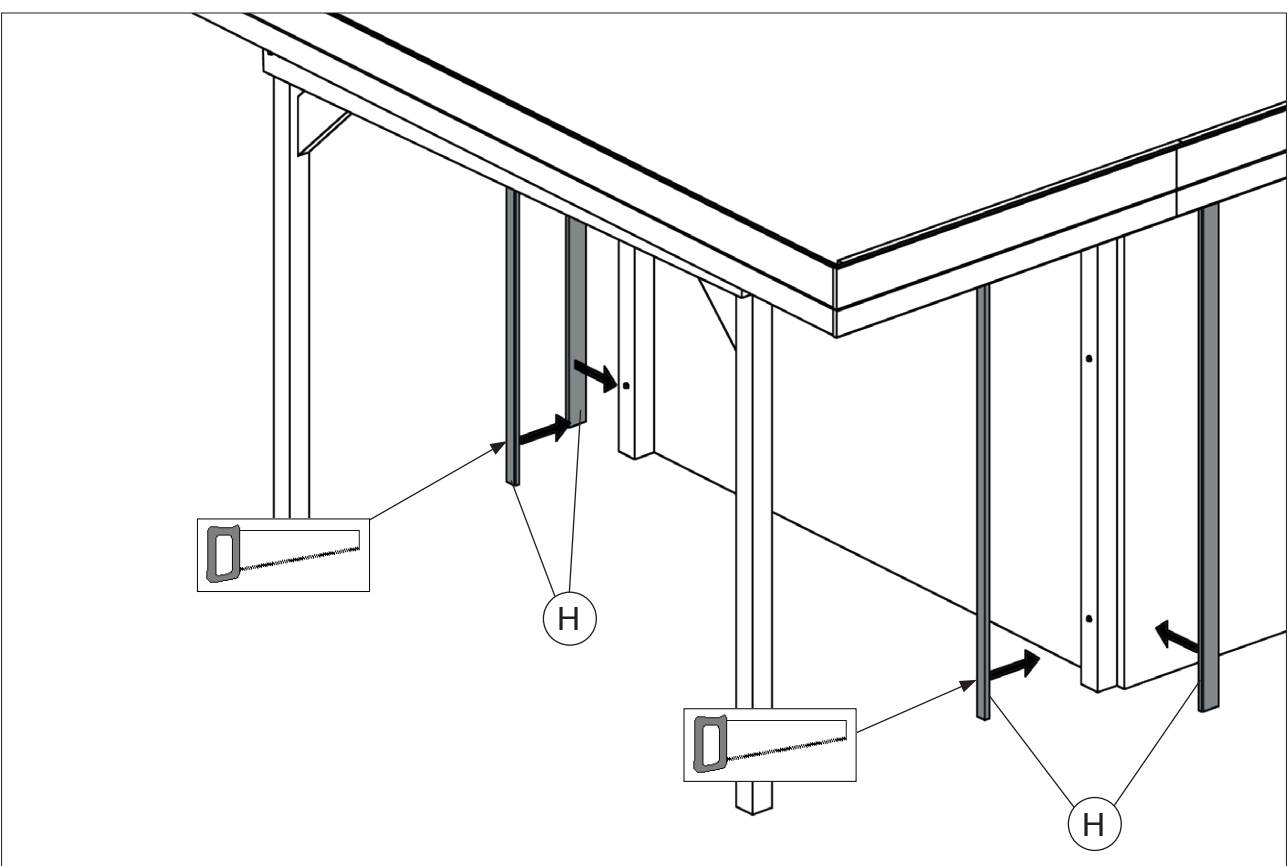

12

	M13 4,0 x 40
---	--------------

12.4

13

14

www.weka-holzbau.com

The logo consists of the word "weka" in a white, lowercase, sans-serif font, centered within a red circle. The circle has a subtle gradient and a slight drop shadow, giving it a three-dimensional appearance.